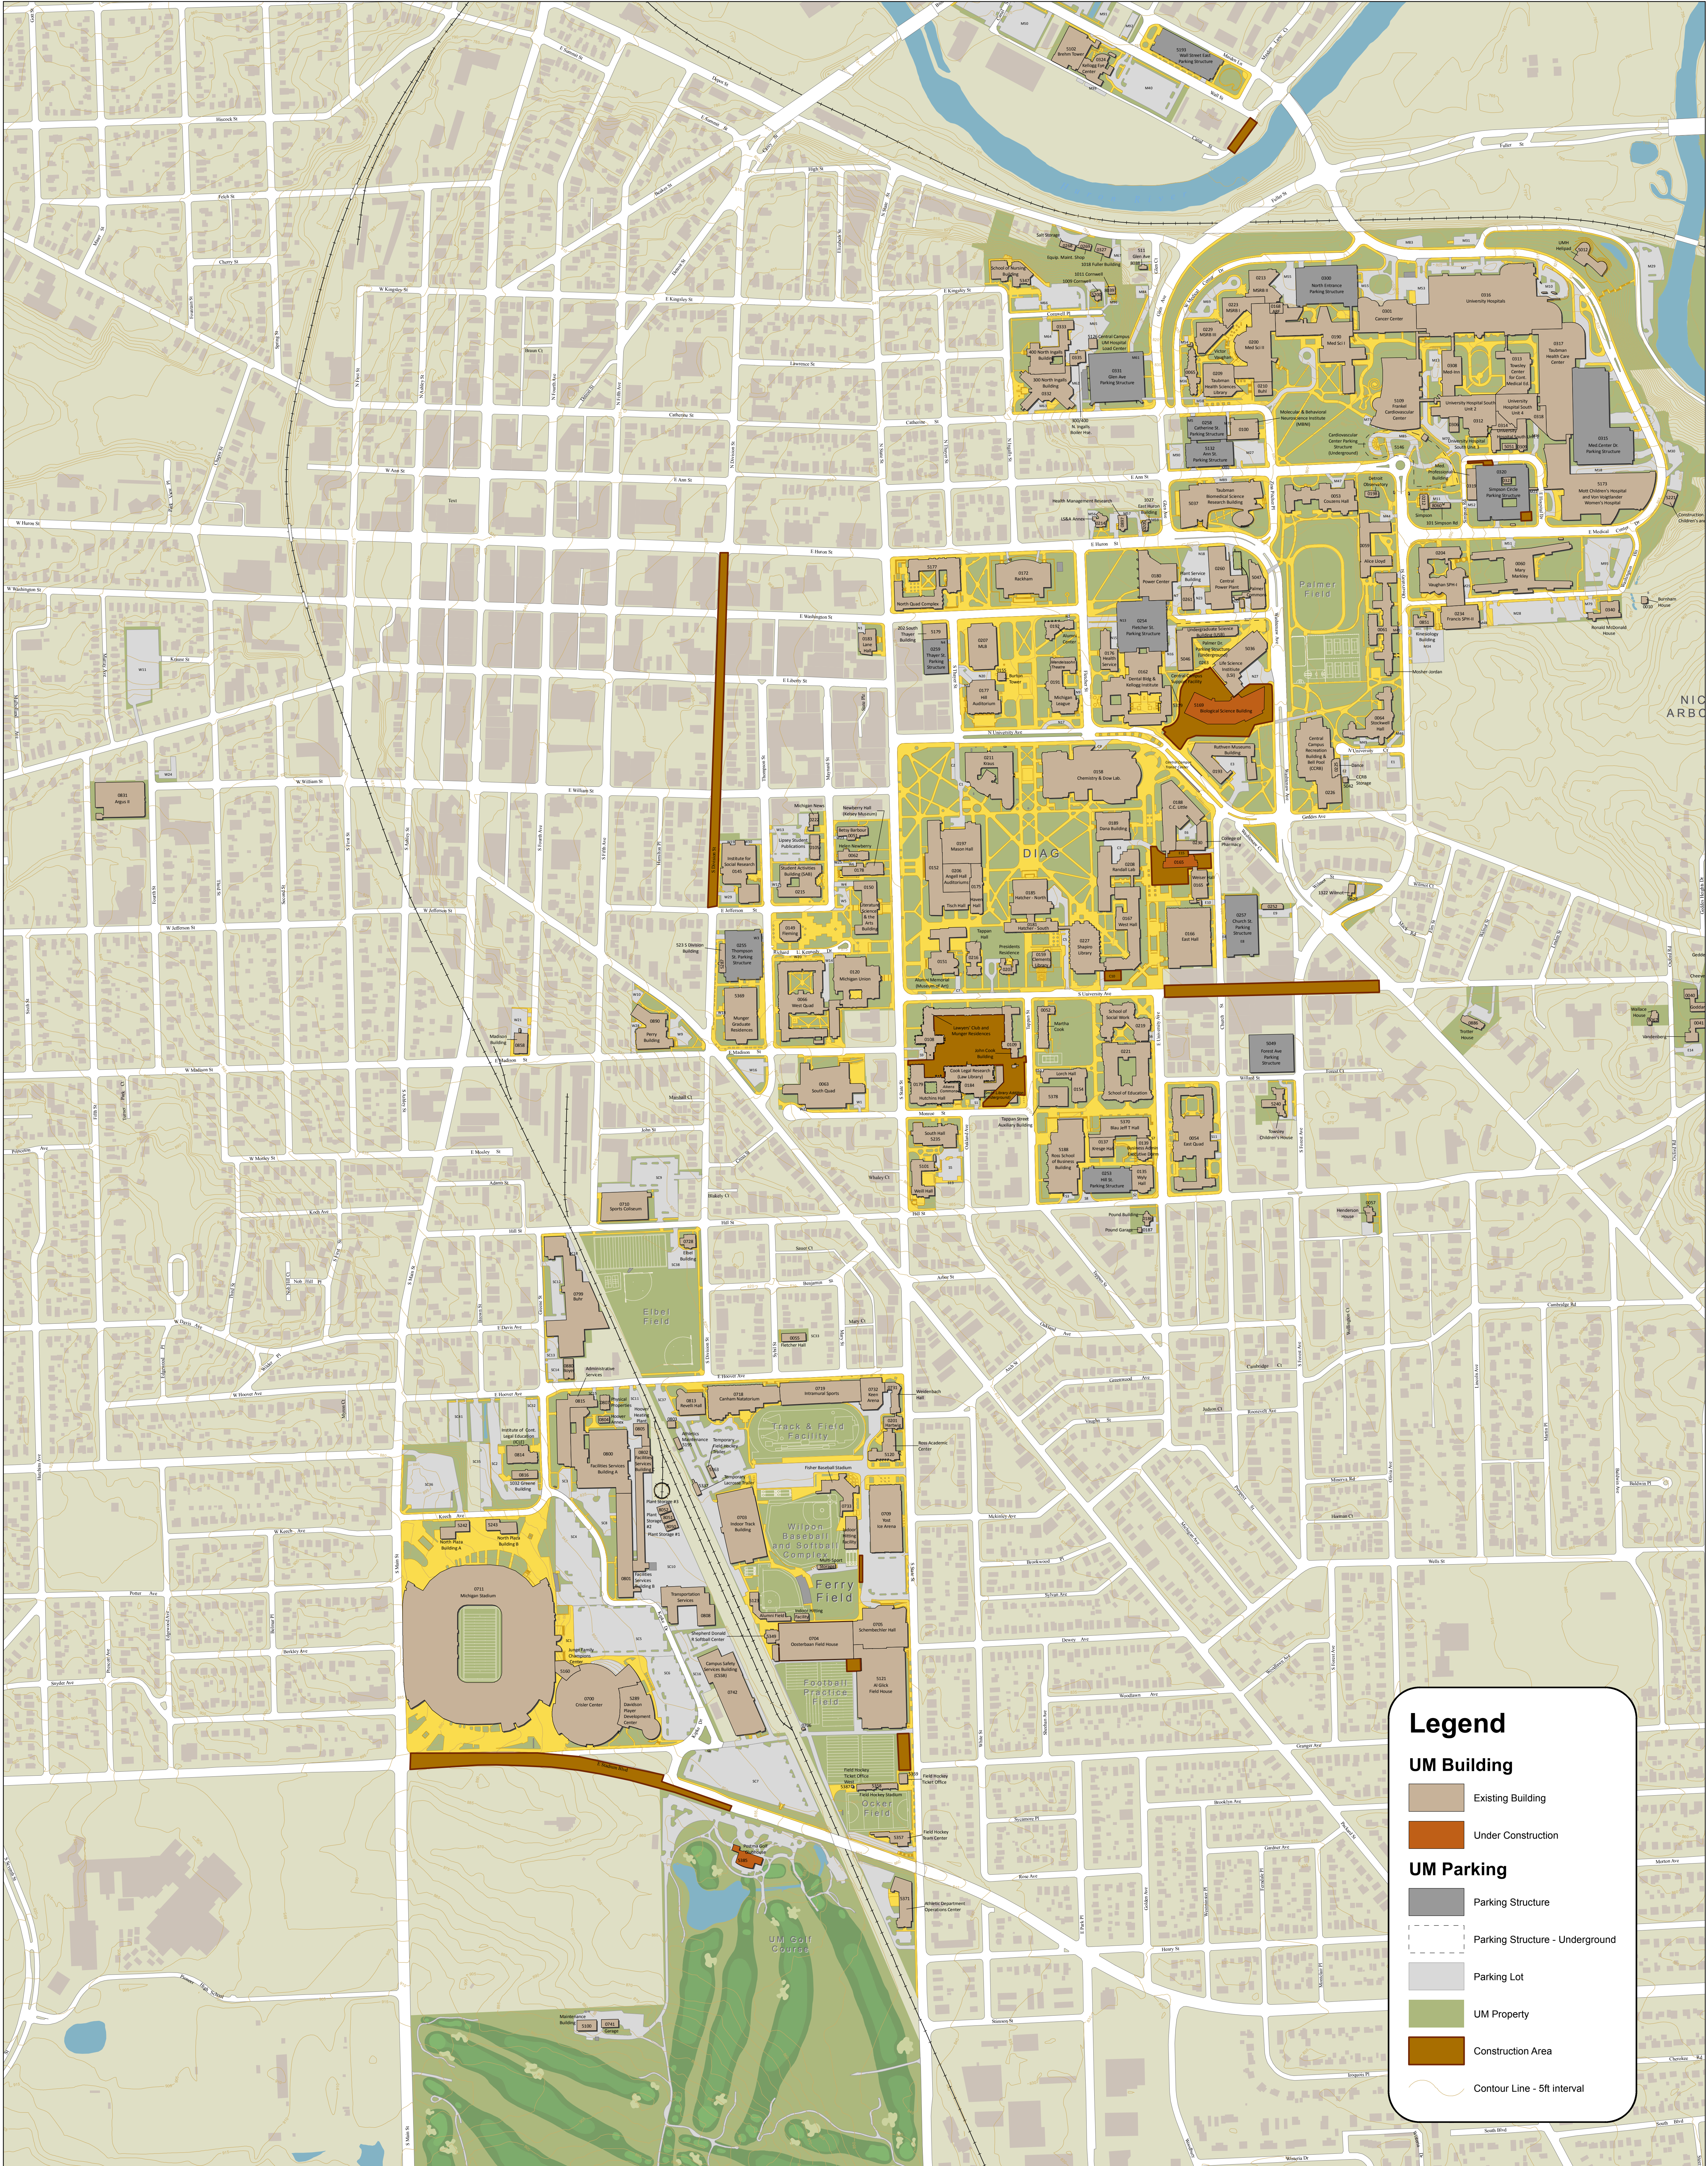

# Central Campus, Medical Center Campus & Ross Athletic Campus Core University of Michigan Ann Arbor, Michigan

### Legend

- UM Building**
- Existing Building
- Under Construction
- UM Parking**
- Parking Structure
- Parking Structure - Underground
- Parking Lot
- UM Property
- Construction Area
- Contour Line - 5ft interval