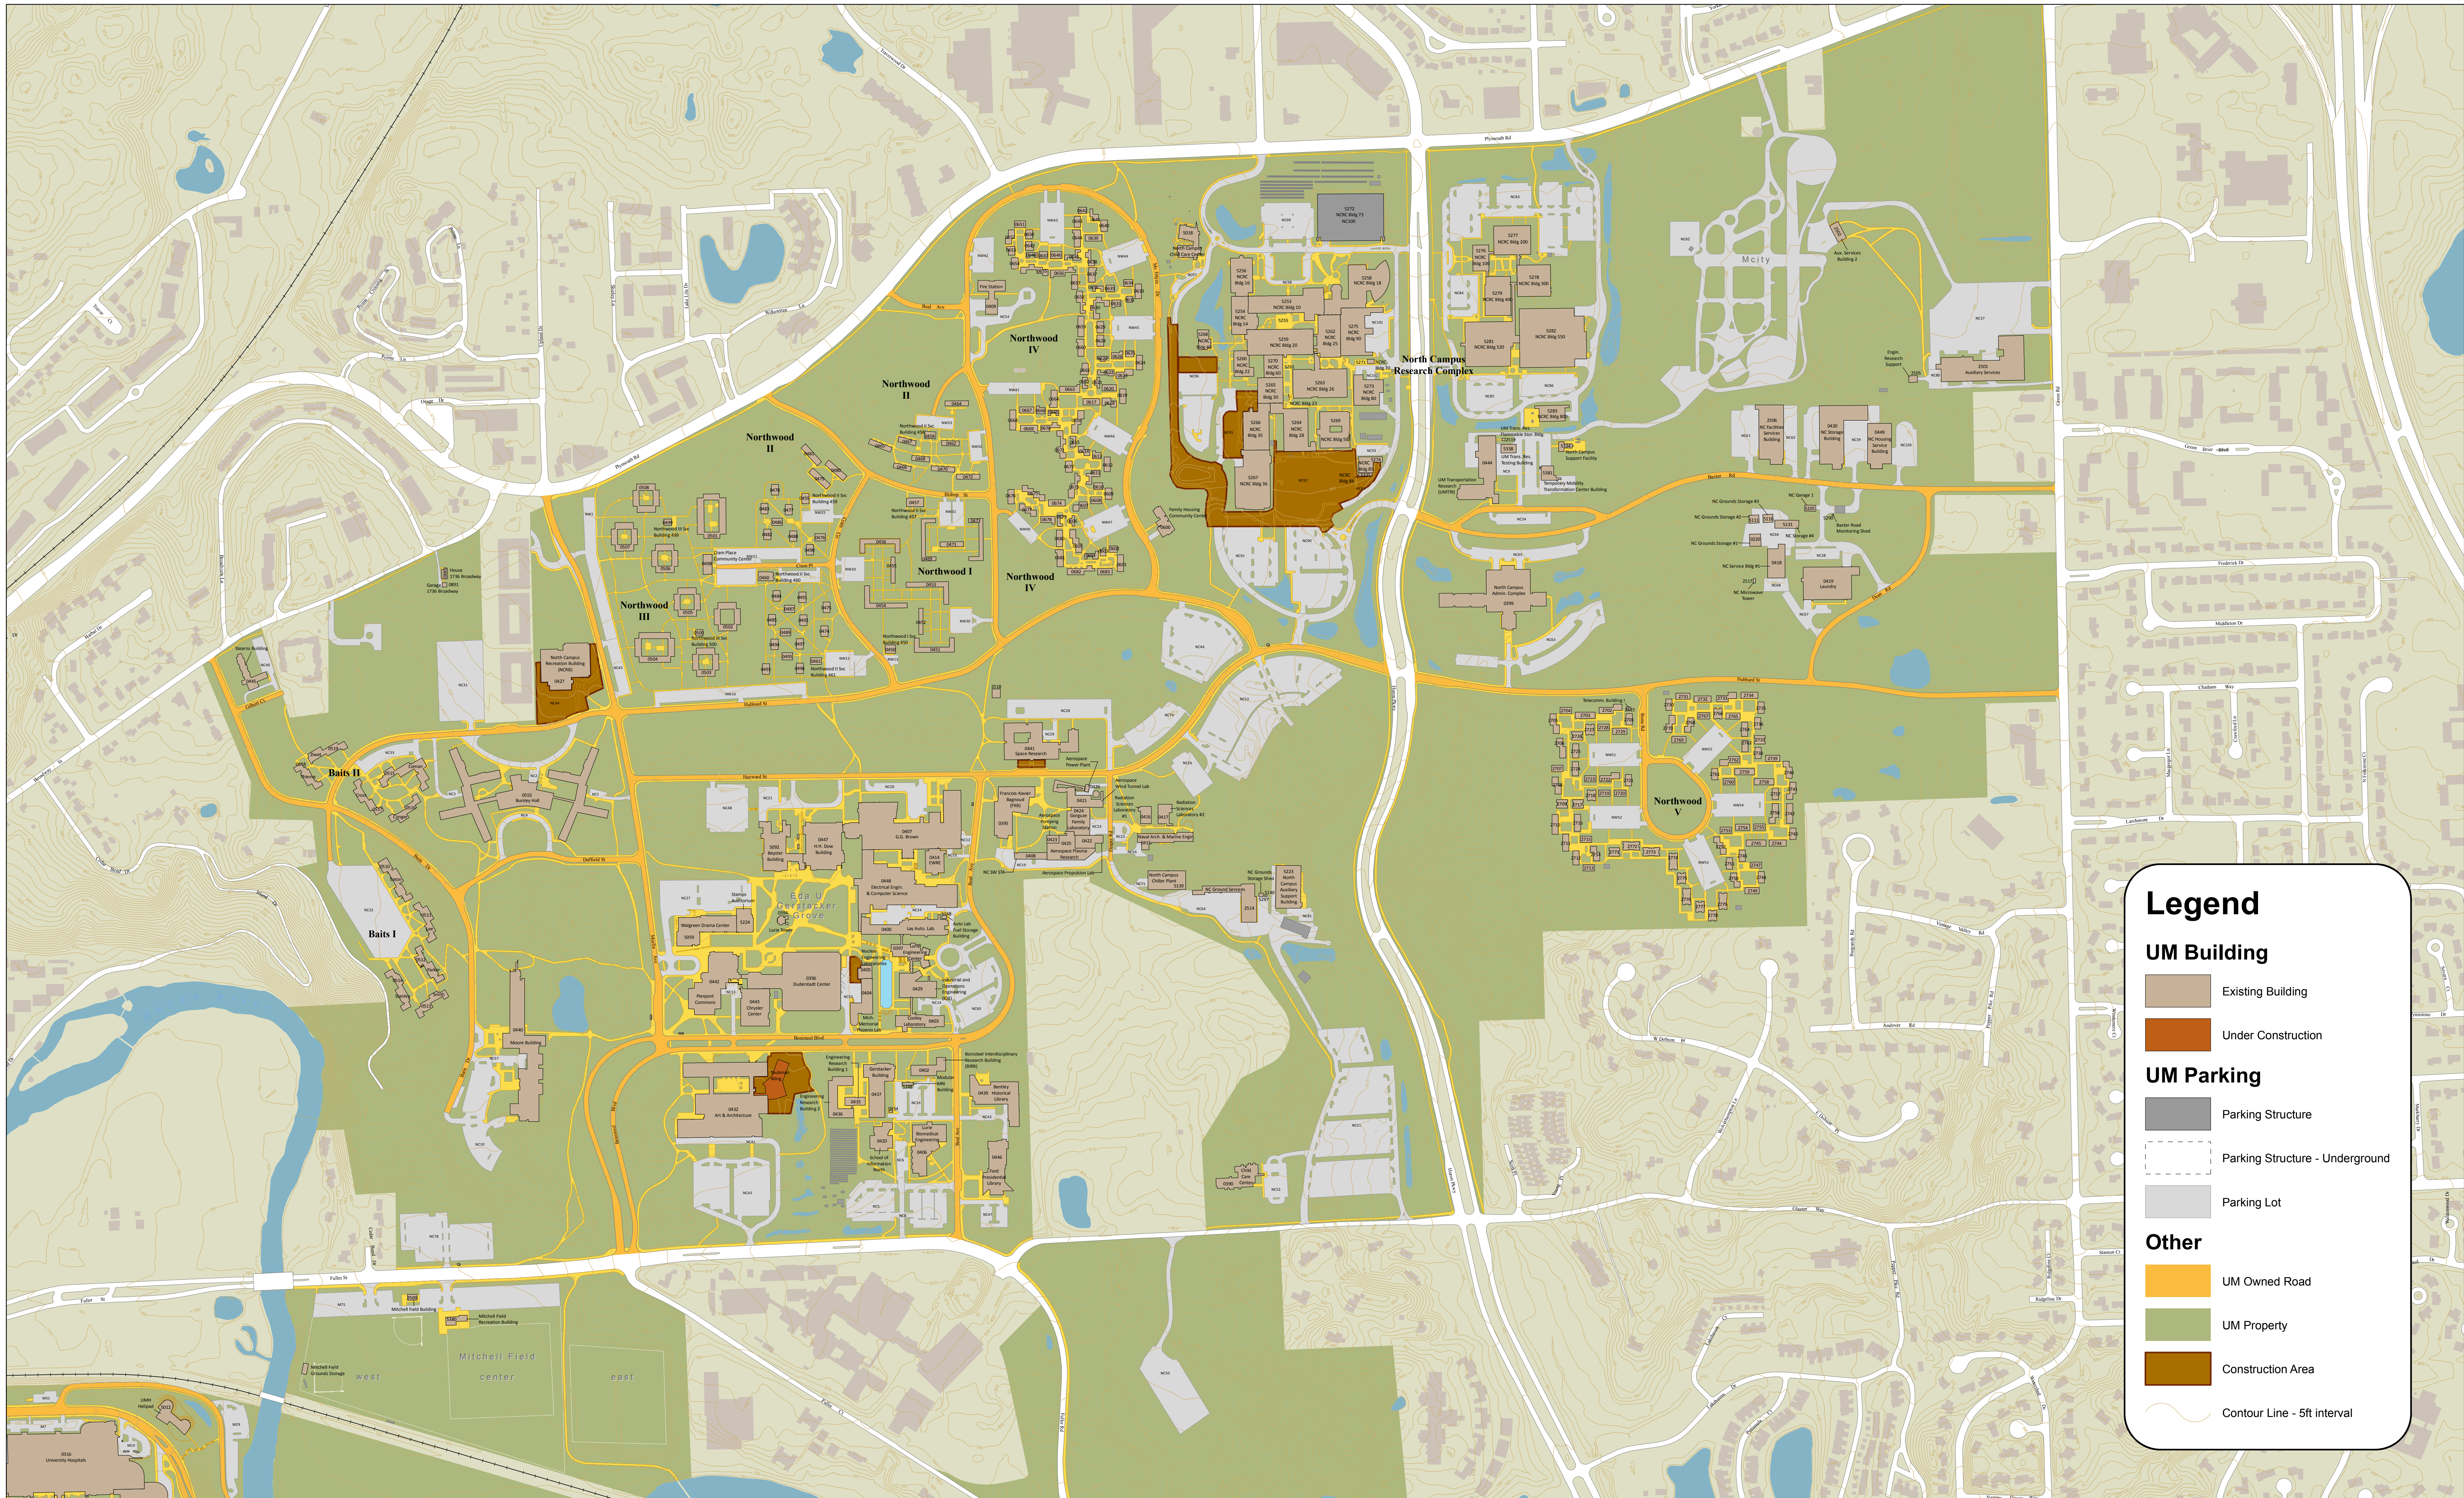

# North Campus University of Michigan Ann Arbor, Michigan

### Legend

- UM Building**
  - Existing Building
  - Under Construction
- UM Parking**
  - Parking Structure
  - Parking Structure - Underground
  - Parking Lot
- Other**
  - UM Owned Road
  - UM Property
  - Construction Area
  - Contour Line - 5ft interval