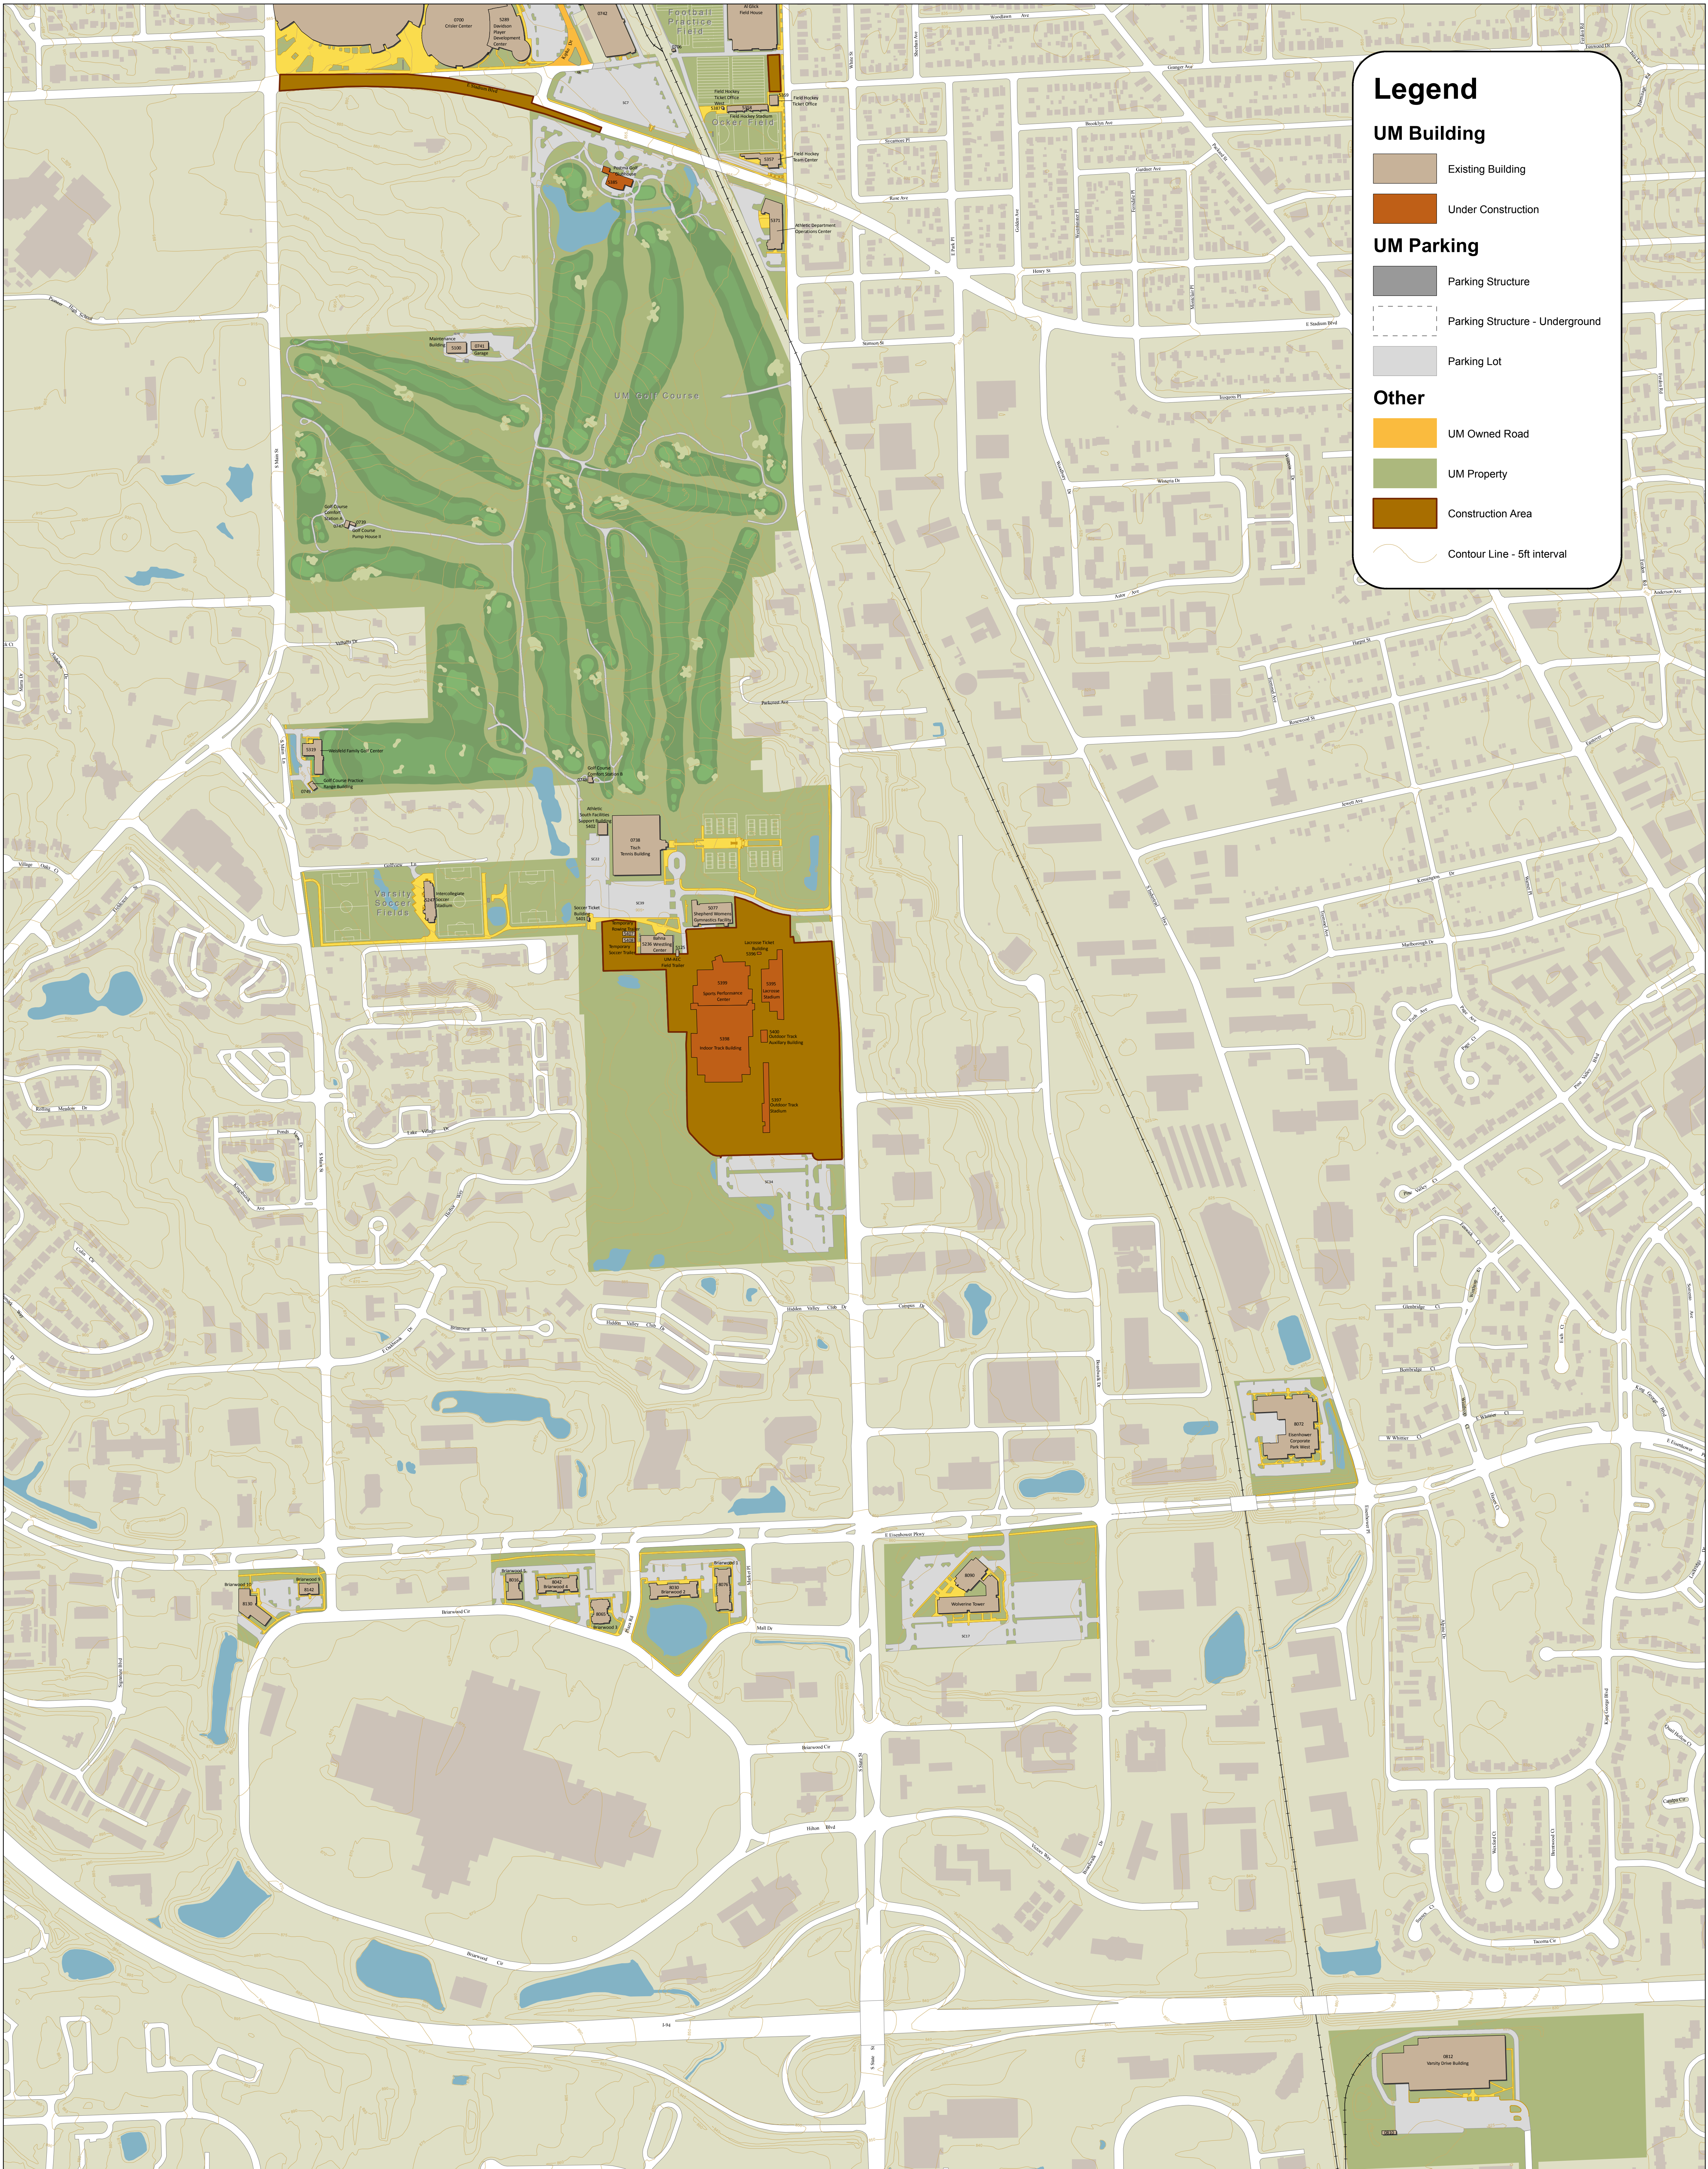

# Ross Athletic Campus - South State Street Area and South Ann Arbor Properties

## University of Michigan Ann Arbor, Michigan

**Legend**

**UM Building**

- Existing Building
- Under Construction

**UM Parking**

- Parking Structure
- Parking Structure - Underground
- Parking Lot

**Other**

- UM Owned Road
- UM Property
- Construction Area
- Contour Line - 5ft interval