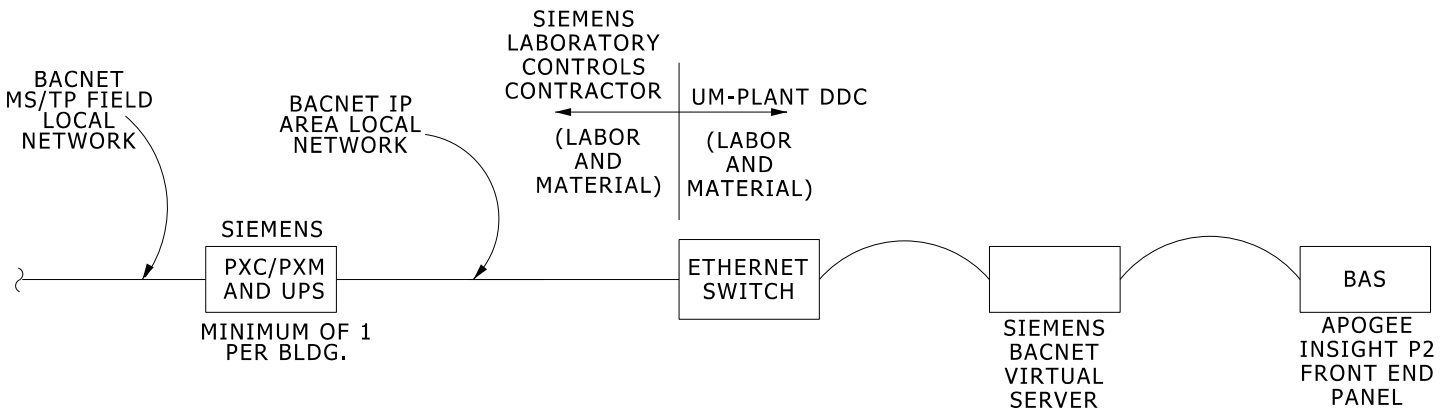

PHOENIX LAB DDC ARCHITECTURE

SIEMENS LAB DDC ARCHITECTURE

LAB DDC ARCHITECTURE AND SCOPE OF WORK

1. GENERIC DDC ARCHITECTURE IS IDENTIFIED FOR CONNECTION BETWEEN LAN/ALN AND UM BAS. SEE PROJECT SPECIFIC LABORATORY AIRFLOW CONTROLS DIAGRAMS FOR REQUIREMENTS WITHIN EACH LABORATORY.
2. SEE MASTER SPECIFICATION 230910 LABORATORY AIRFLOW CONTROL-DDC FOR ADDITIONAL INFORMATION.

TYPICAL LAB DDC ARCHITECTURE

NO SCALE