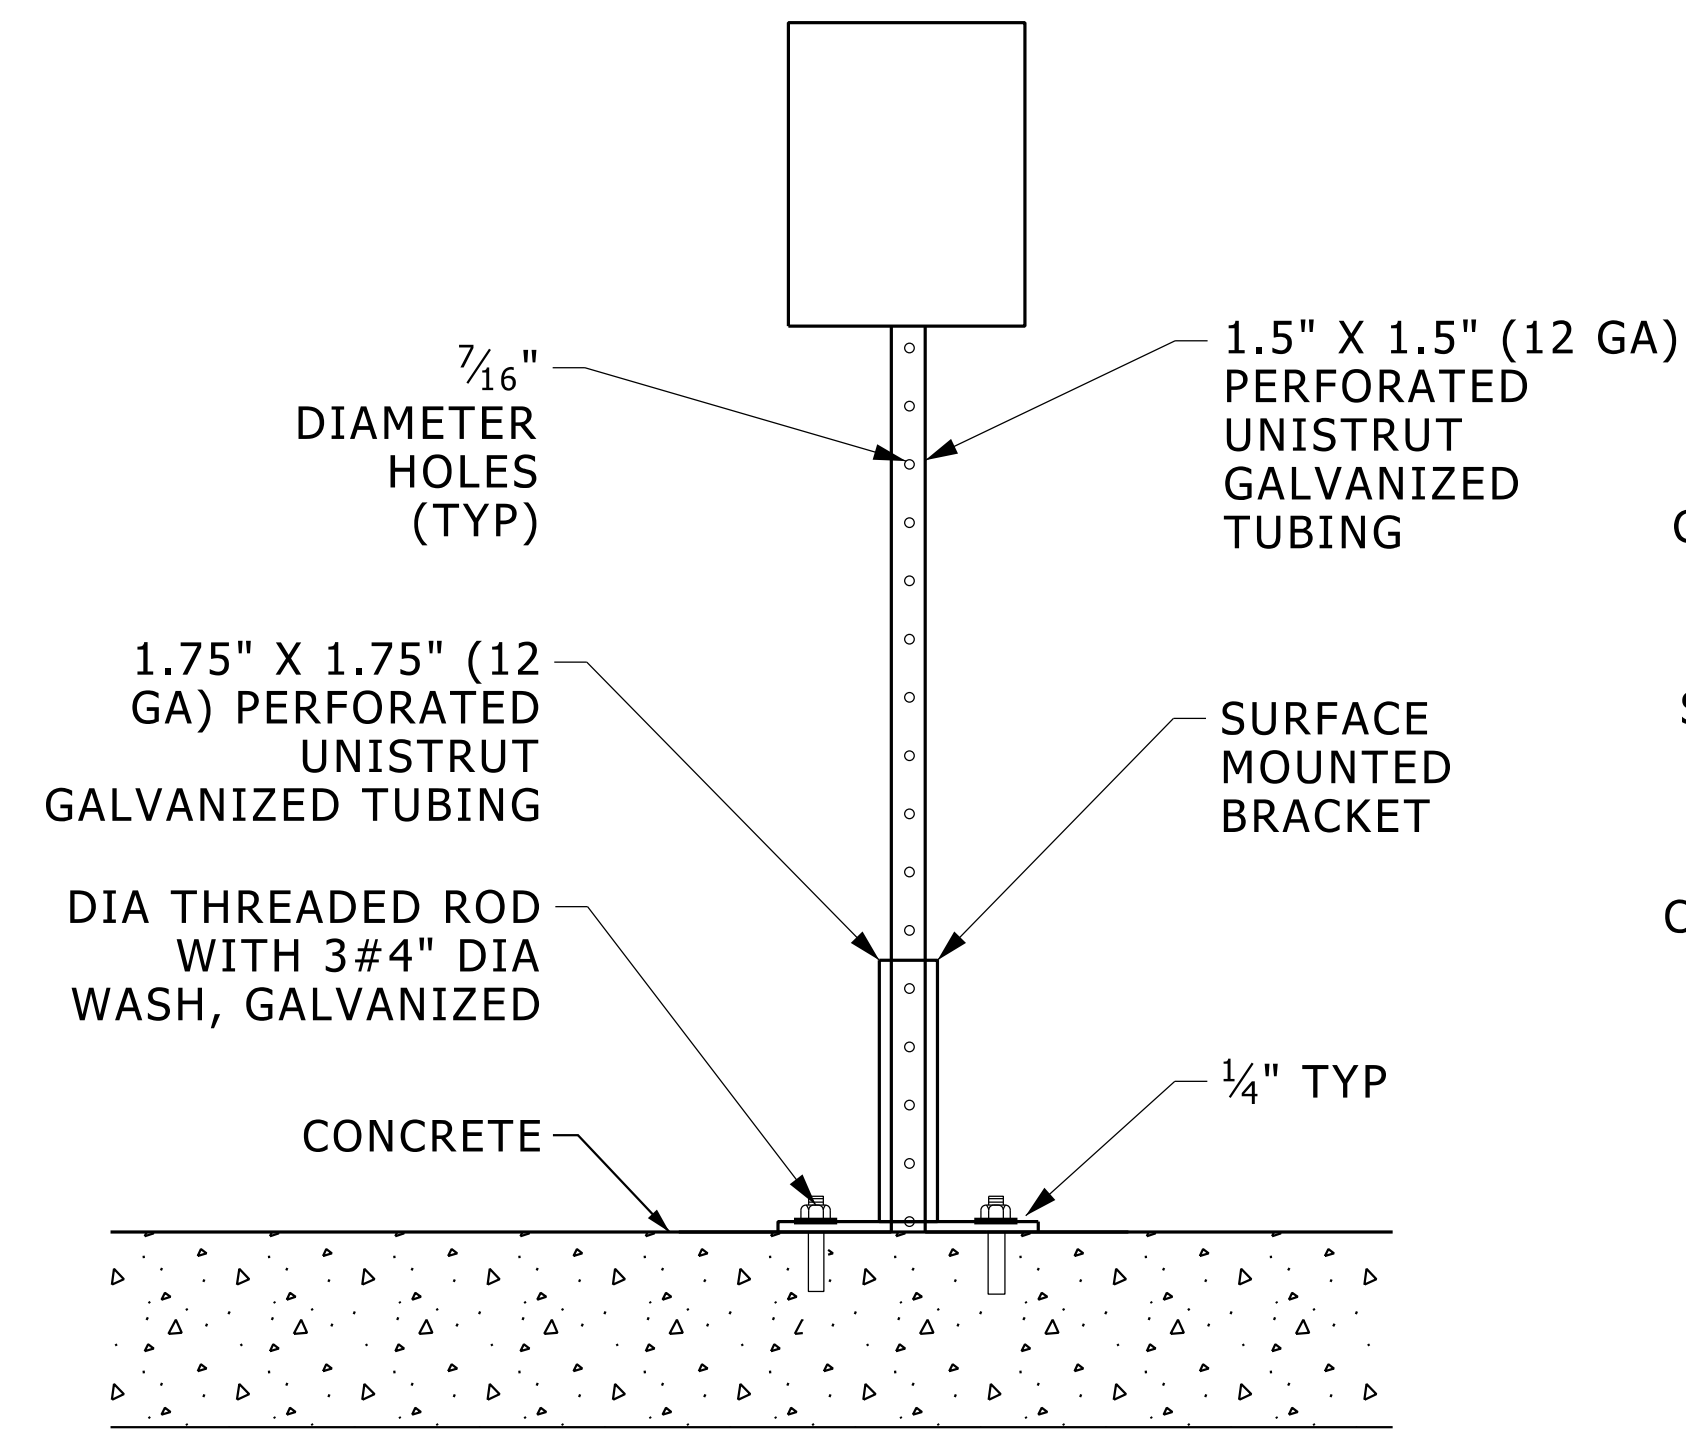

NOTE: SIGN SPECIFICATIONS AND HEIGHT TO MEET MMUTCD.

SIGN MOUNT - TURF

NO SCALE

NOTE: SIGN SPECIFICATIONS AND HEIGHT TO MEET MMUTCD.

SIGN MOUNT IN ASPHALT

NO SCALE

NOTE: SIGN SPECIFICATIONS AND HEIGHT TO MEET MMUTCD.

SIGN MOUNT - CONCRETE SURFACE

NO SCALE