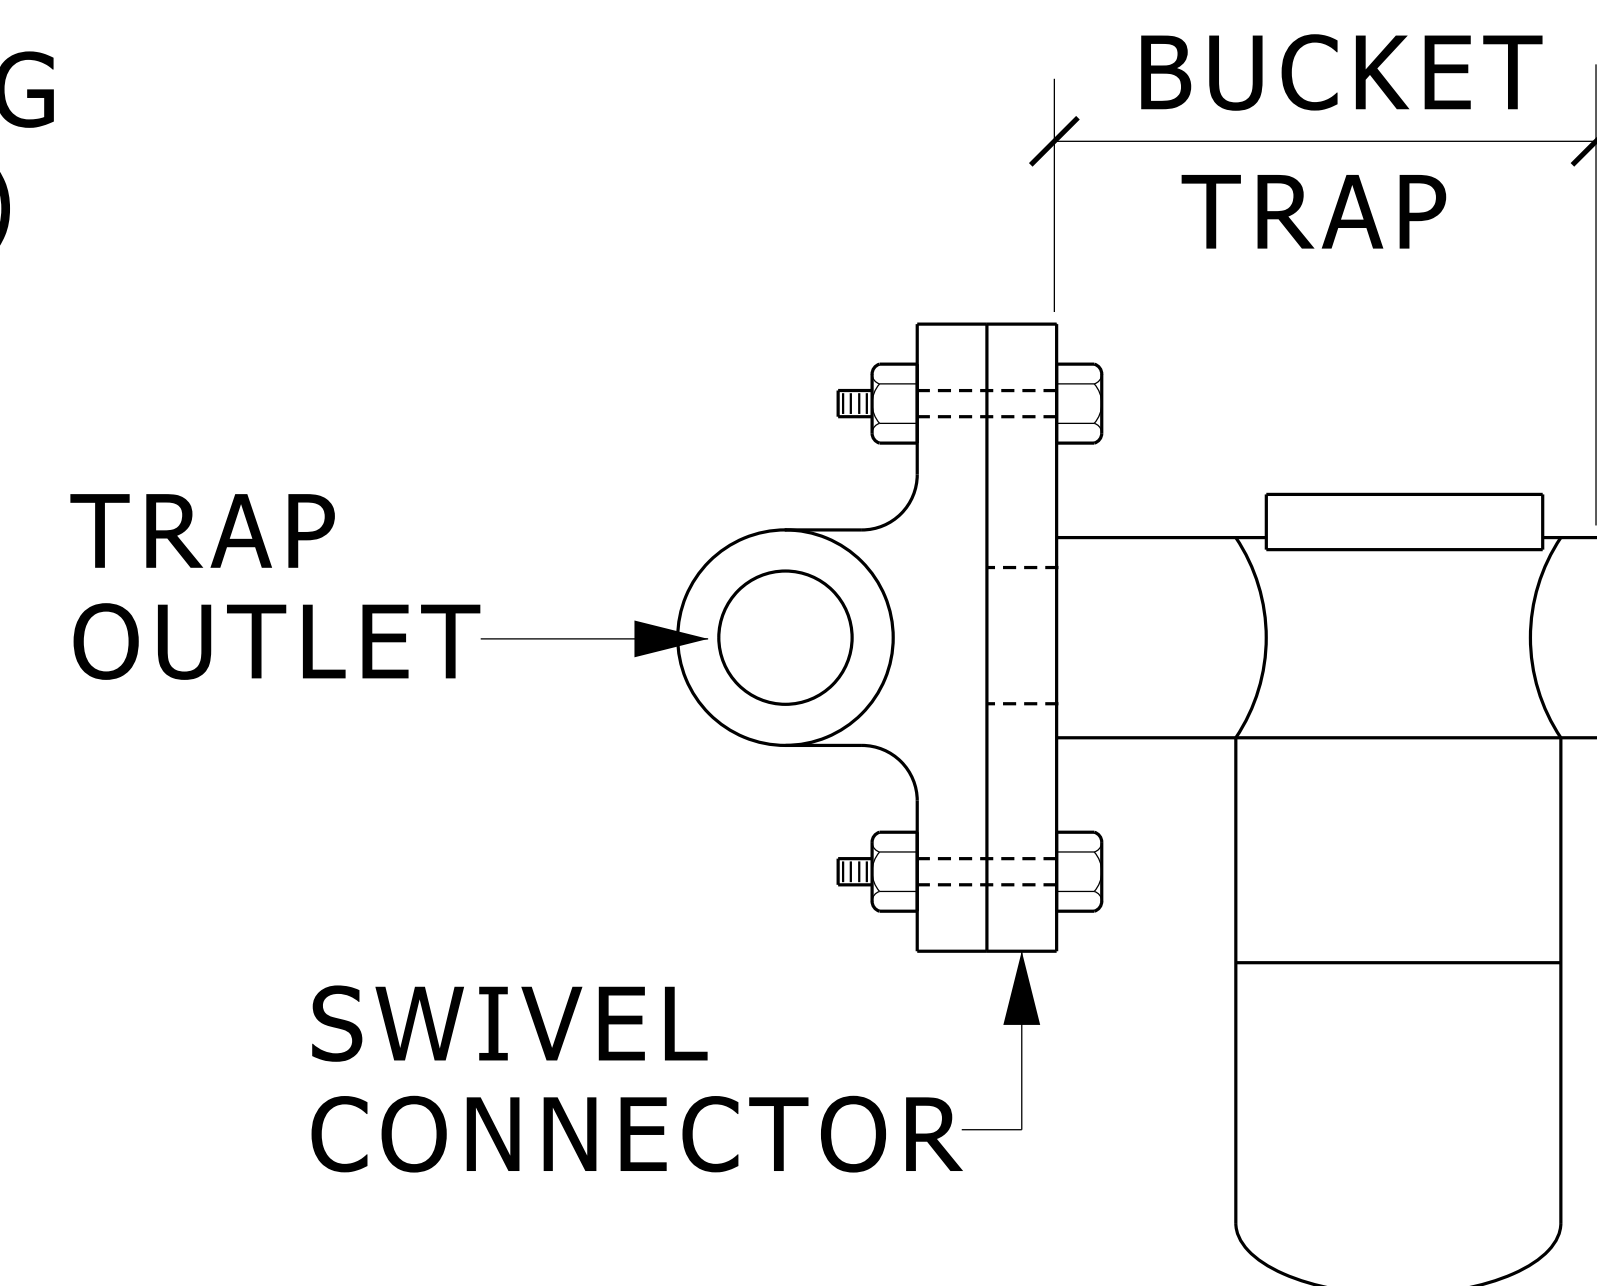

**FRONT VIEW**

**SIDE VIEW**

# BUCKET STEAM TRAP ASSEMBLY DETAIL

NO SCALE

MD 232216 002 2009-11-05