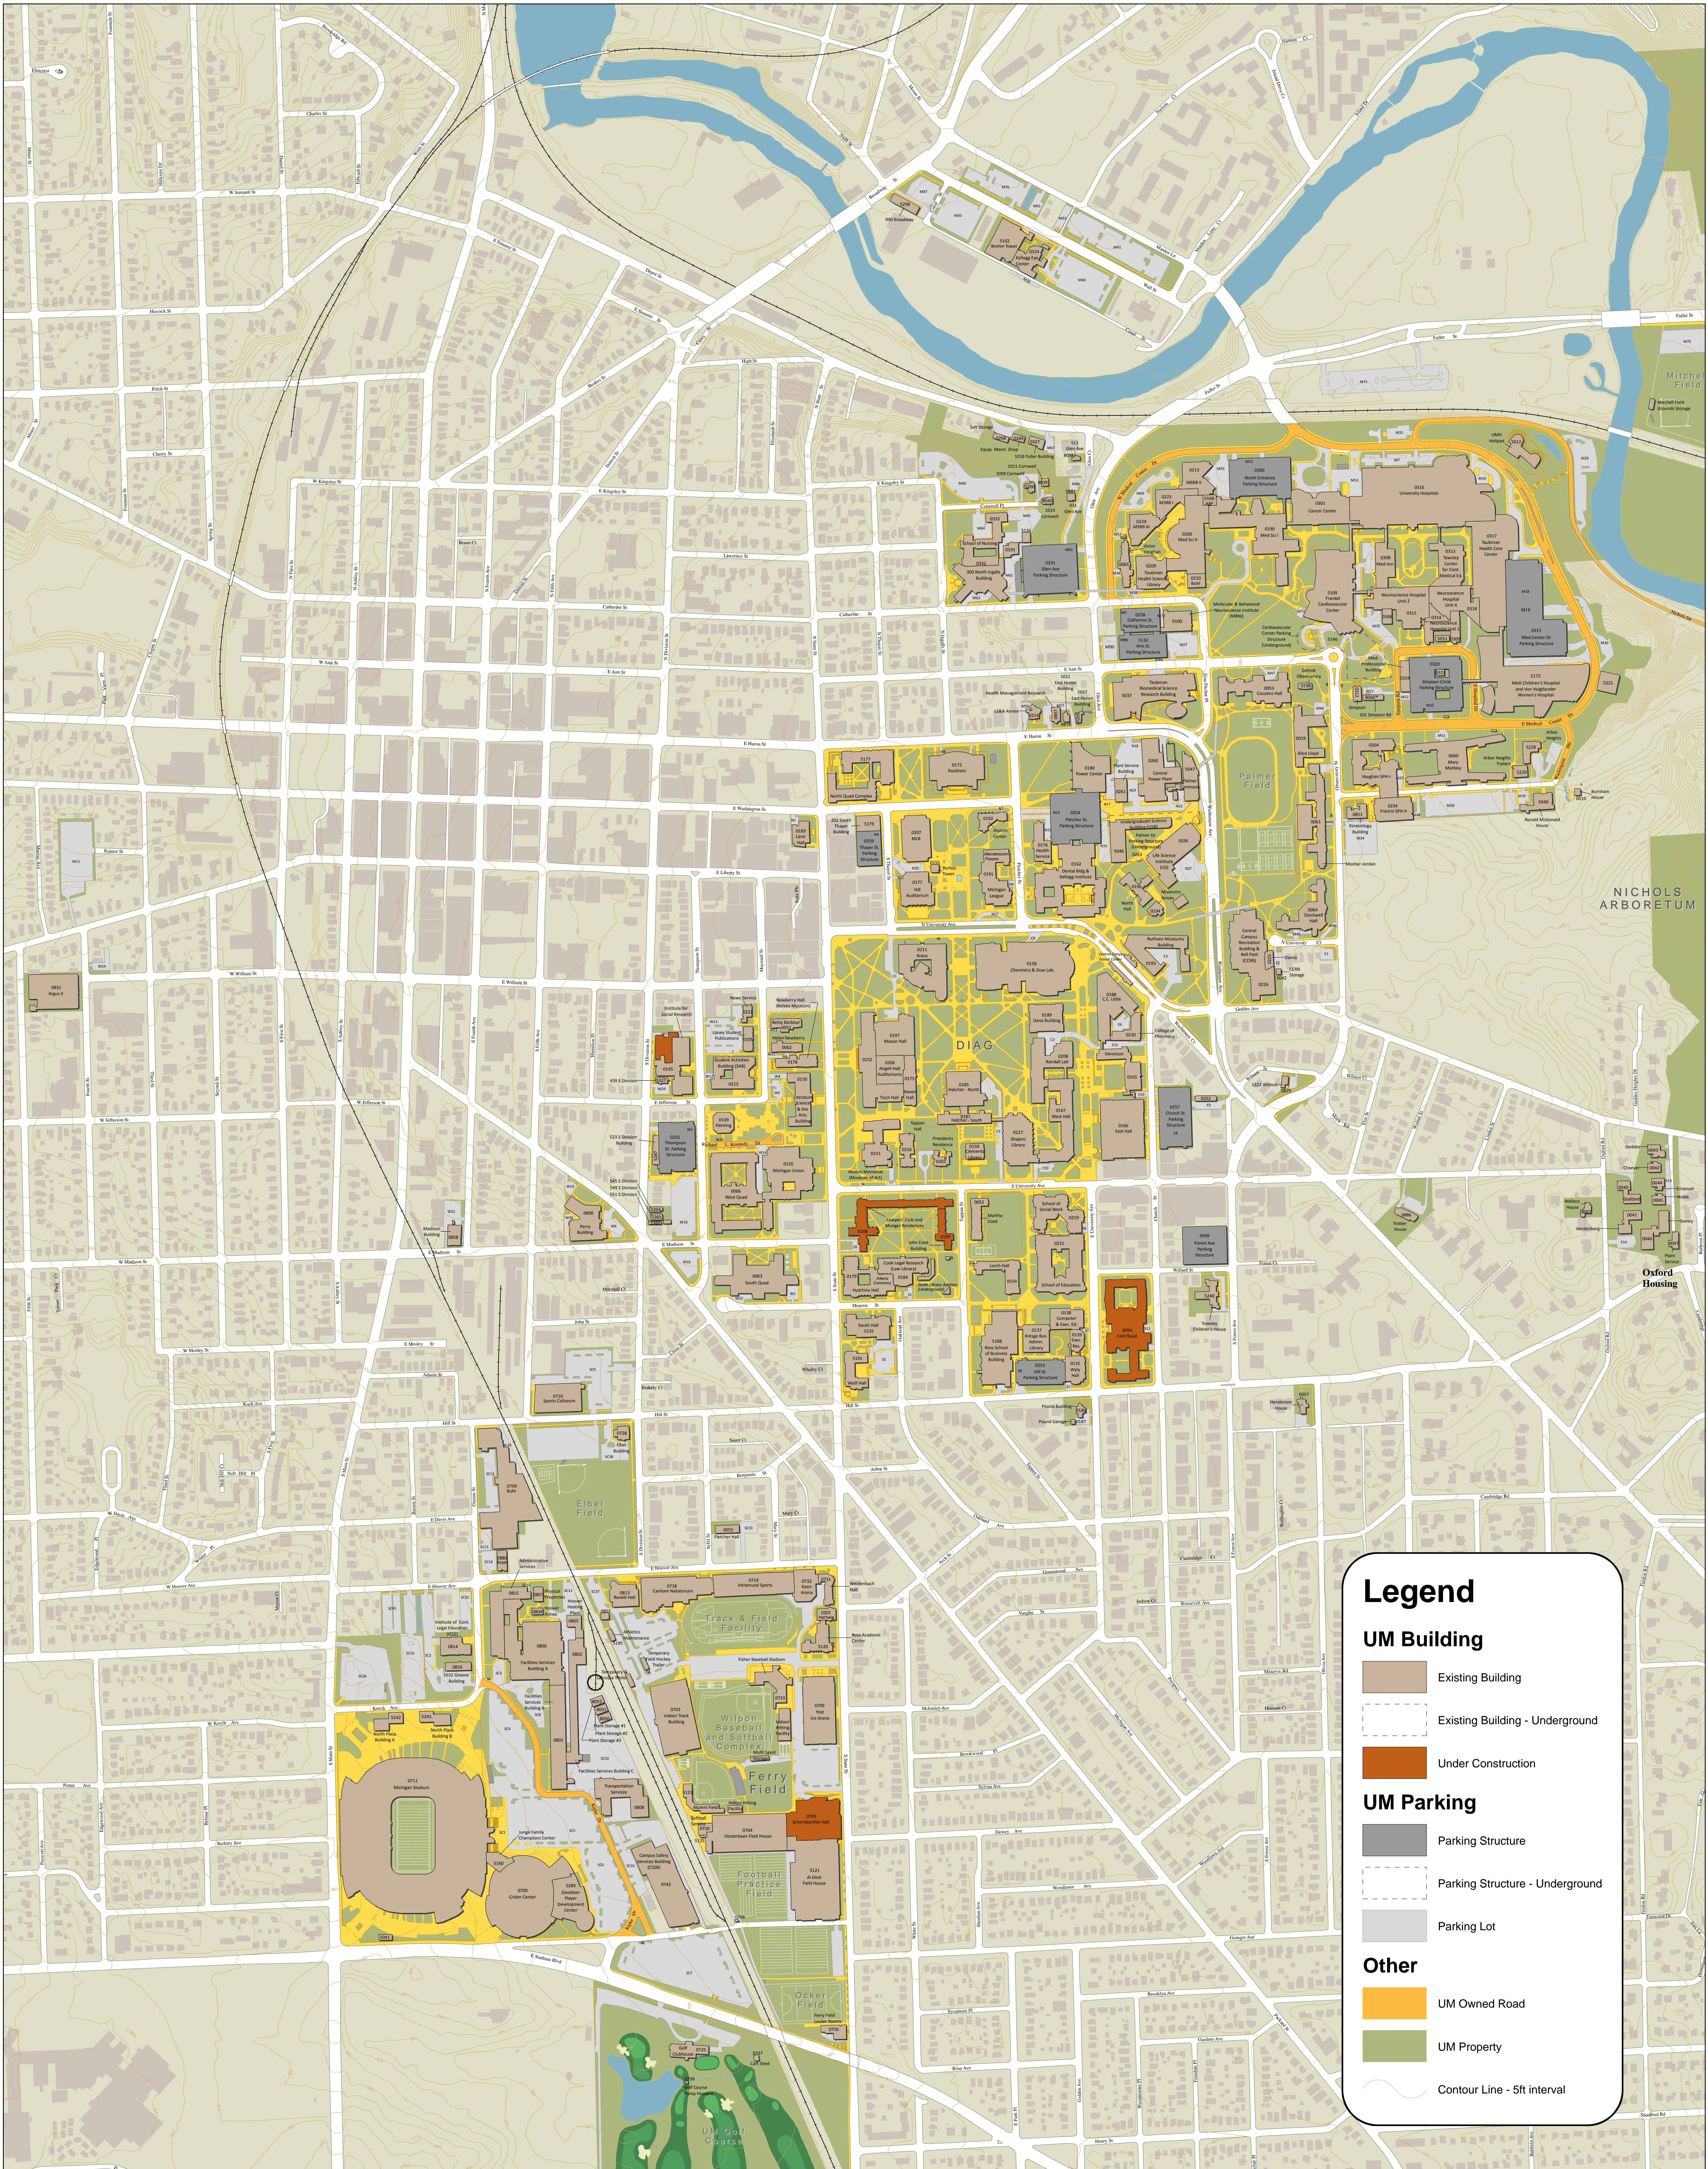

Central Campus, Medical Center Campus & South Campus Core

University of Michigan

Ann Arbor, Michigan

Legend

- UM Building**
 - Existing Building
 - Existing Building - Underground
 - Under Construction
- UM Parking**
 - Parking Structure
 - Parking Structure - Underground
 - Parking Lot
- Other**
 - UM Owned Road
 - UM Property
 - Contour Line - 5ft interval