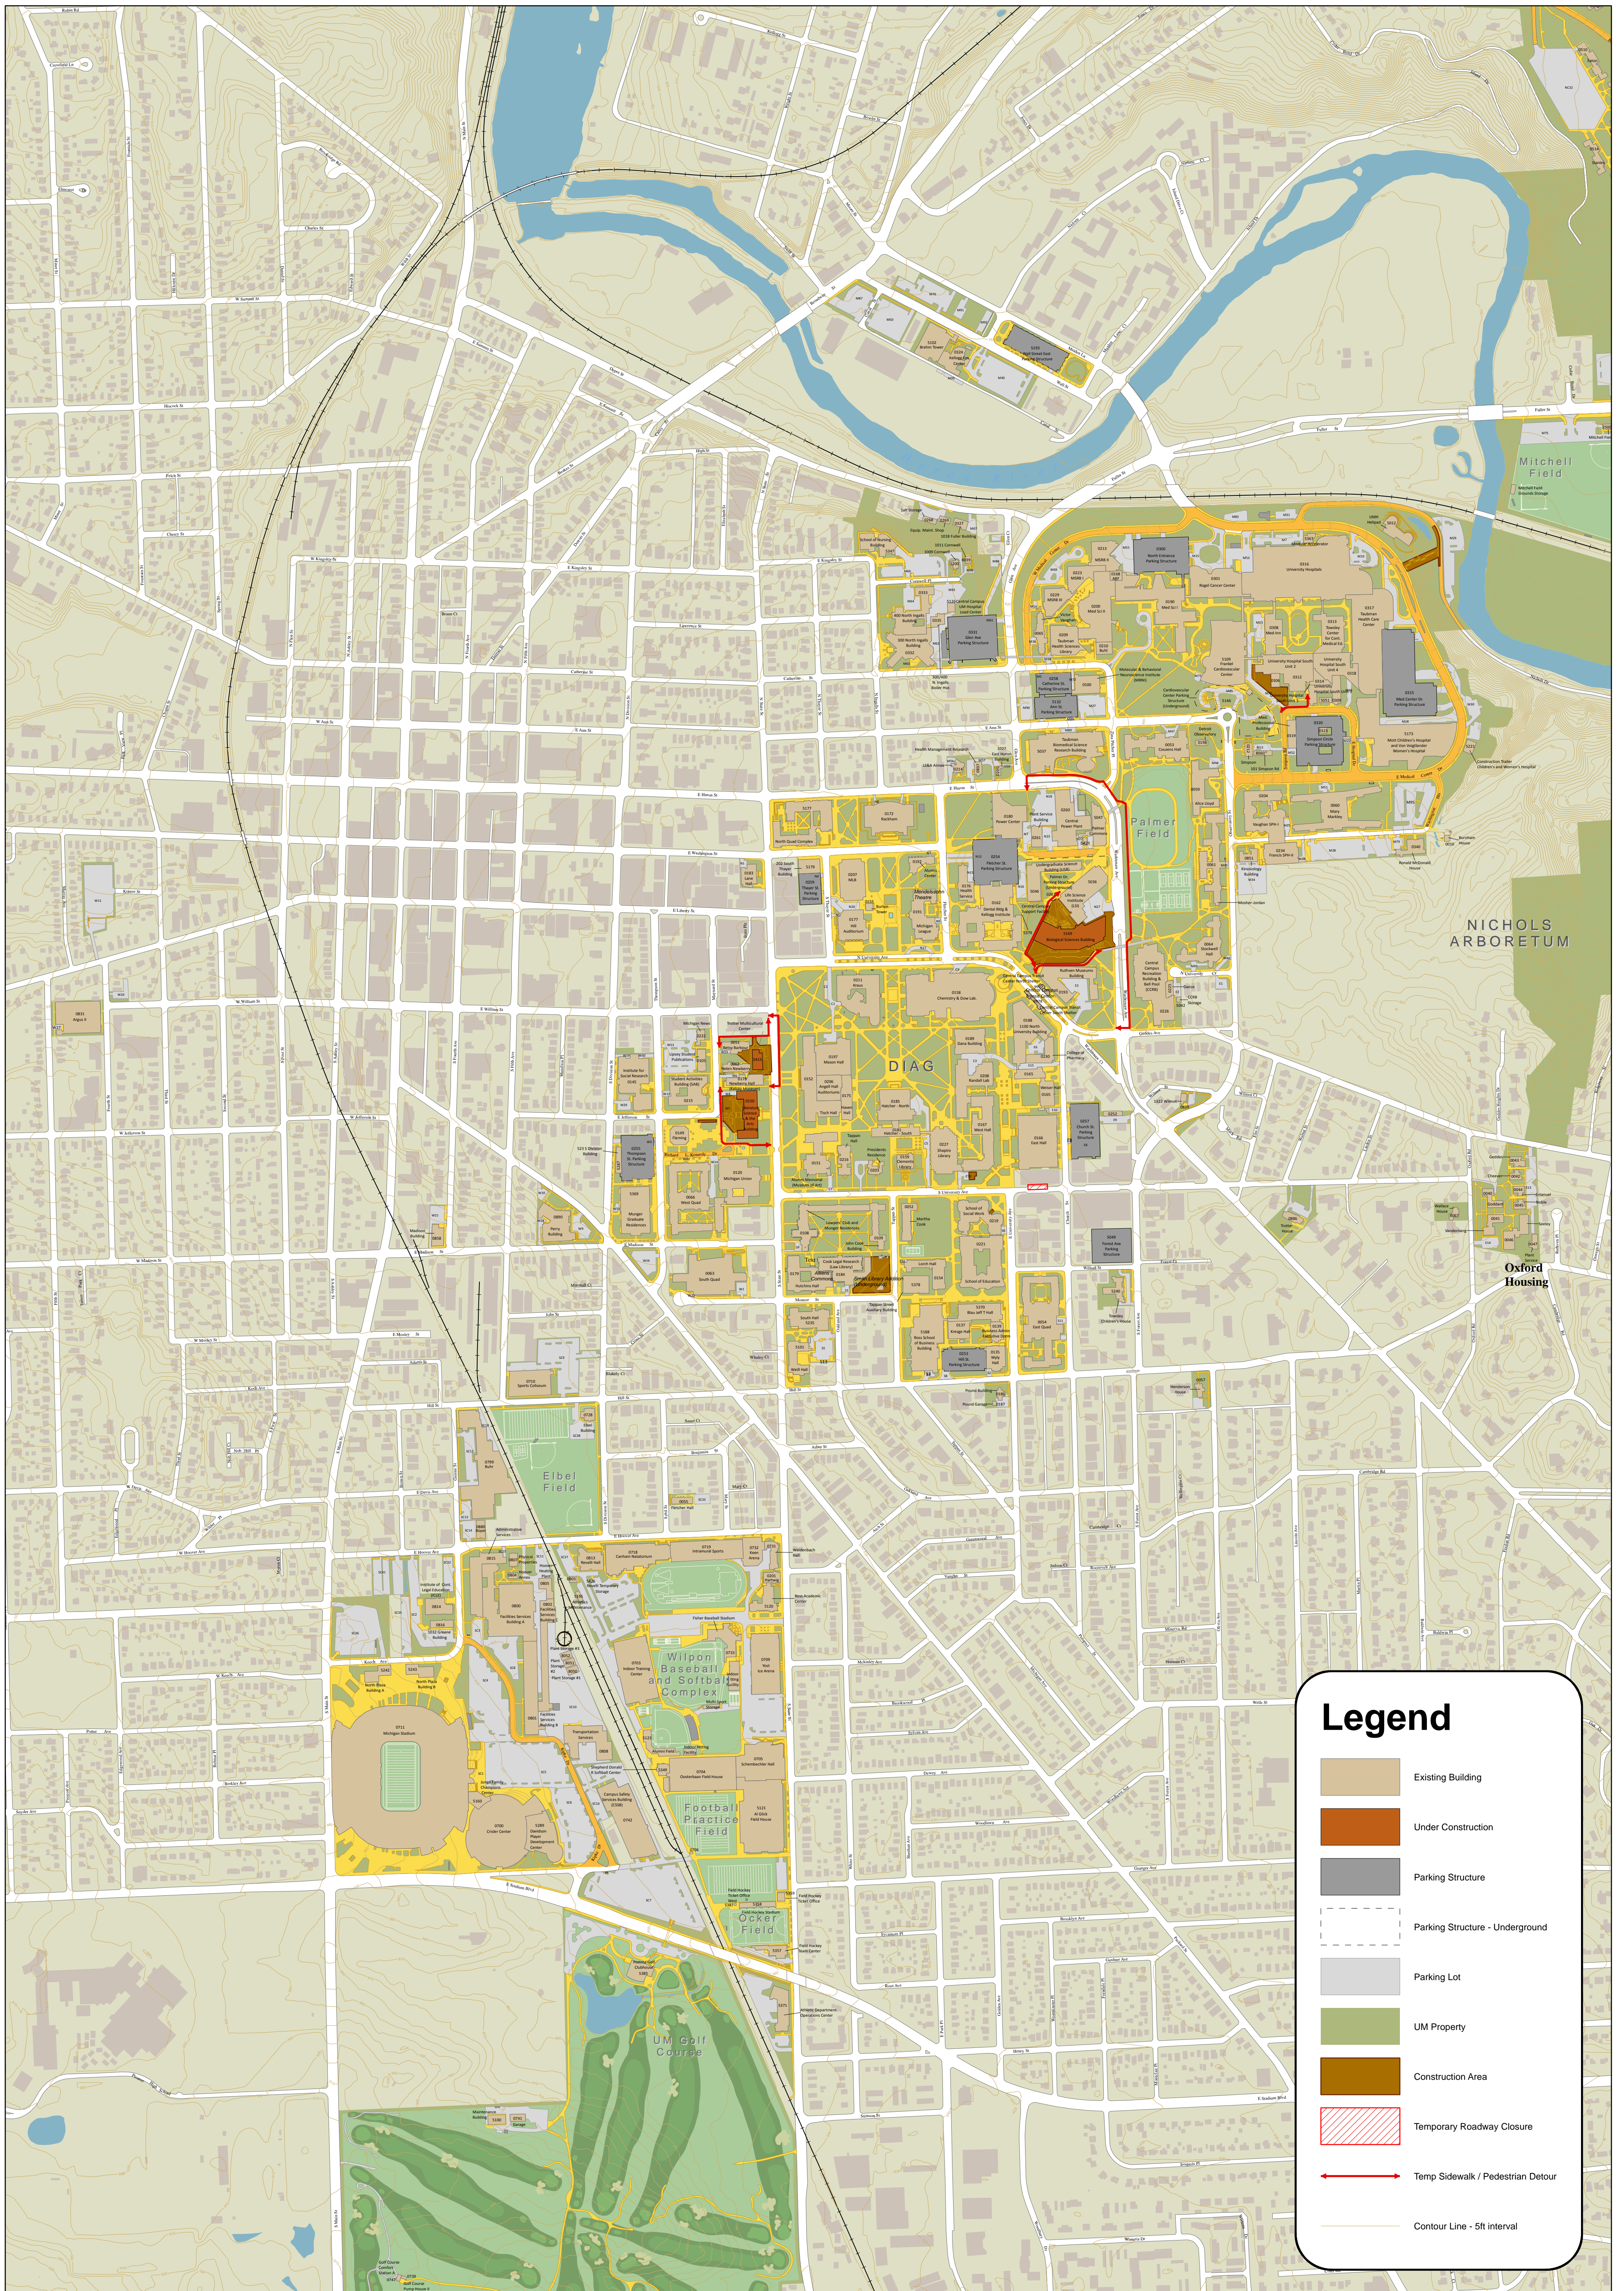

# Central Campus, Medical Center Campus & Ross Athletic Campus Core

## University of Michigan Ann Arbor, Michigan

### Legend

- Existing Building
- Under Construction
- Parking Structure
- Parking Structure - Underground
- Parking Lot
- UM Property
- Construction Area
- Temporary Roadway Closure
- Temp Sidewalk / Pedestrian Detour
- Contour Line - 5ft interval