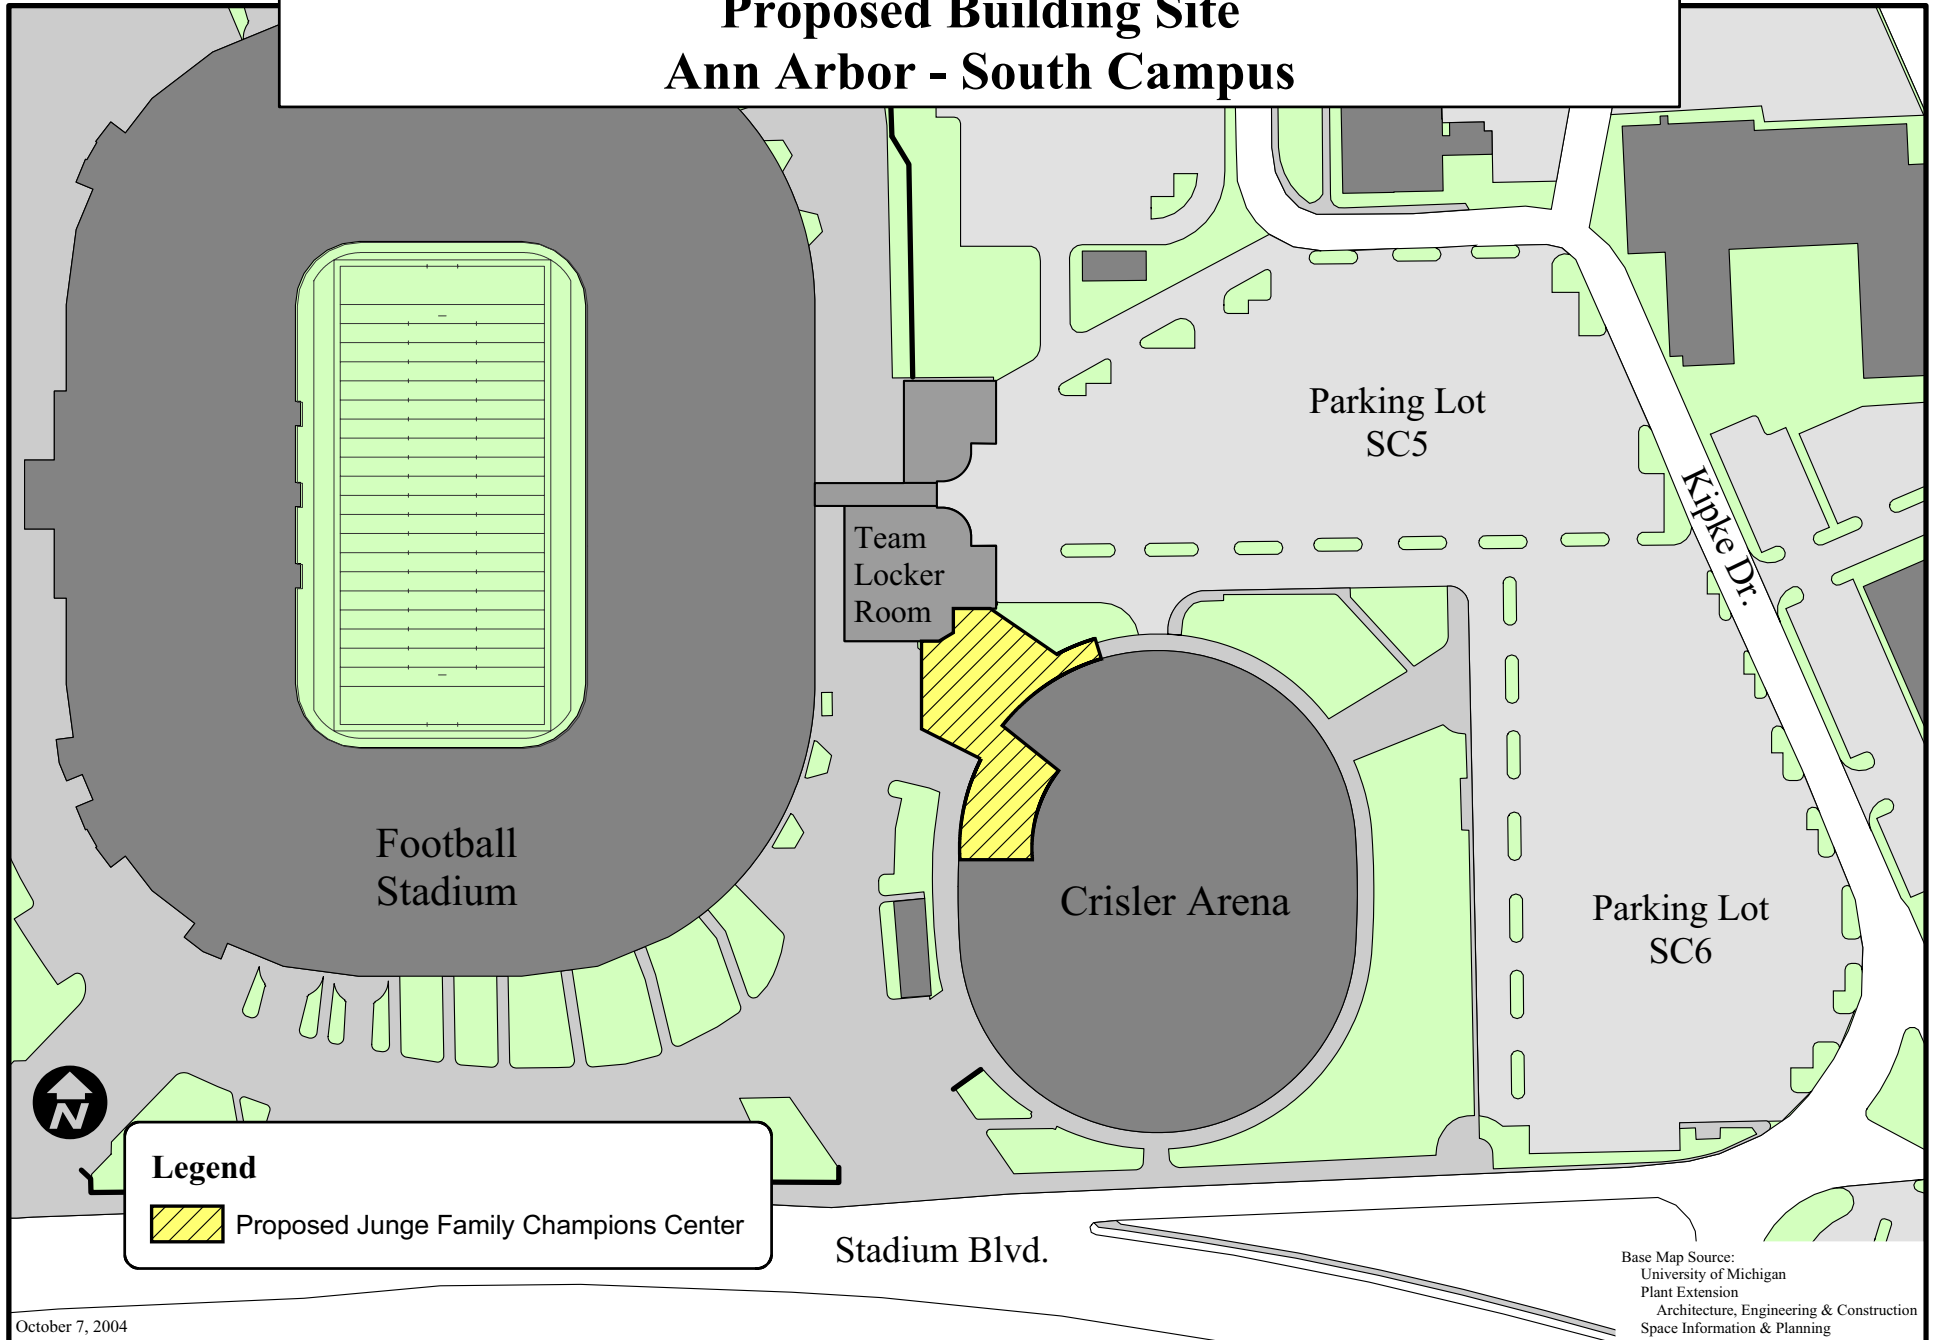

**Junge Family Champions Center
University of Michigan Athletic Department
Proposed Building Site
Ann Arbor - South Campus**

Legend
[Yellow hatched box] Proposed Junge Family Champions Center