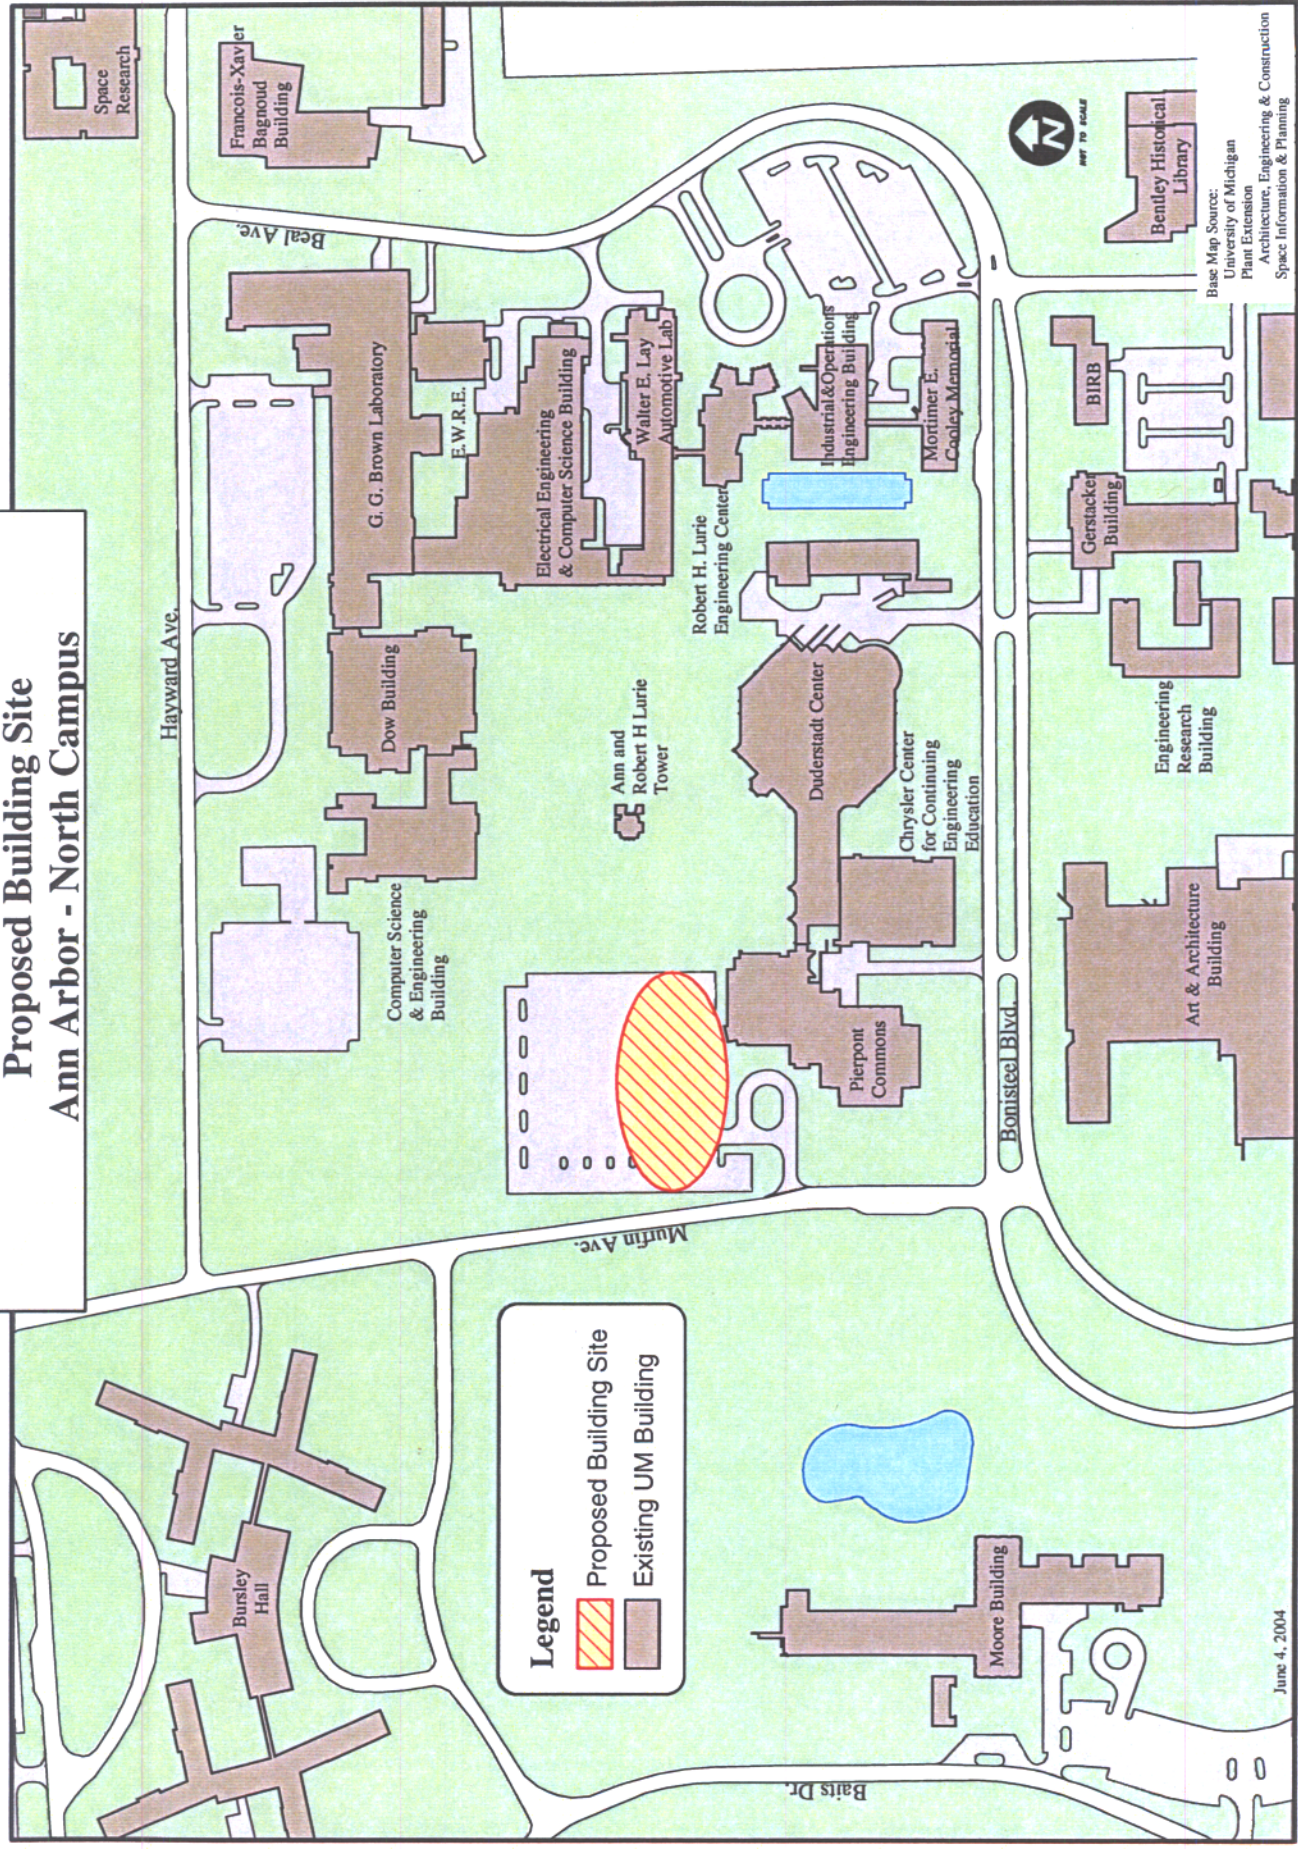

# Walgreen Drama Center Proposed Building Site Ann Arbor - North Campus

**Legend**

-  Proposed Building Site
-  Existing UM Building

Base Map Source:  
University of Michigan  
Plant Extension  
Architecture, Engineering & Construction  
Space Information & Planning