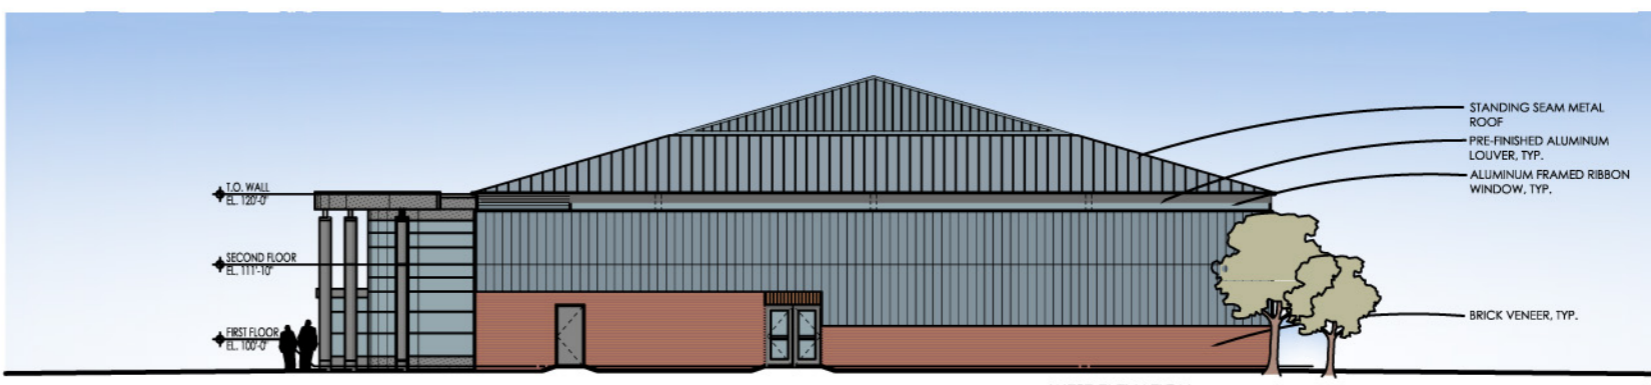

NORTH ELEVATION

SOUTH ELEVATION

EAST ELEVATION

WEST ELEVATION

SCHEMATIC DESIGN  
 UNIVERSITY OF MICHIGAN  
 MICHIGAN WRESTLING CENTER

19 JUNE 2008  
 GRAPHIC SCALE