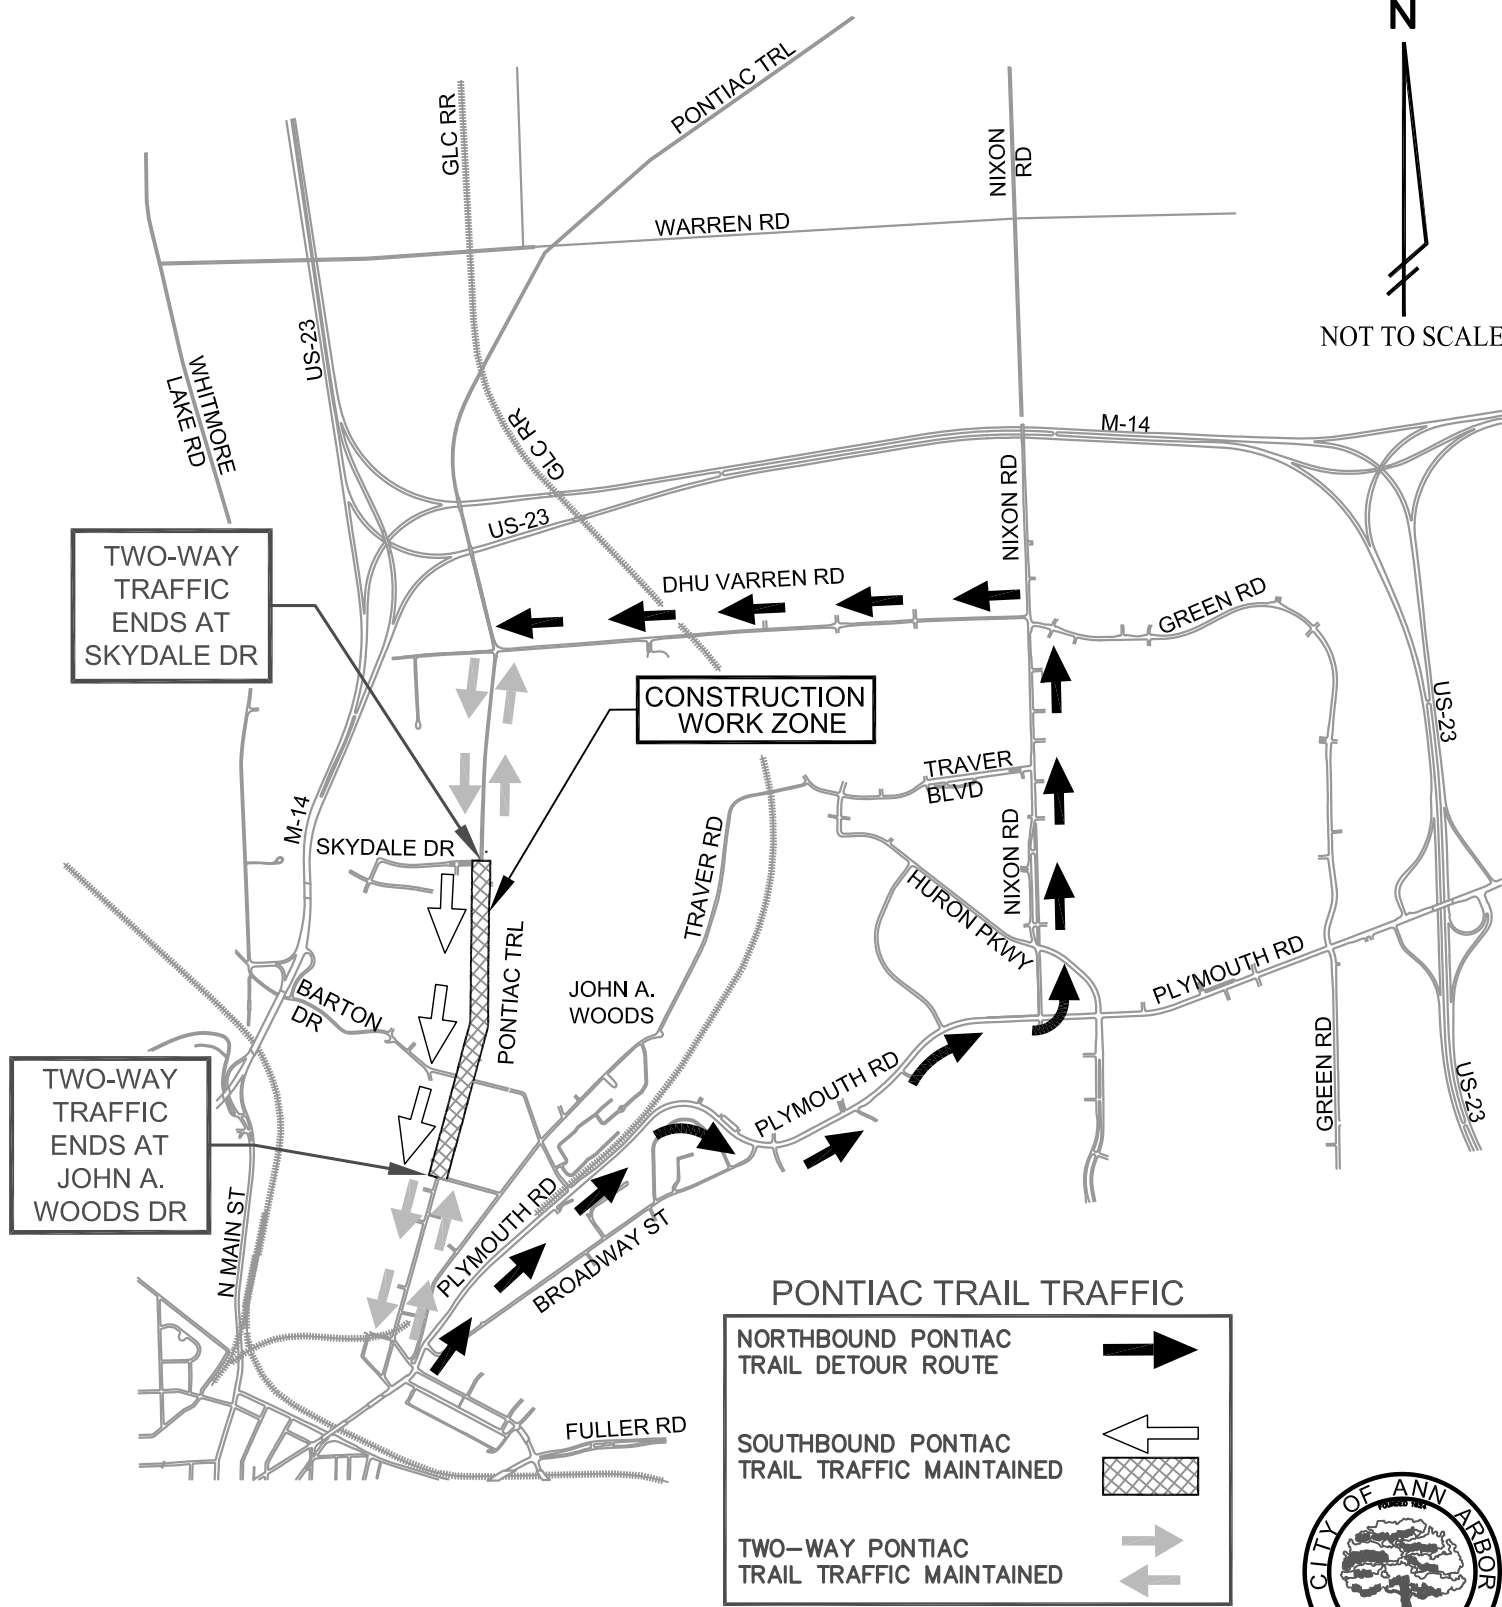

# TEMPORARY TRAFFIC CONTROL PLAN PONTIAC TRAIL (JOHN A. WOODS DRIVE TO SKYDALE DRIVE)

**PONTIAC TRAIL TRAFFIC**

NORTHBOUND PONTIAC TRAIL DETOUR ROUTE	
SOUTHBOUND PONTIAC TRAIL TRAFFIC MAINTAINED	
TWO-WAY PONTIAC TRAIL TRAFFIC MAINTAINED	