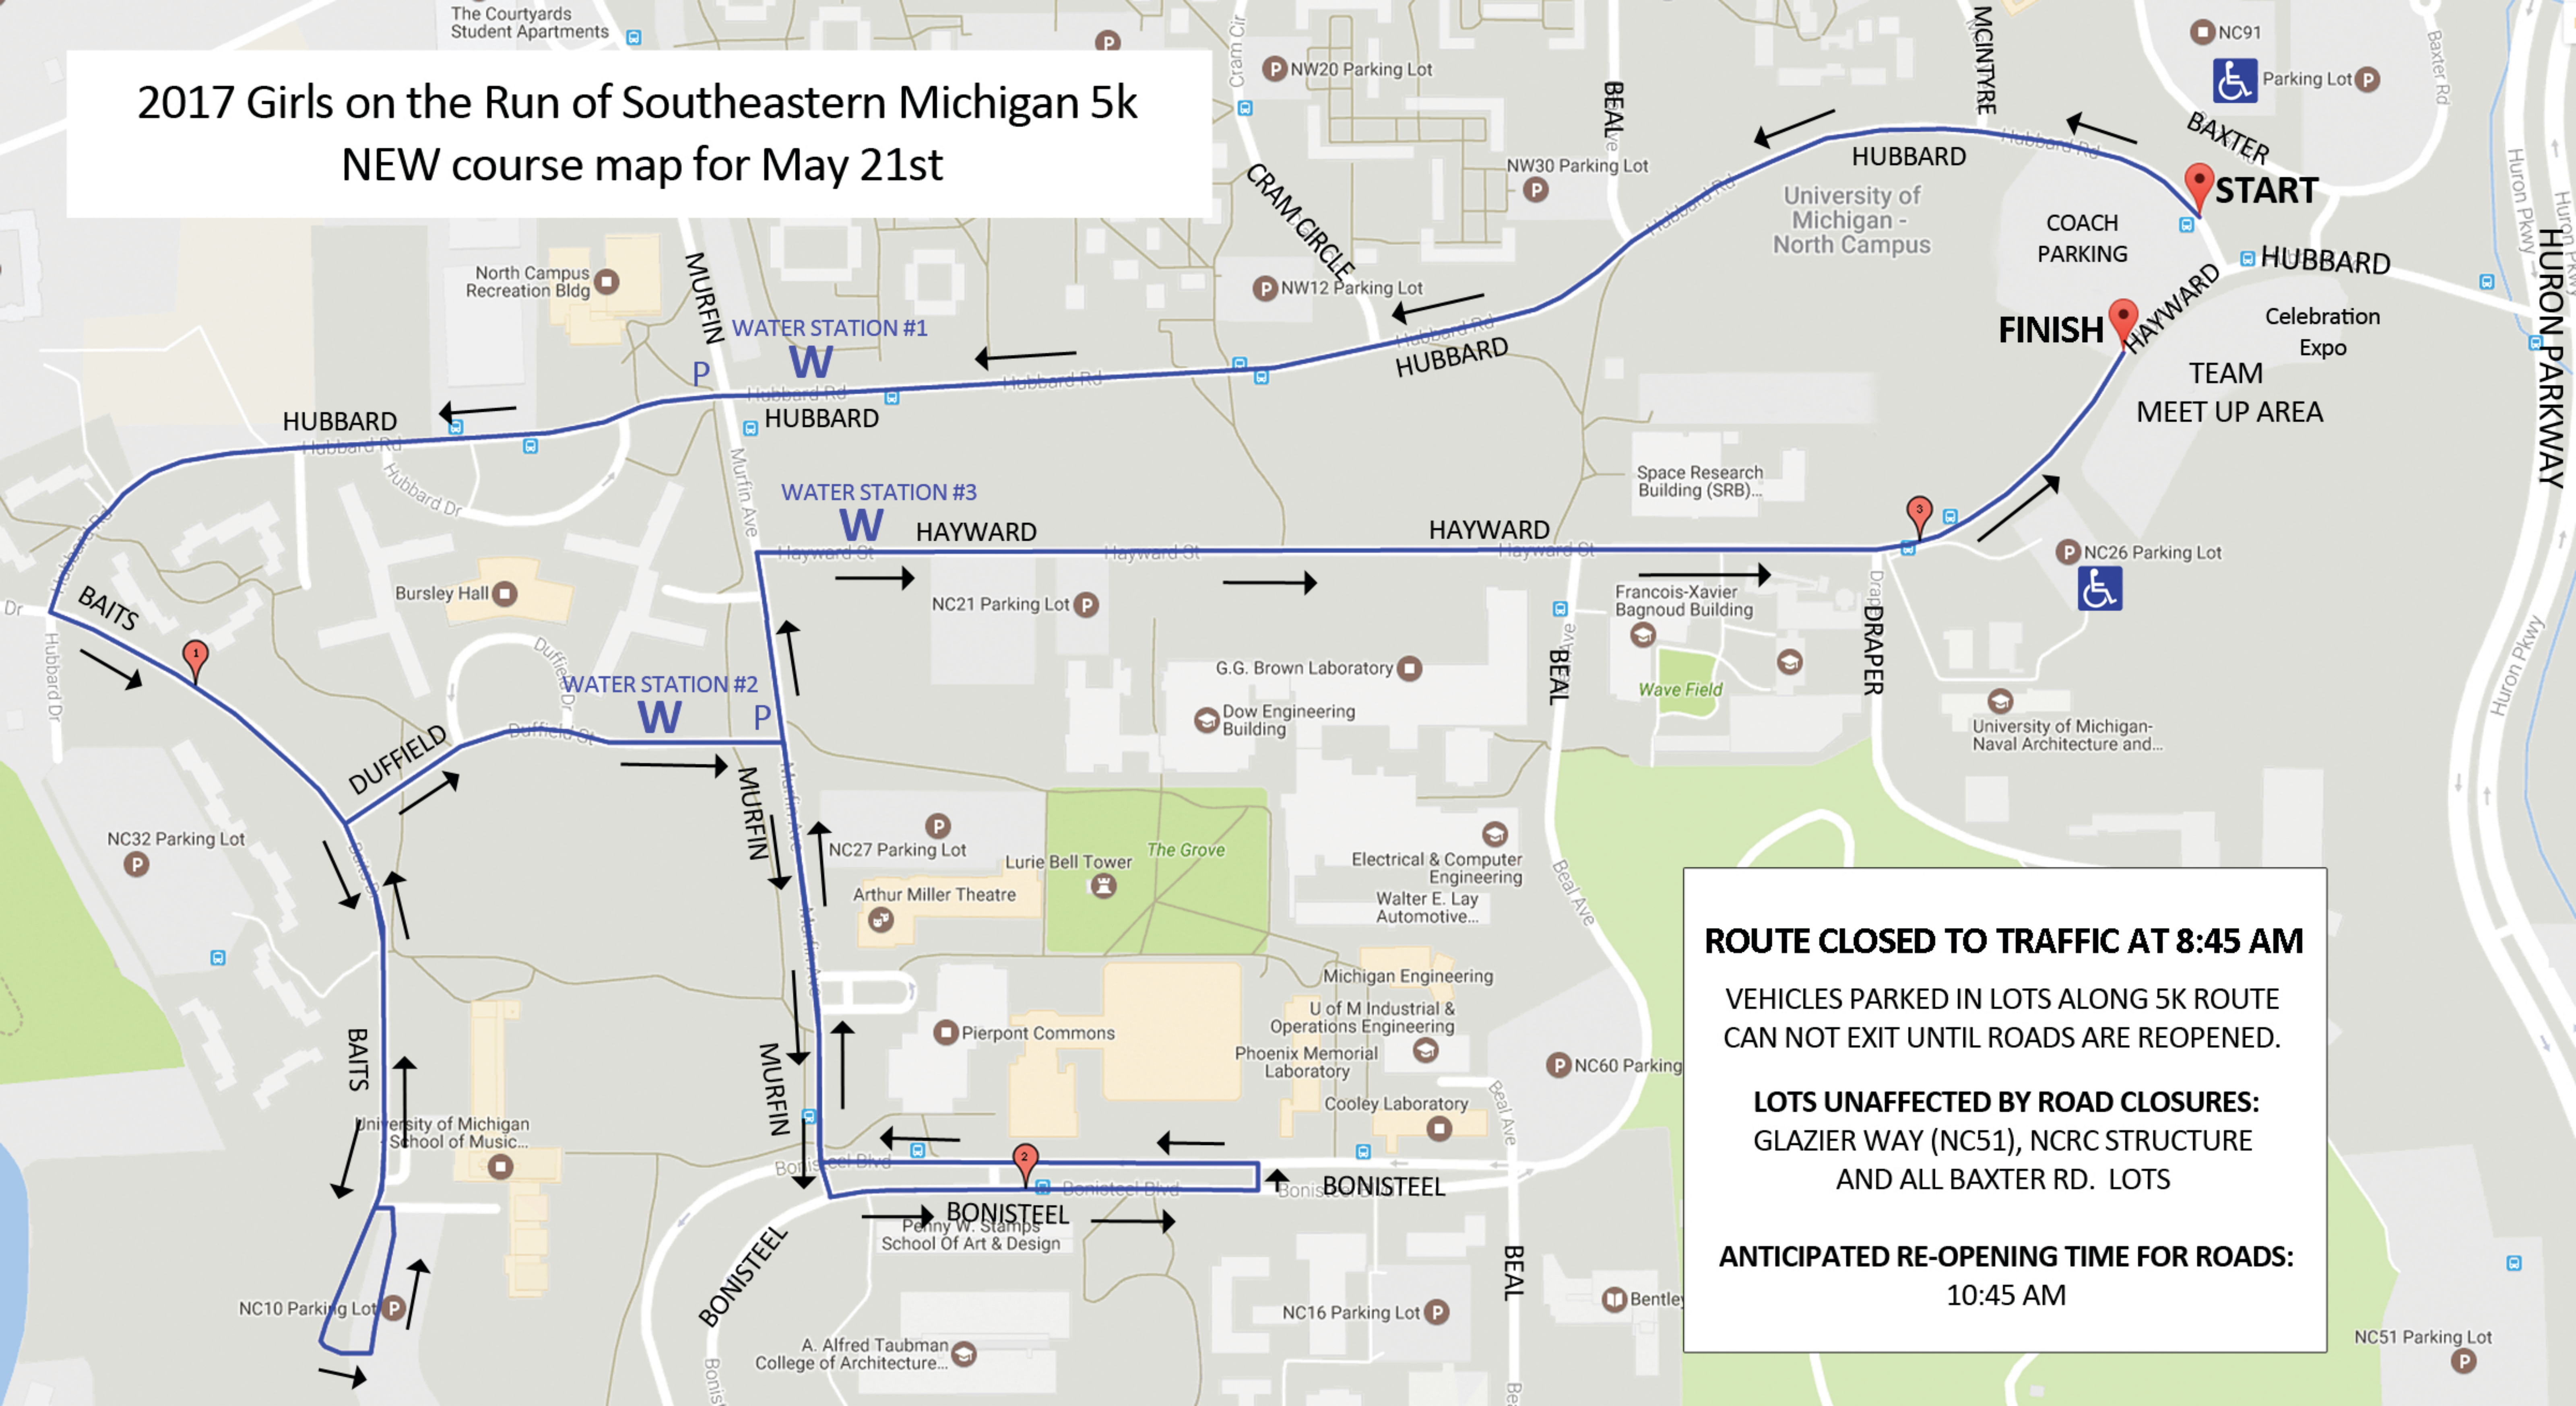

2017 Girls on the Run of Southeastern Michigan 5k NEW course map for May 21st

ROUTE CLOSED TO TRAFFIC AT 8:45 AM

VEHICLES PARKED IN LOTS ALONG 5K ROUTE CAN NOT EXIT UNTIL ROADS ARE REOPENED.

LOTS UNAFFECTED BY ROAD CLOSURES:
GLAZIER WAY (NC51), NCRS STRUCTURE AND ALL BAXTER RD. LOTS

ANTICIPATED RE-OPENING TIME FOR ROADS:
10:45 AM