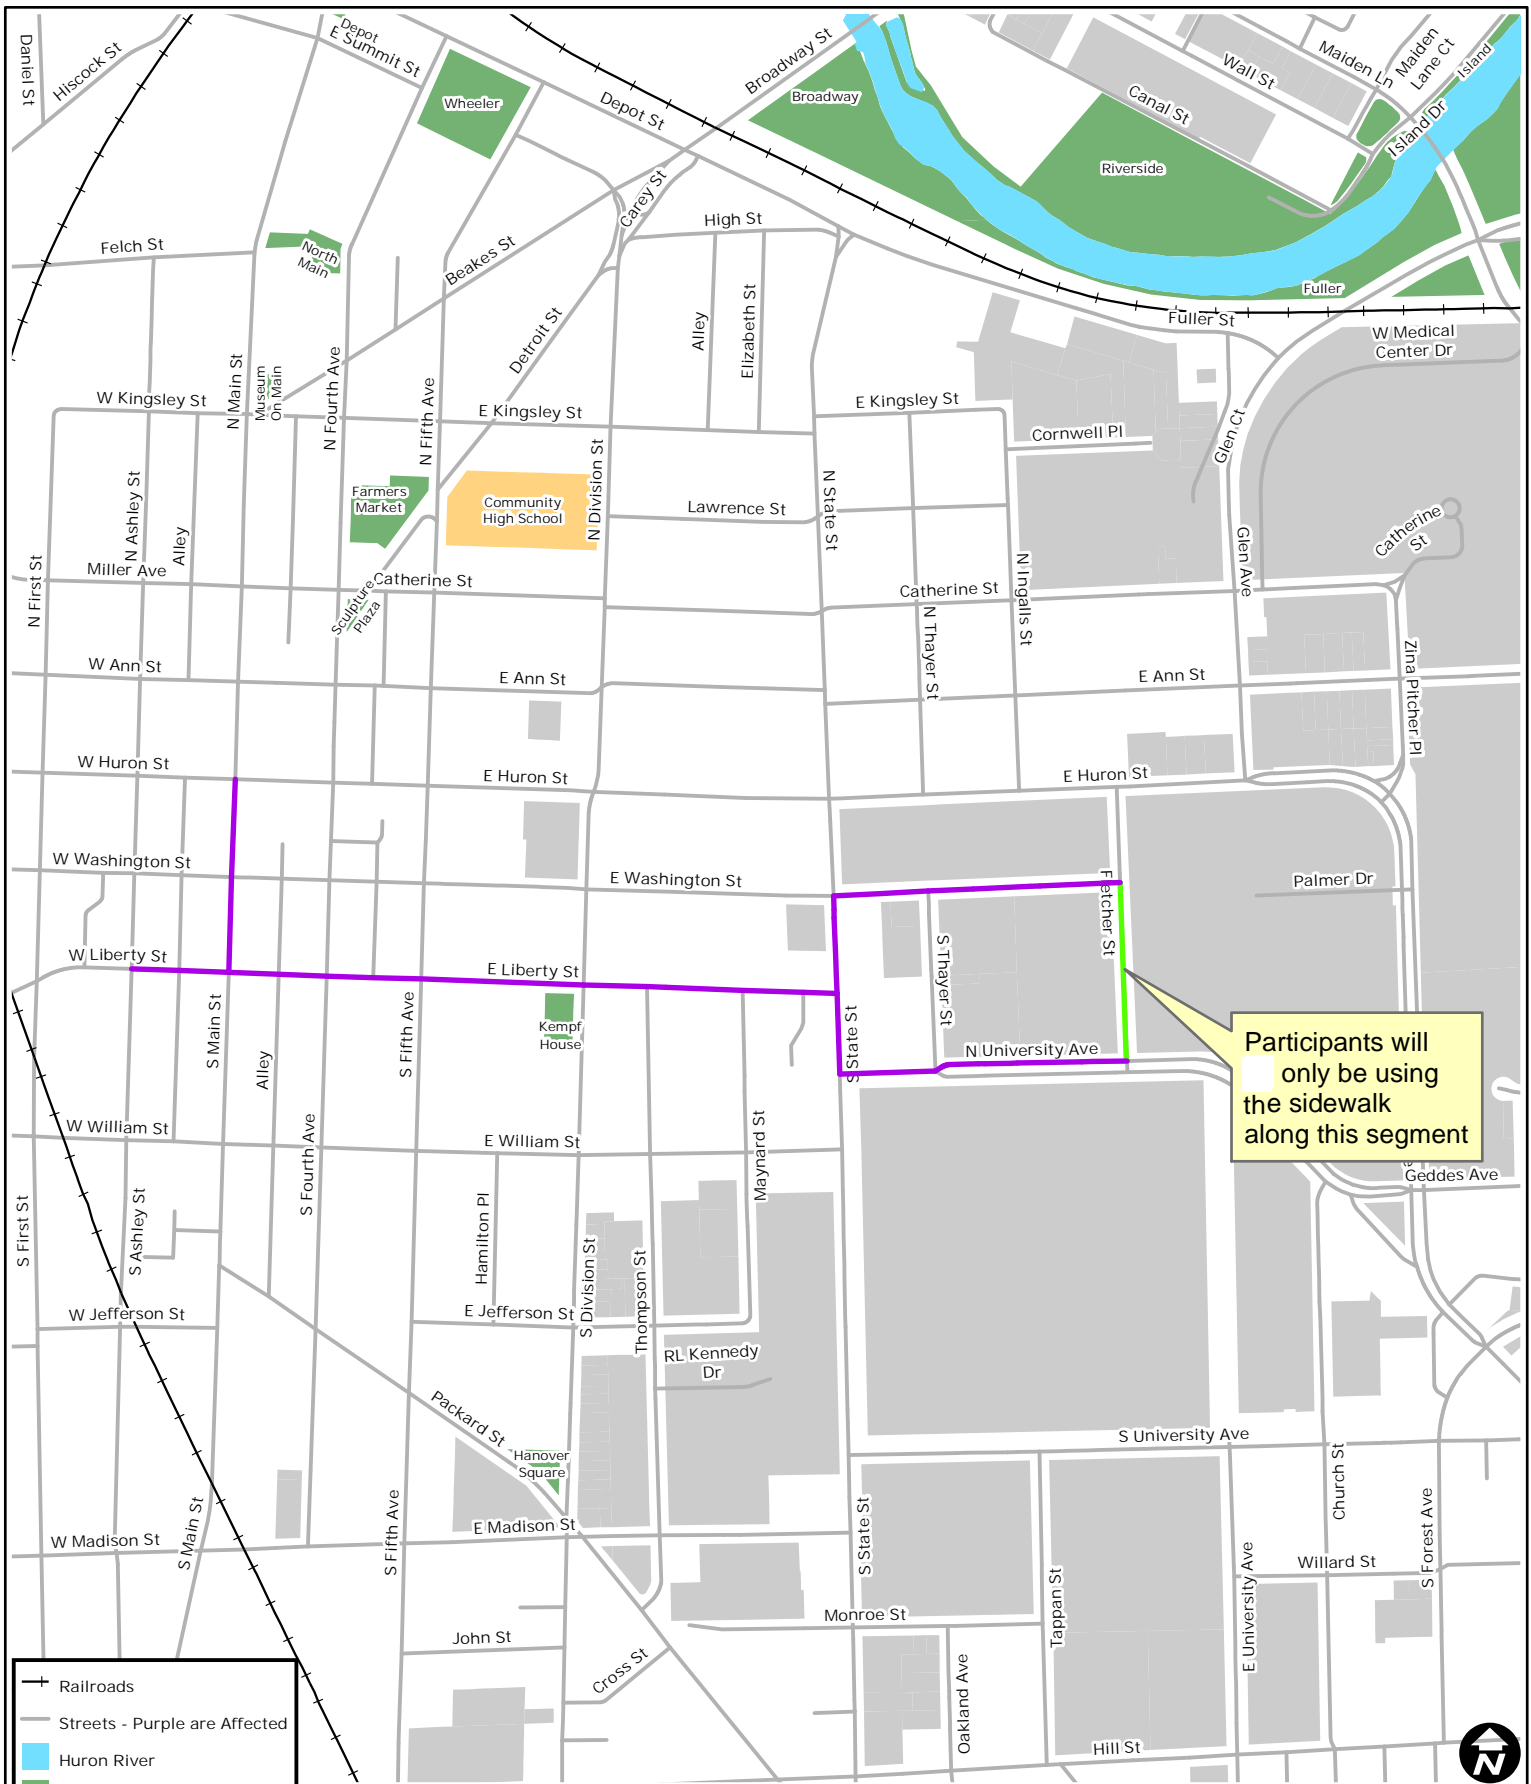

Plumbers and Pipe Fitters 5K

- Railroads
- Streets - Purple are Affected
- Huron River
- Parks
- Schools
- Other Open Space
- University Owned

Participants will only be using the sidewalk along this segment