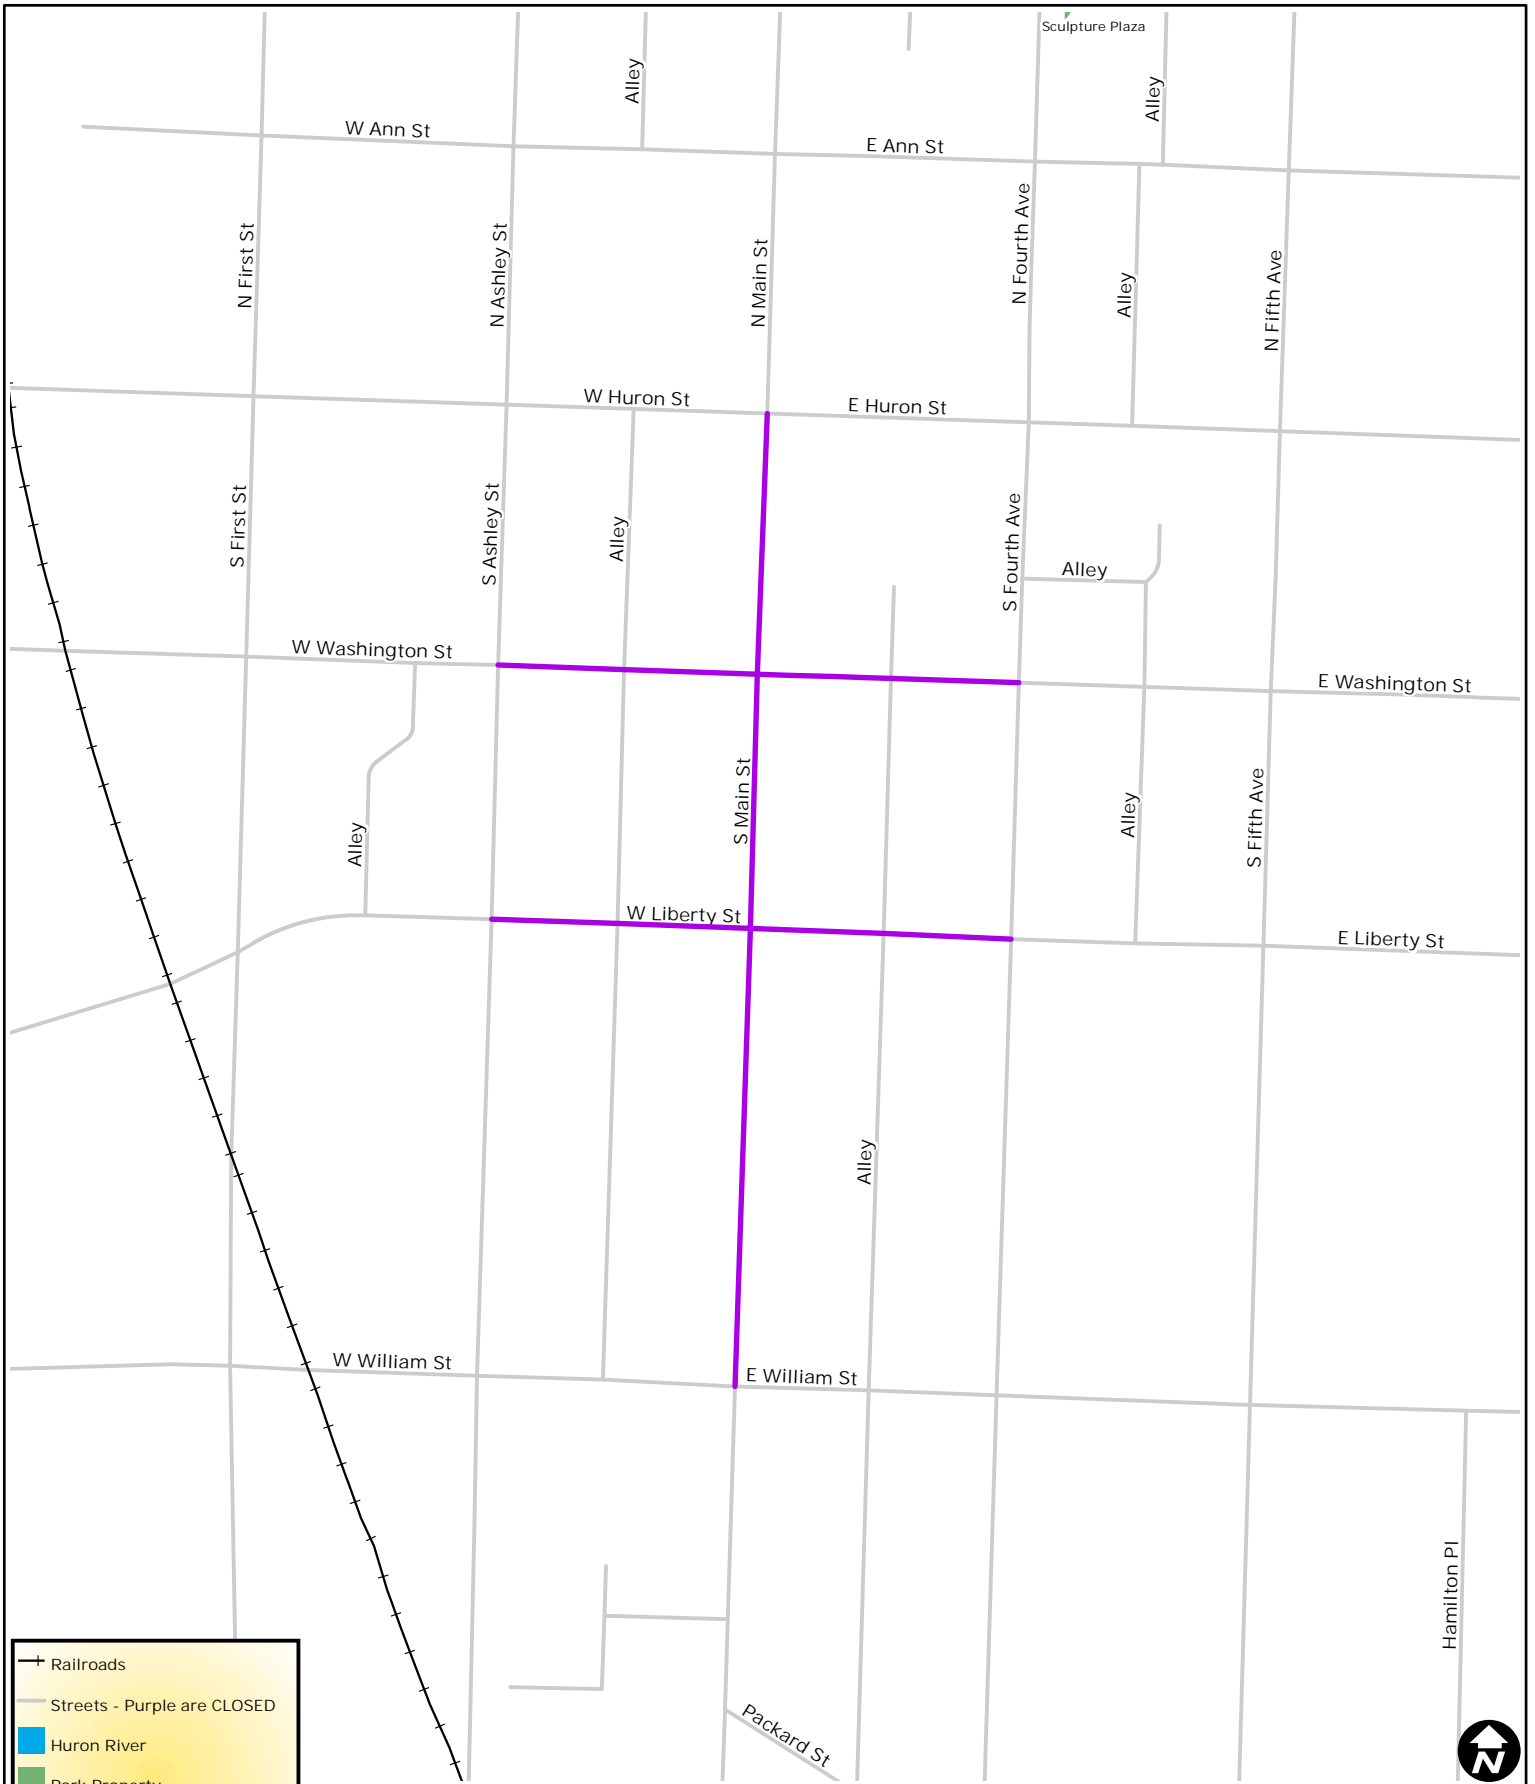

UA Block Party

- Railroads
- Streets - Purple are CLOSED
- Huron River
- Park Property
- School Property
- Non City Open Space Property
- University Property

Hamilton Pl

City of Ann Arbor Map Disclaimer:

Map Created: 3/7/2012