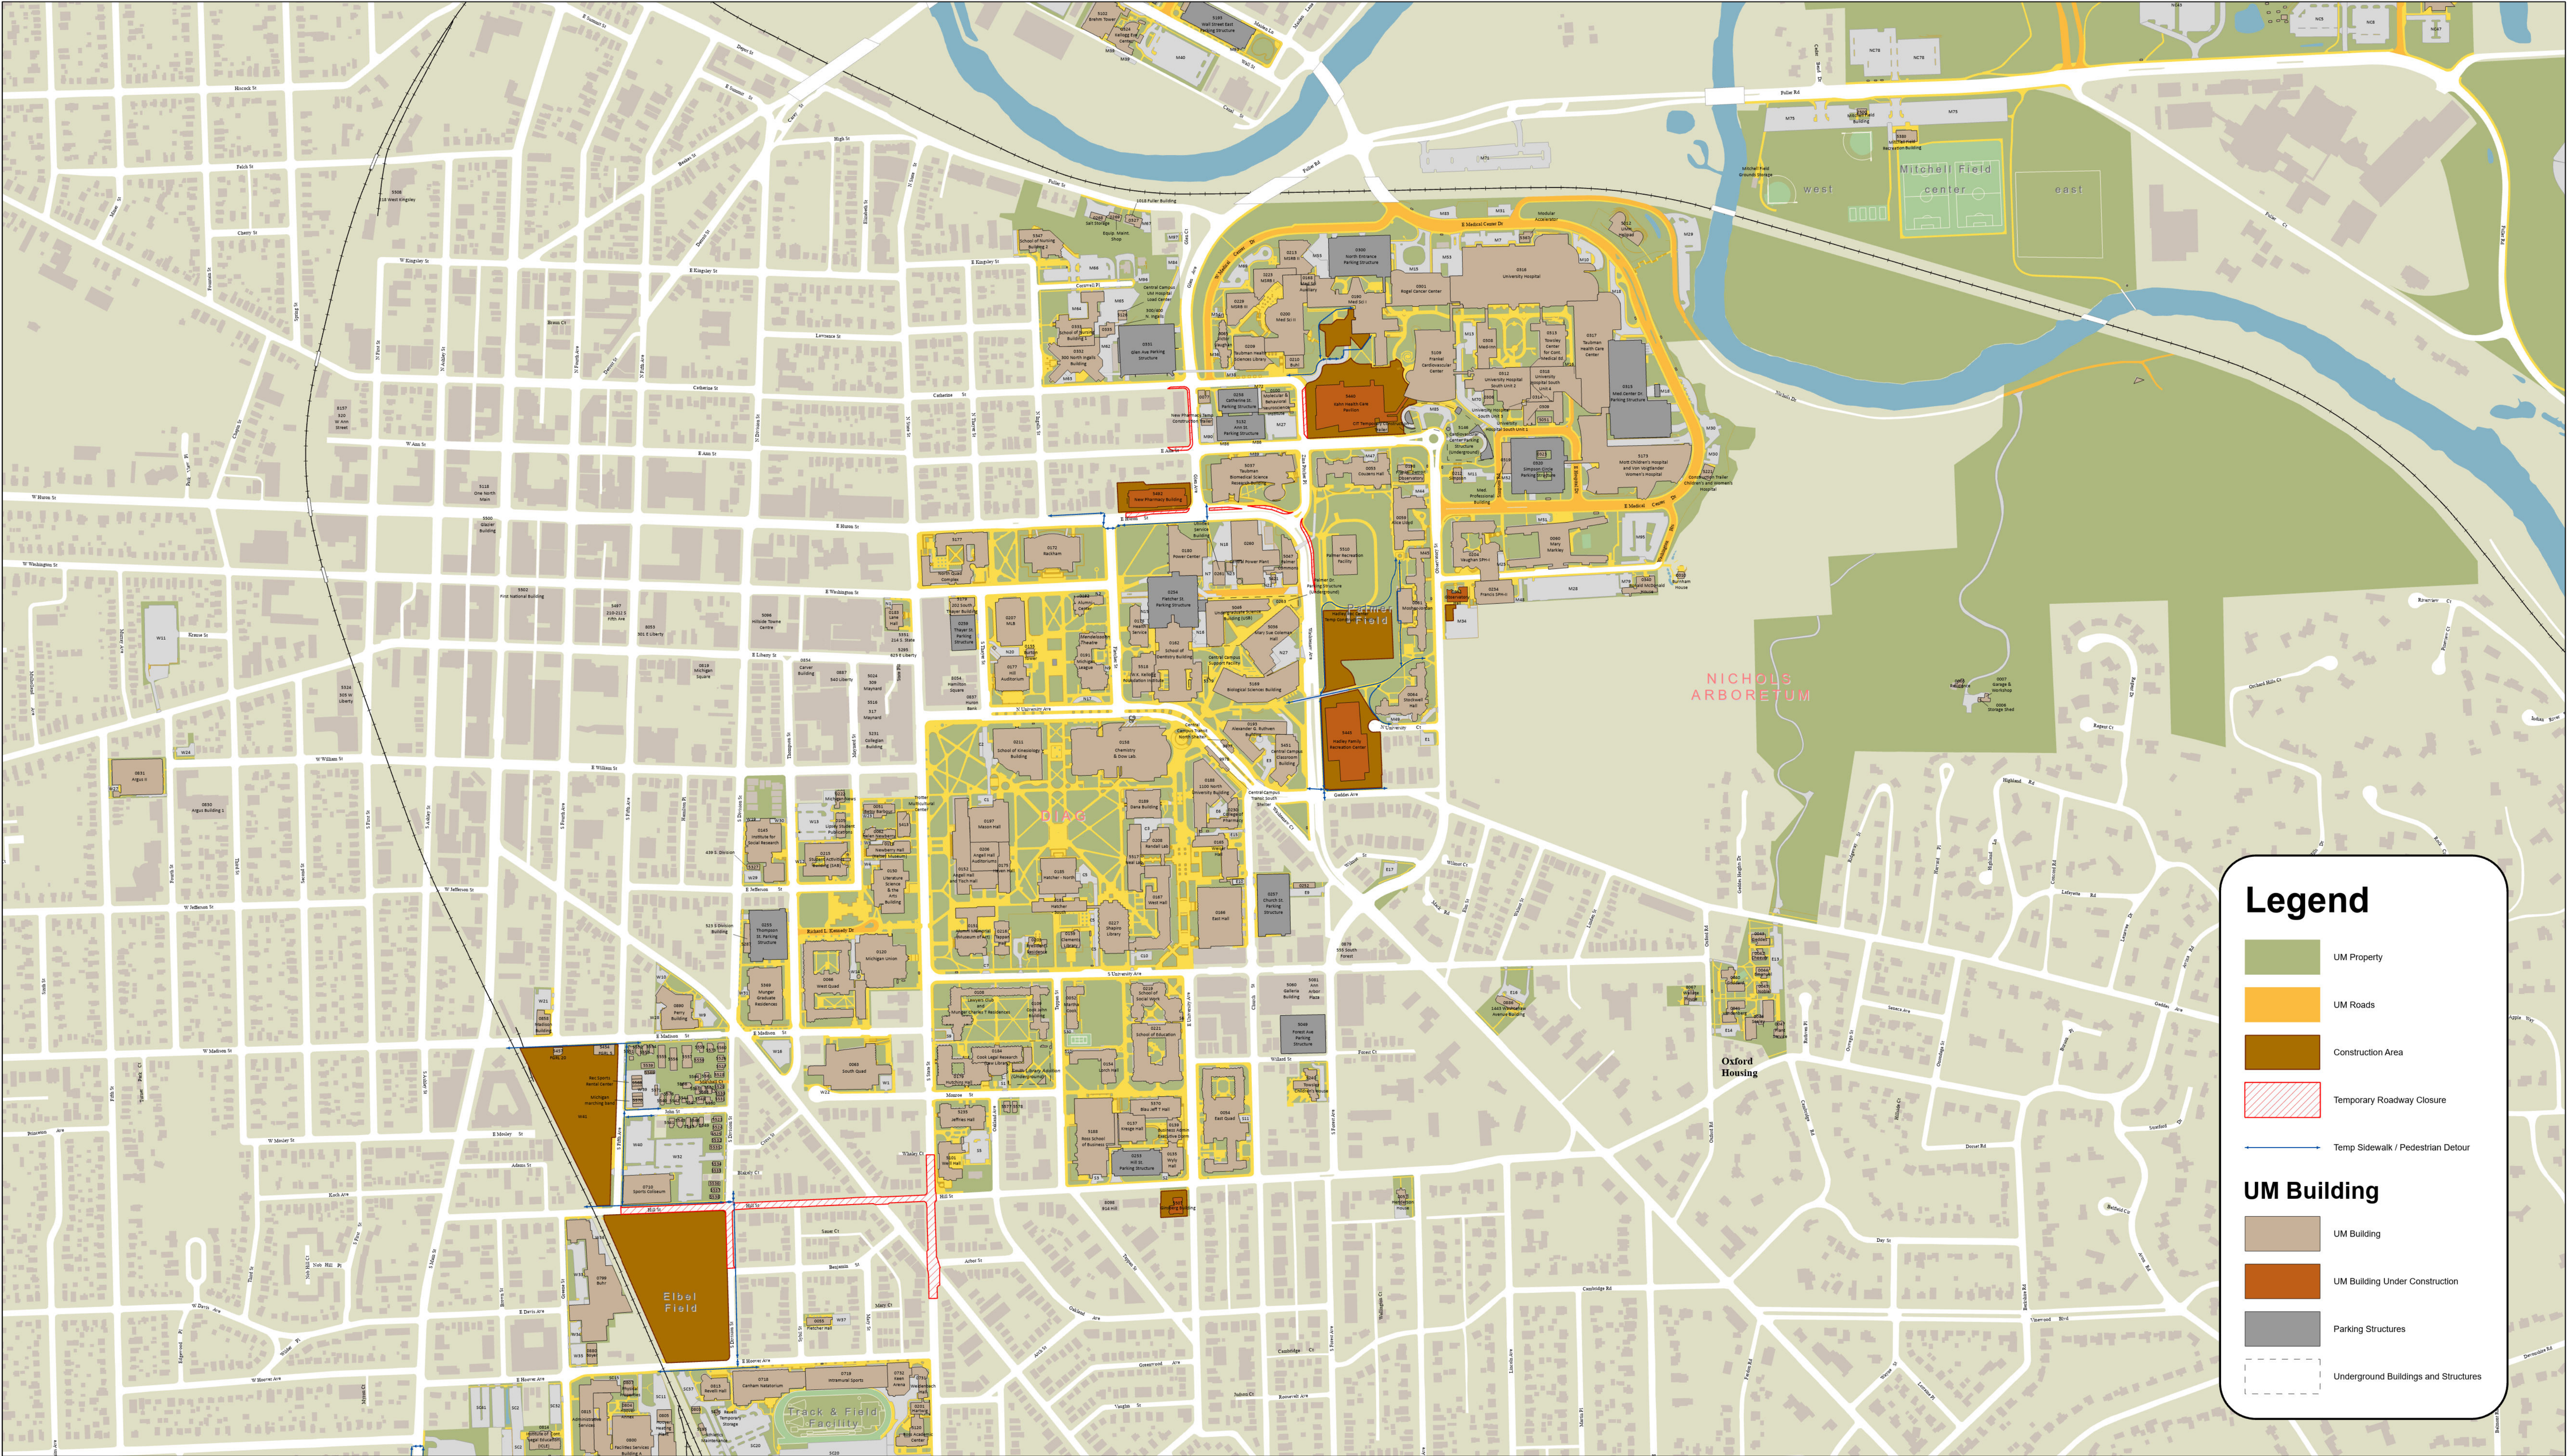

# Central Campus University of Michigan Ann Arbor, Michigan

### Legend

- UM Property
- UM Roads
- Construction Area
- Temporary Roadway Closure
- Temp Sidewalk / Pedestrian Detour

### UM Building

- UM Building
- UM Building Under Construction
- Parking Structures
- Underground Buildings and Structures