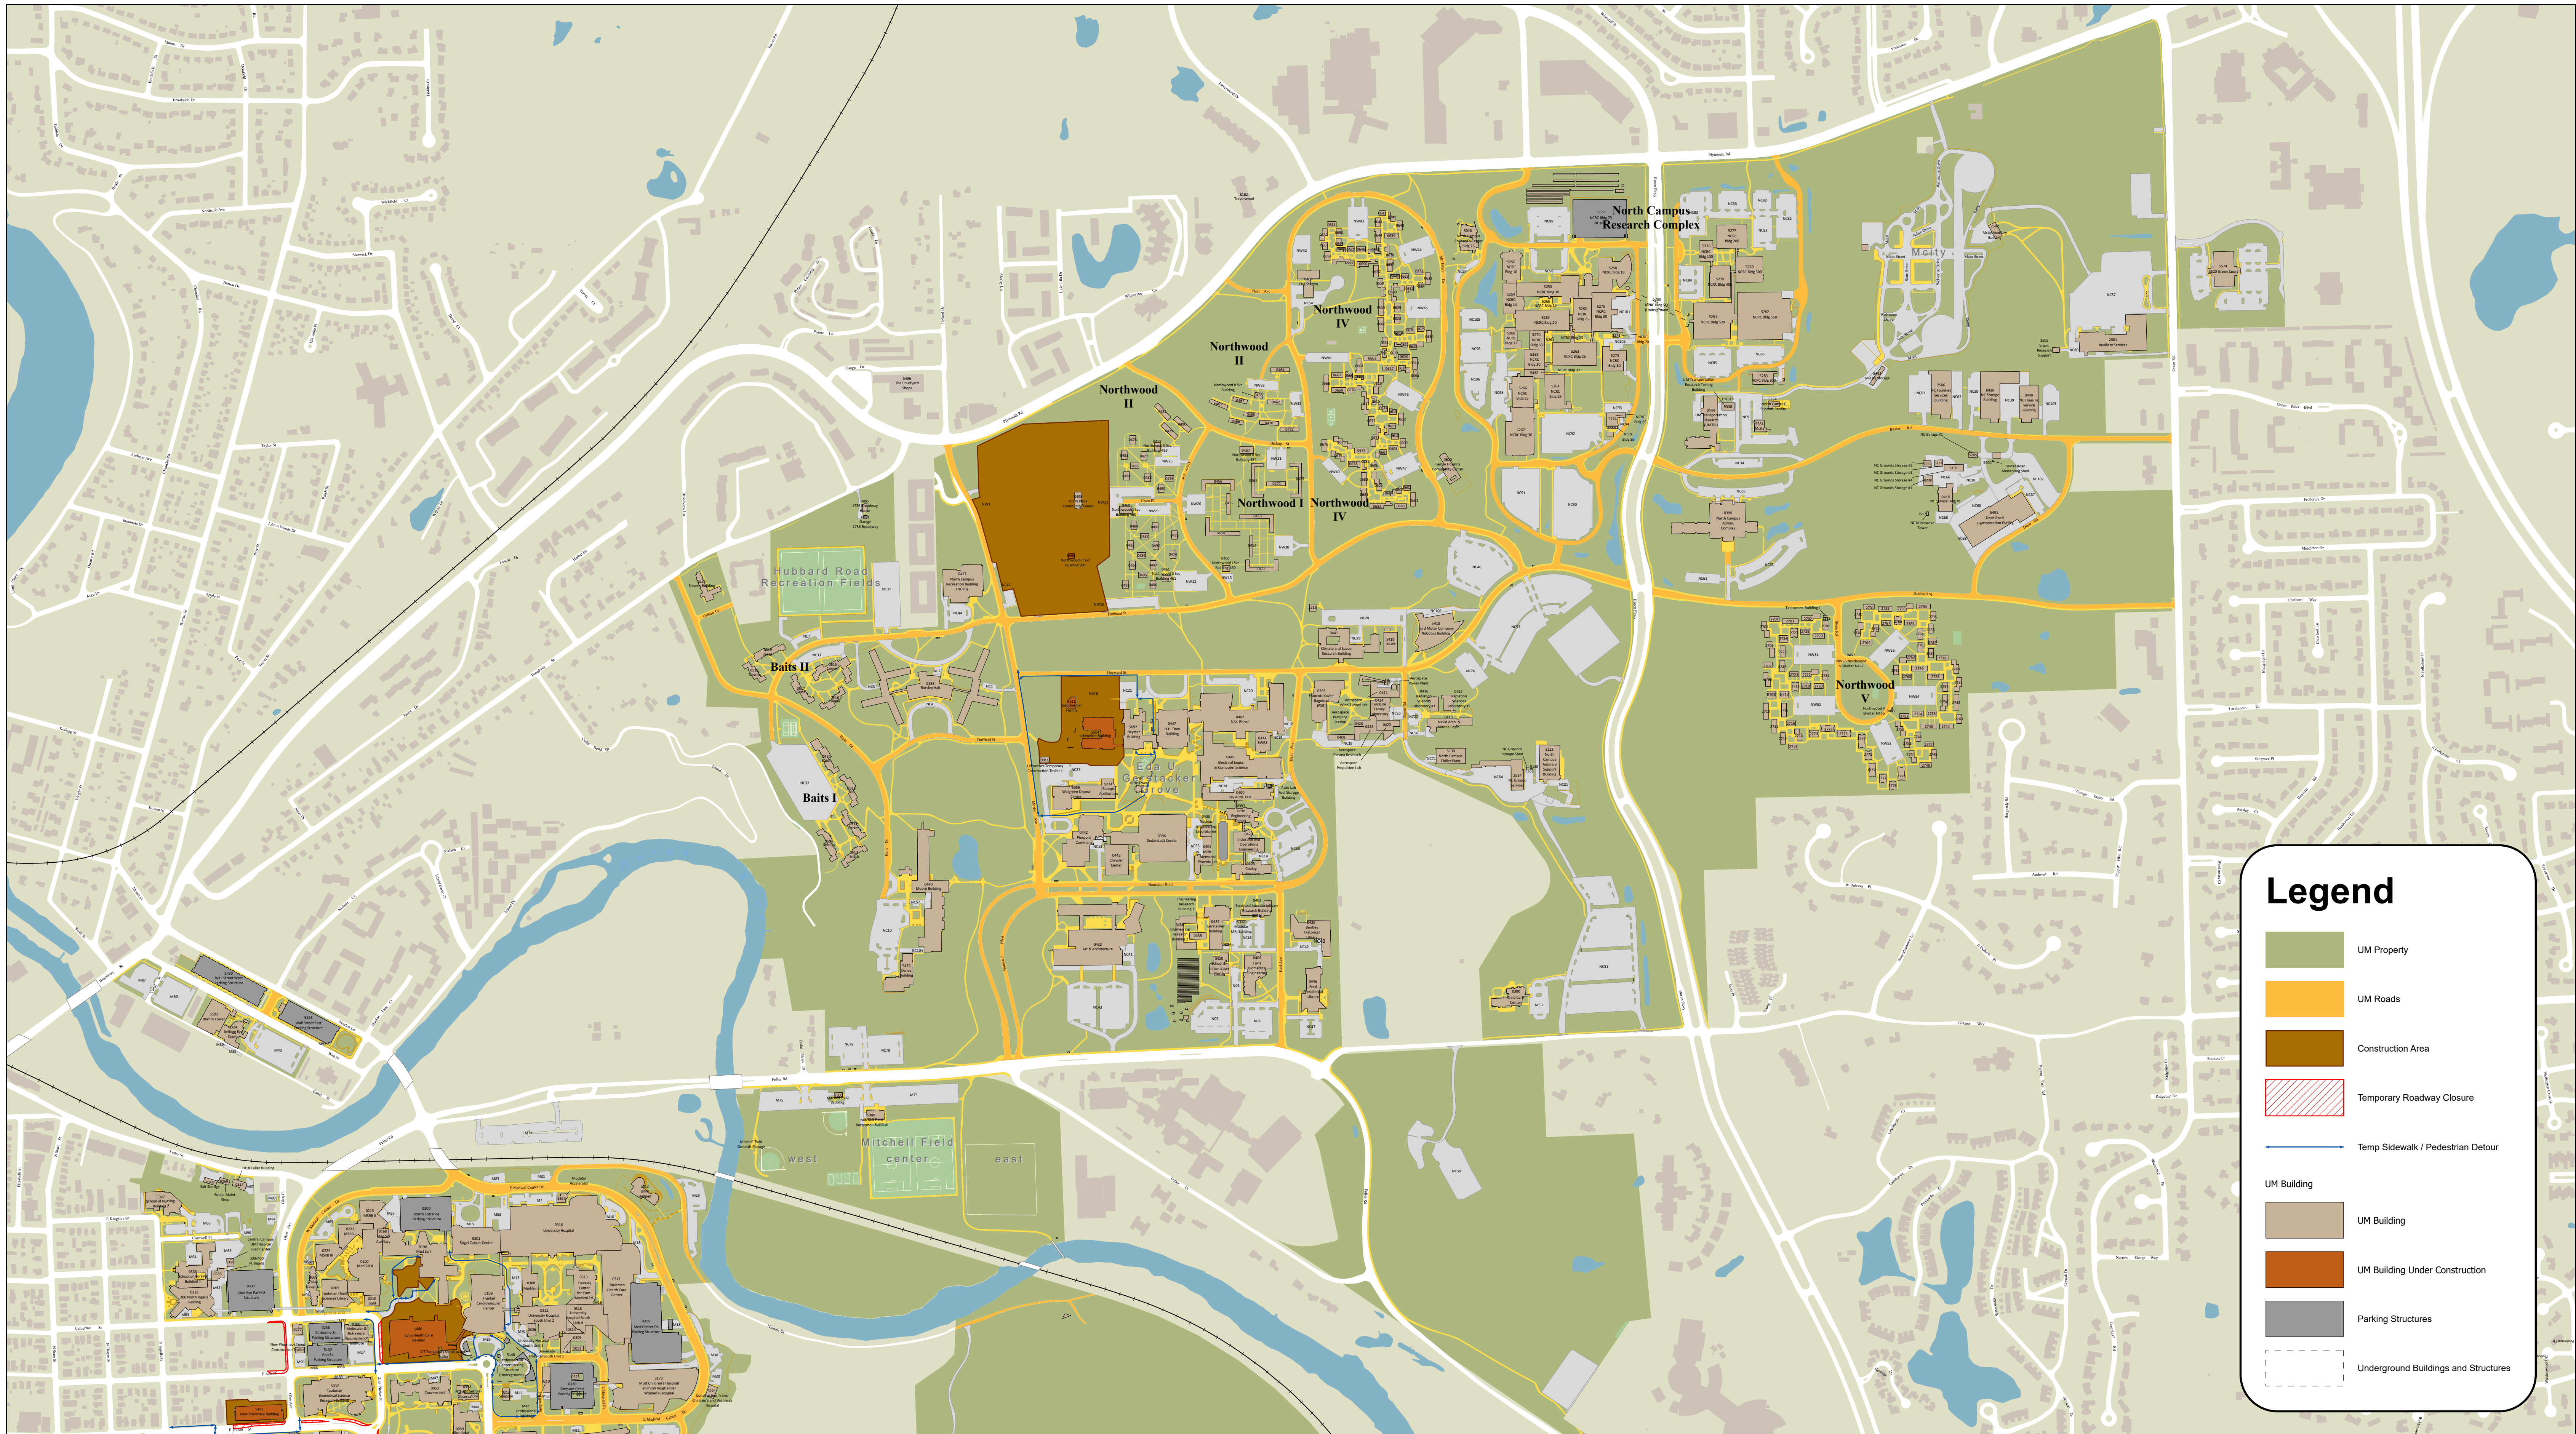

North Campus University of Michigan Ann Arbor, Michigan

Legend

- UM Property
- UM Roads
- Construction Area
- Temporary Roadway Closure
- Temp Sidewalk / Pedestrian Detour
- UM Building**
- UM Building
- UM Building Under Construction
- Parking Structures
- Underground Buildings and Structures

March 2024