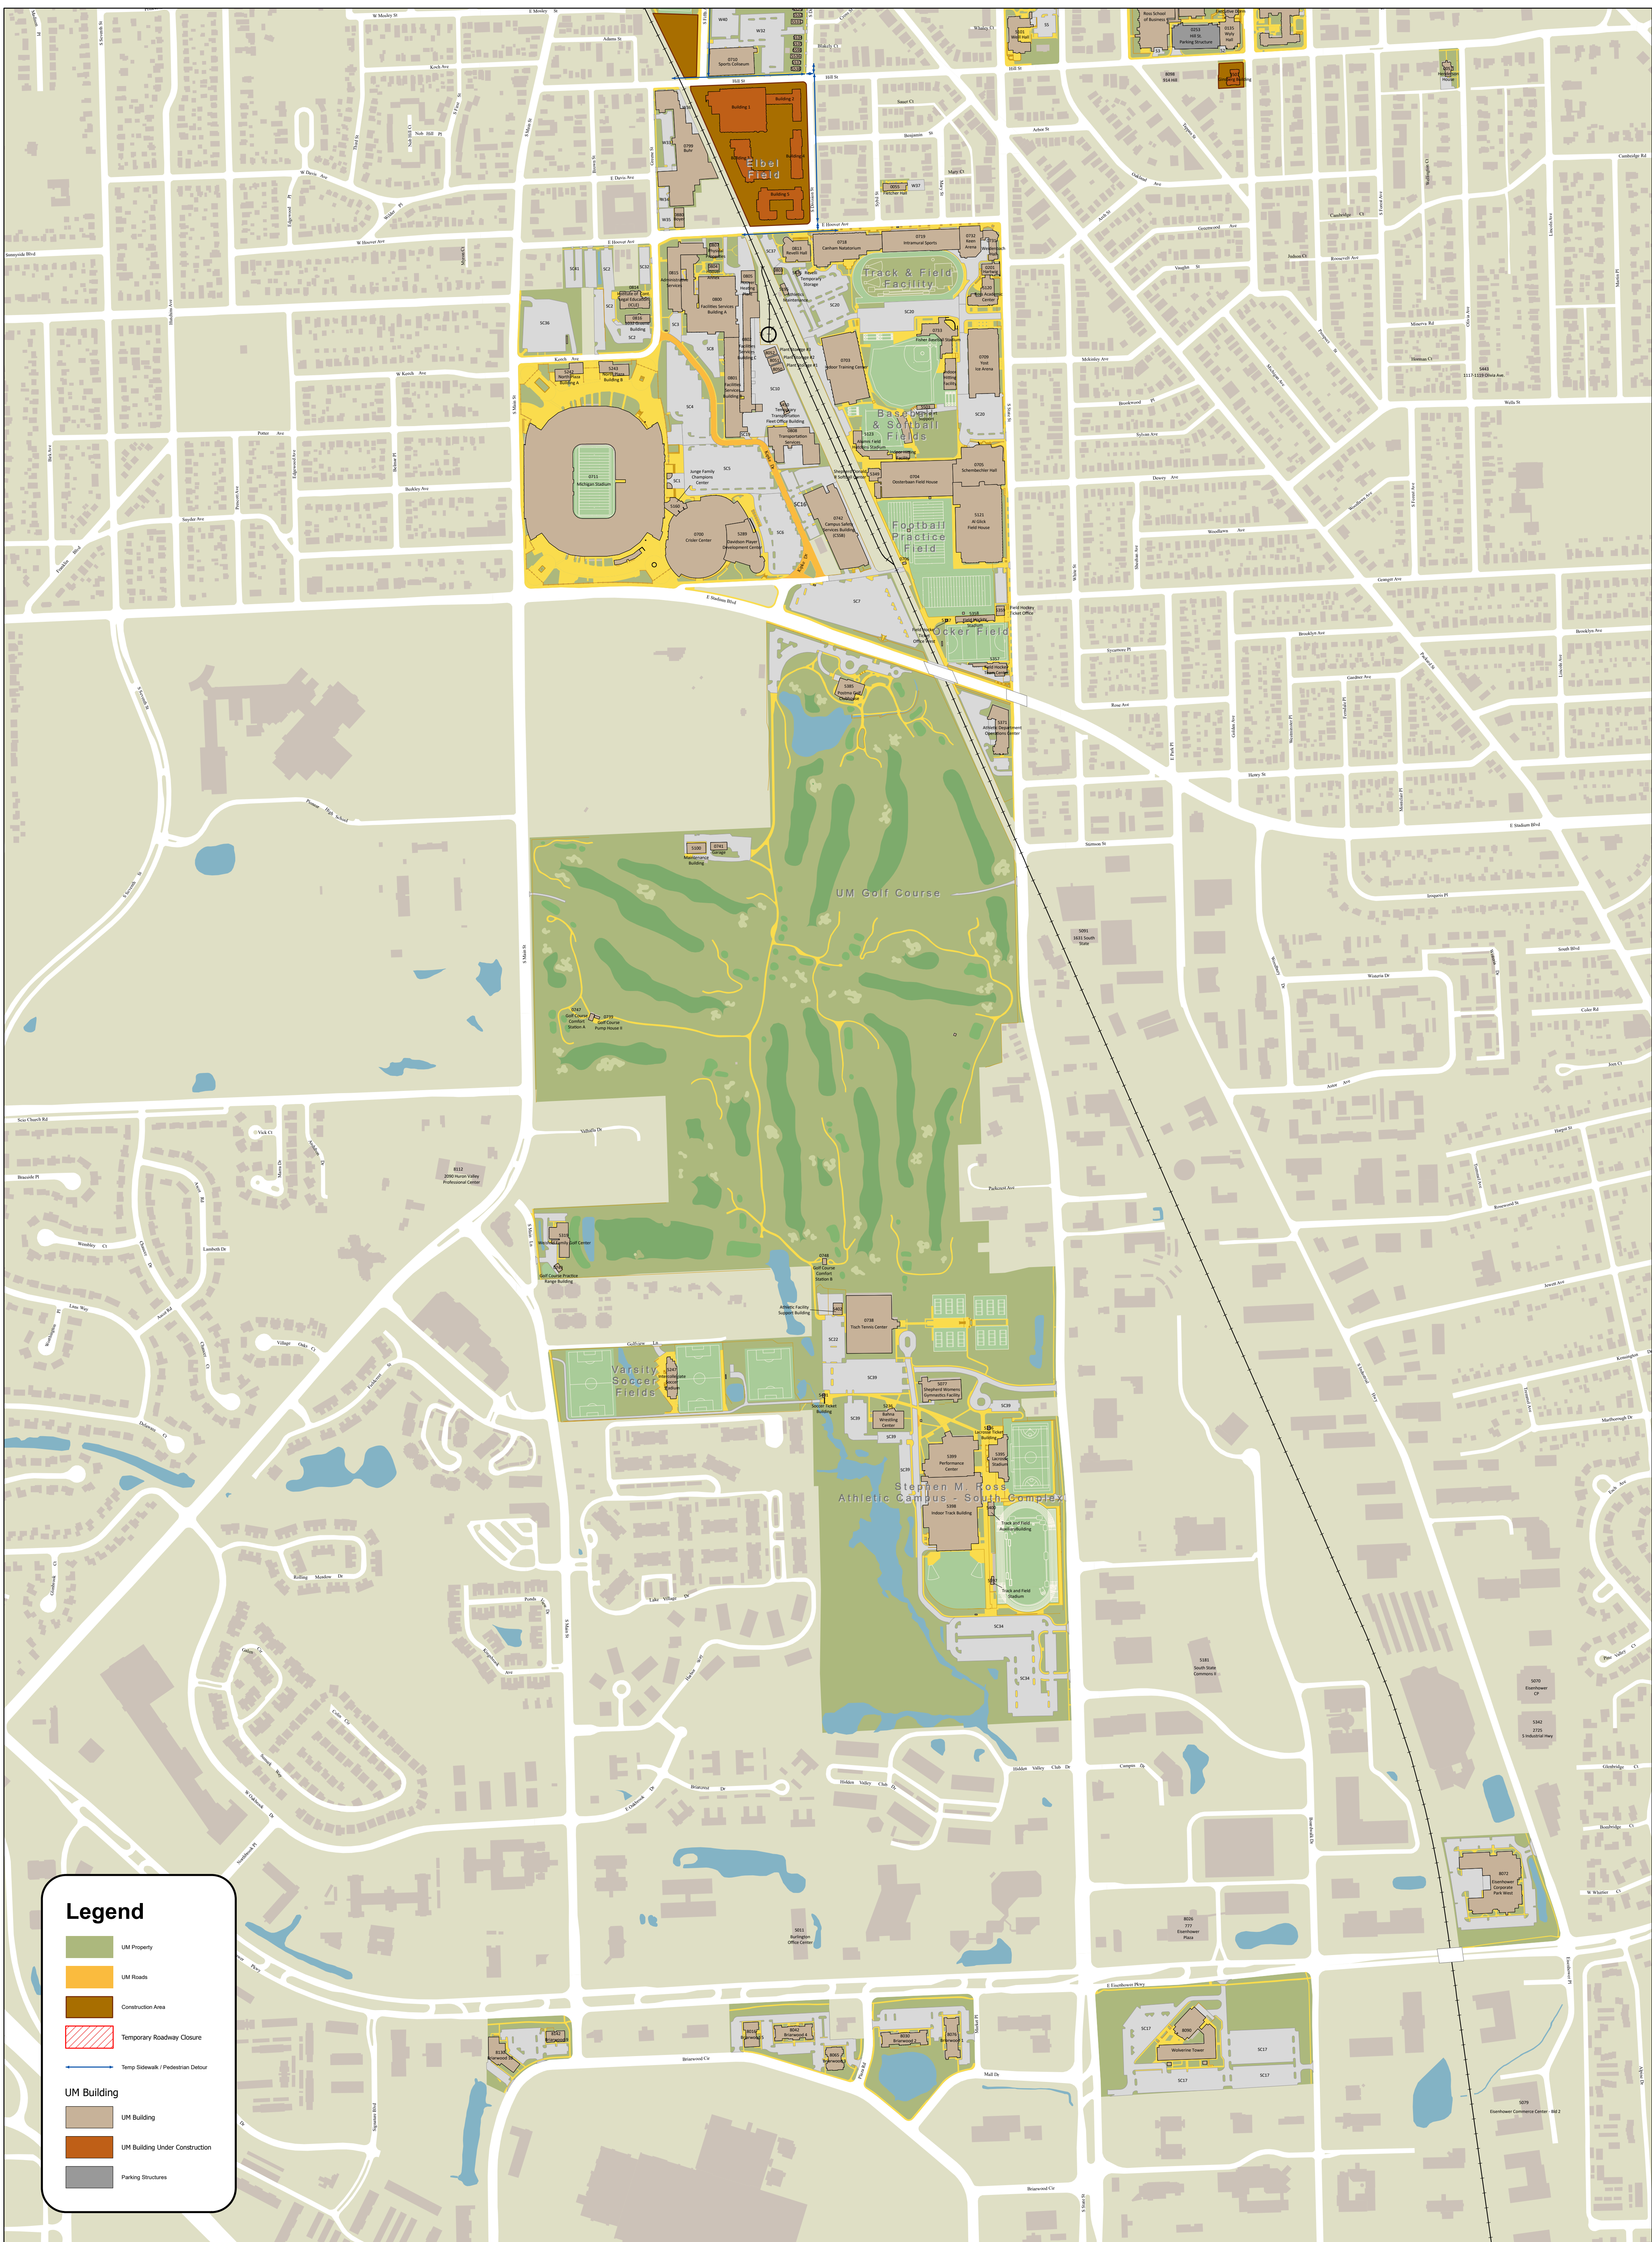

Ross Athletic Campus

University of Michigan

Ann Arbor, Michigan

Legend

- UM Property
- UM Roads
- Construction Area
- Temporary Roadway Closure
- Temp Sidewalk / Pedestrian Detour
- UM Building**
- UM Building
- UM Building Under Construction
- Parking Structures