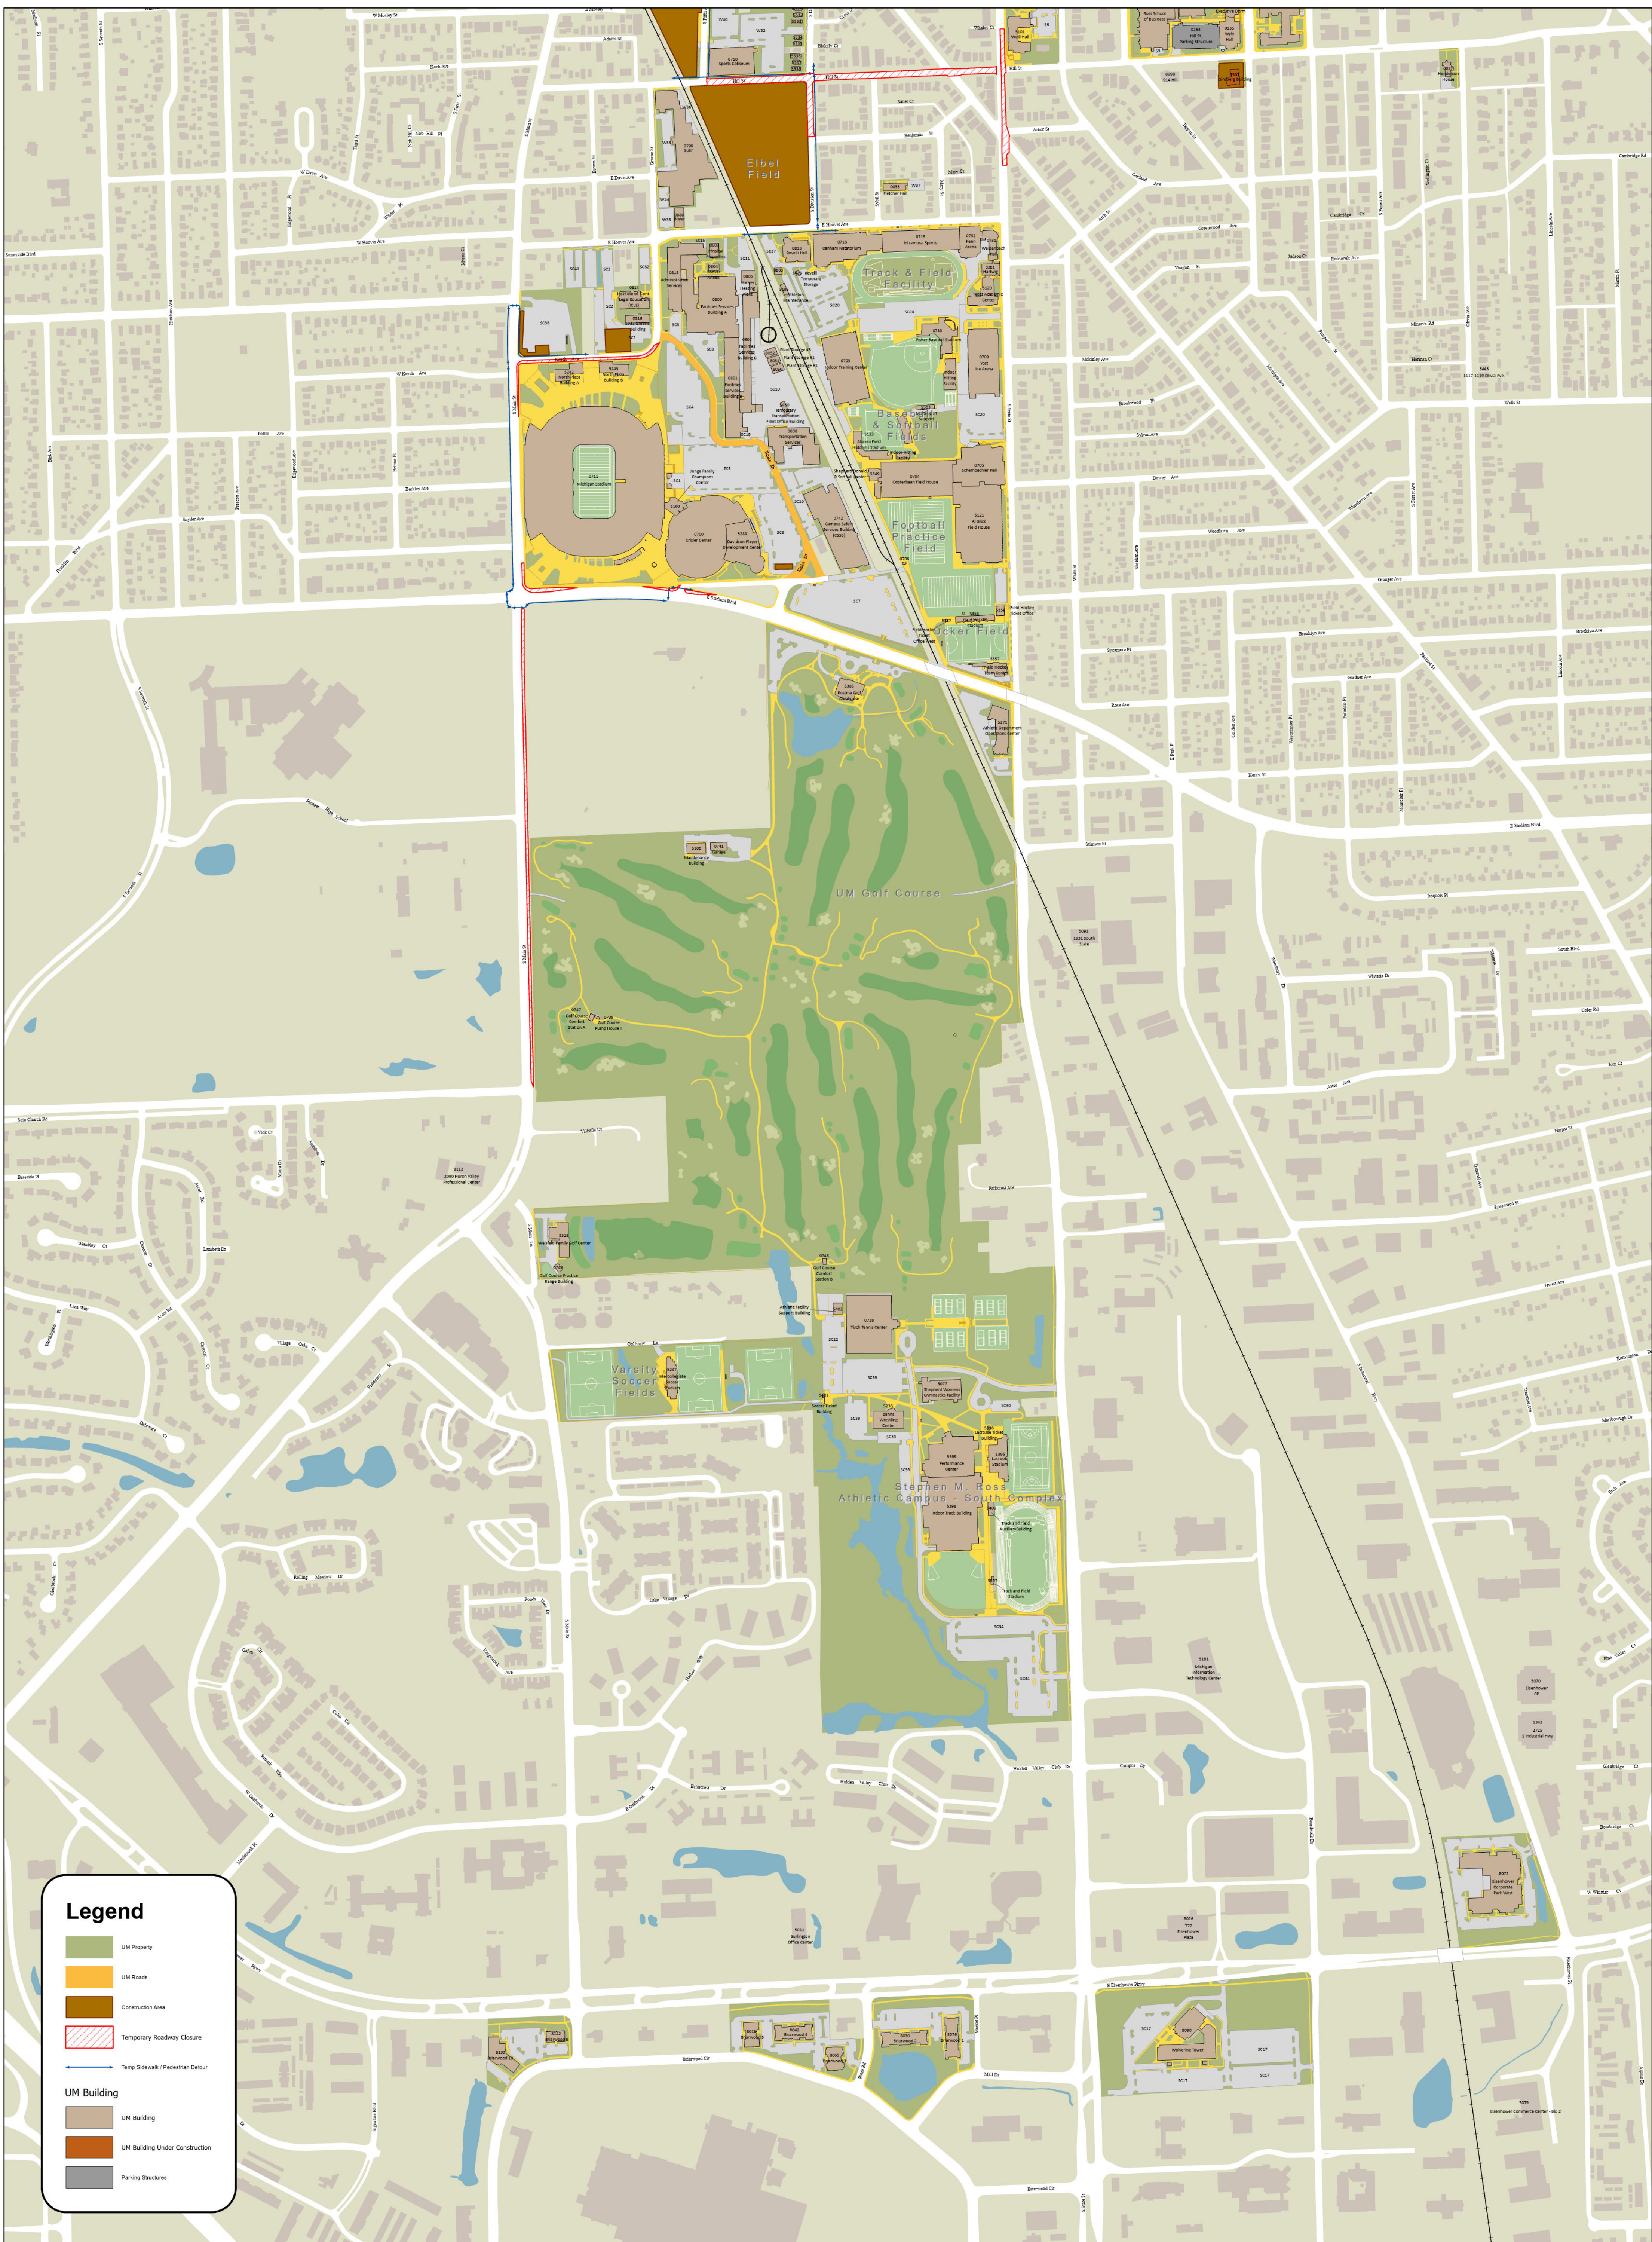

Ross Athletic Campus

University of Michigan

Ann Arbor, Michigan

Legend

- UM Property
- UM Roads
- Construction Area
- Temporary Roadway Closure
- Temp Sidewalk / Pedestrian Detour
- UM Building
- UM Building Under Construction
- Parking Structures

May 2024