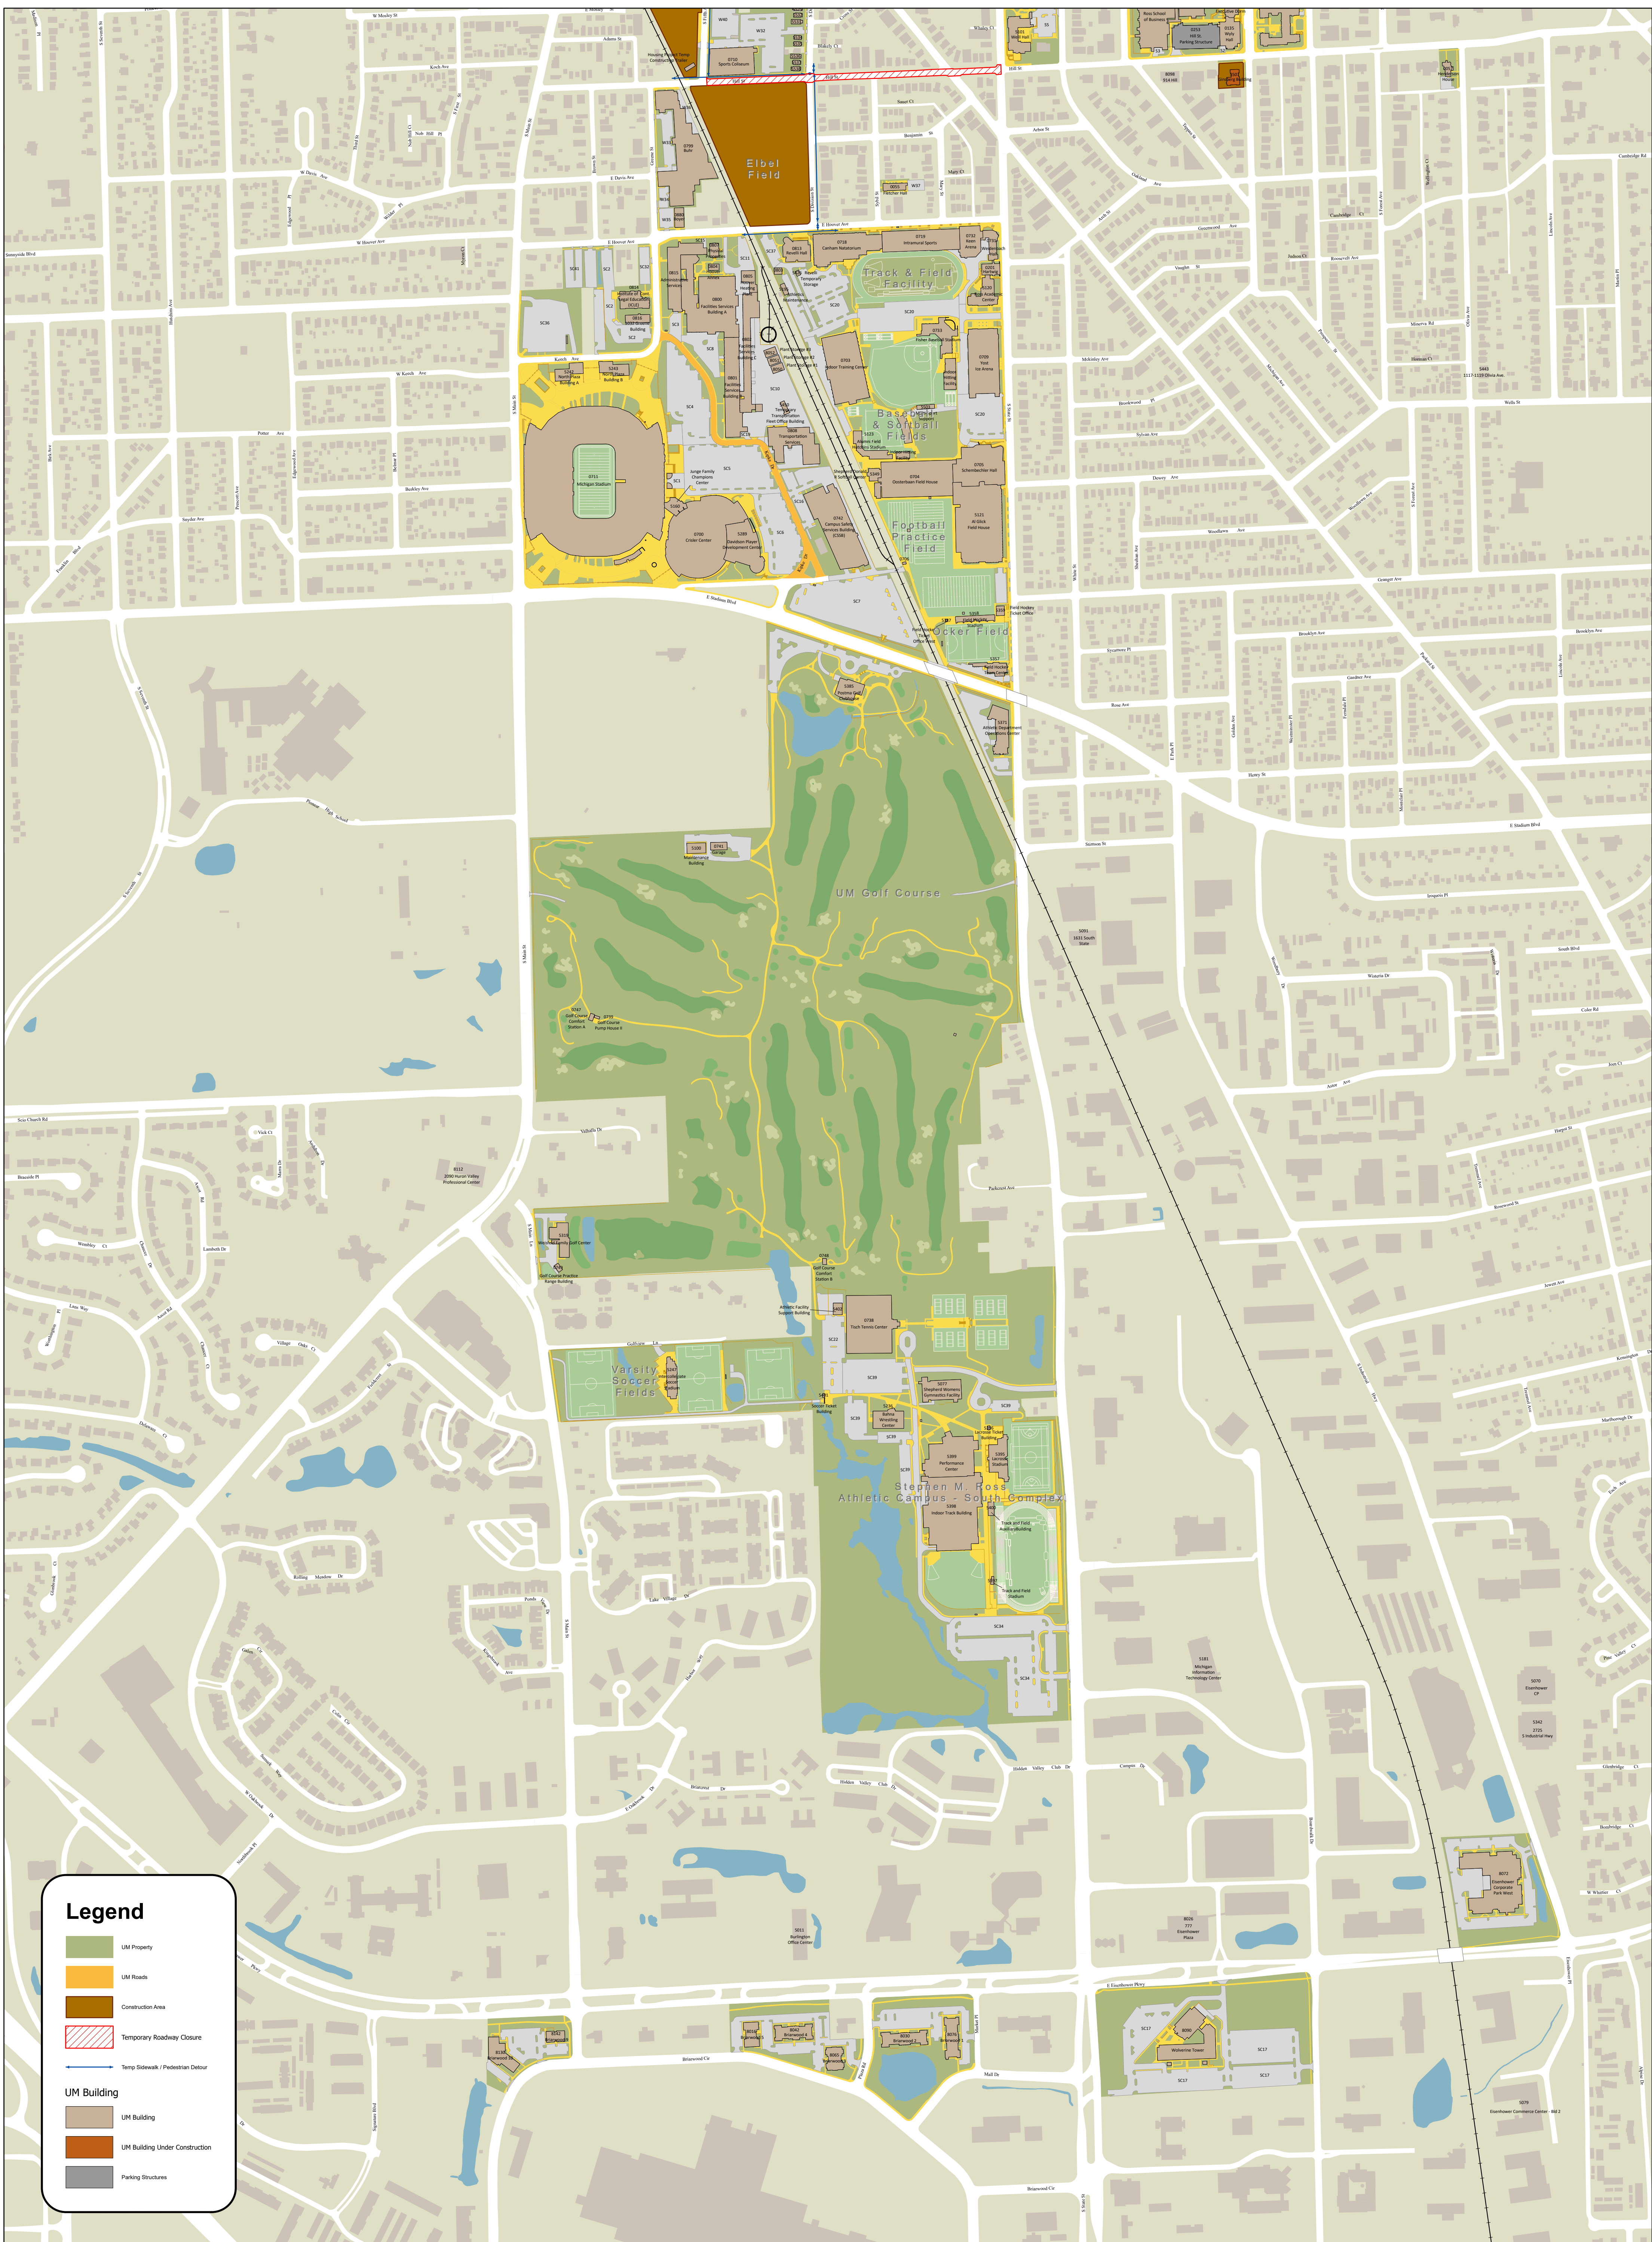

# Ross Athletic Campus

## University of Michigan

### Ann Arbor, Michigan

**Legend**

- UM Property
- UM Roads
- Construction Area
- Temporary Roadway Closure
- Temp Sidewalk / Pedestrian Detour
- UM Building**
- UM Building
- UM Building Under Construction
- Parking Structures