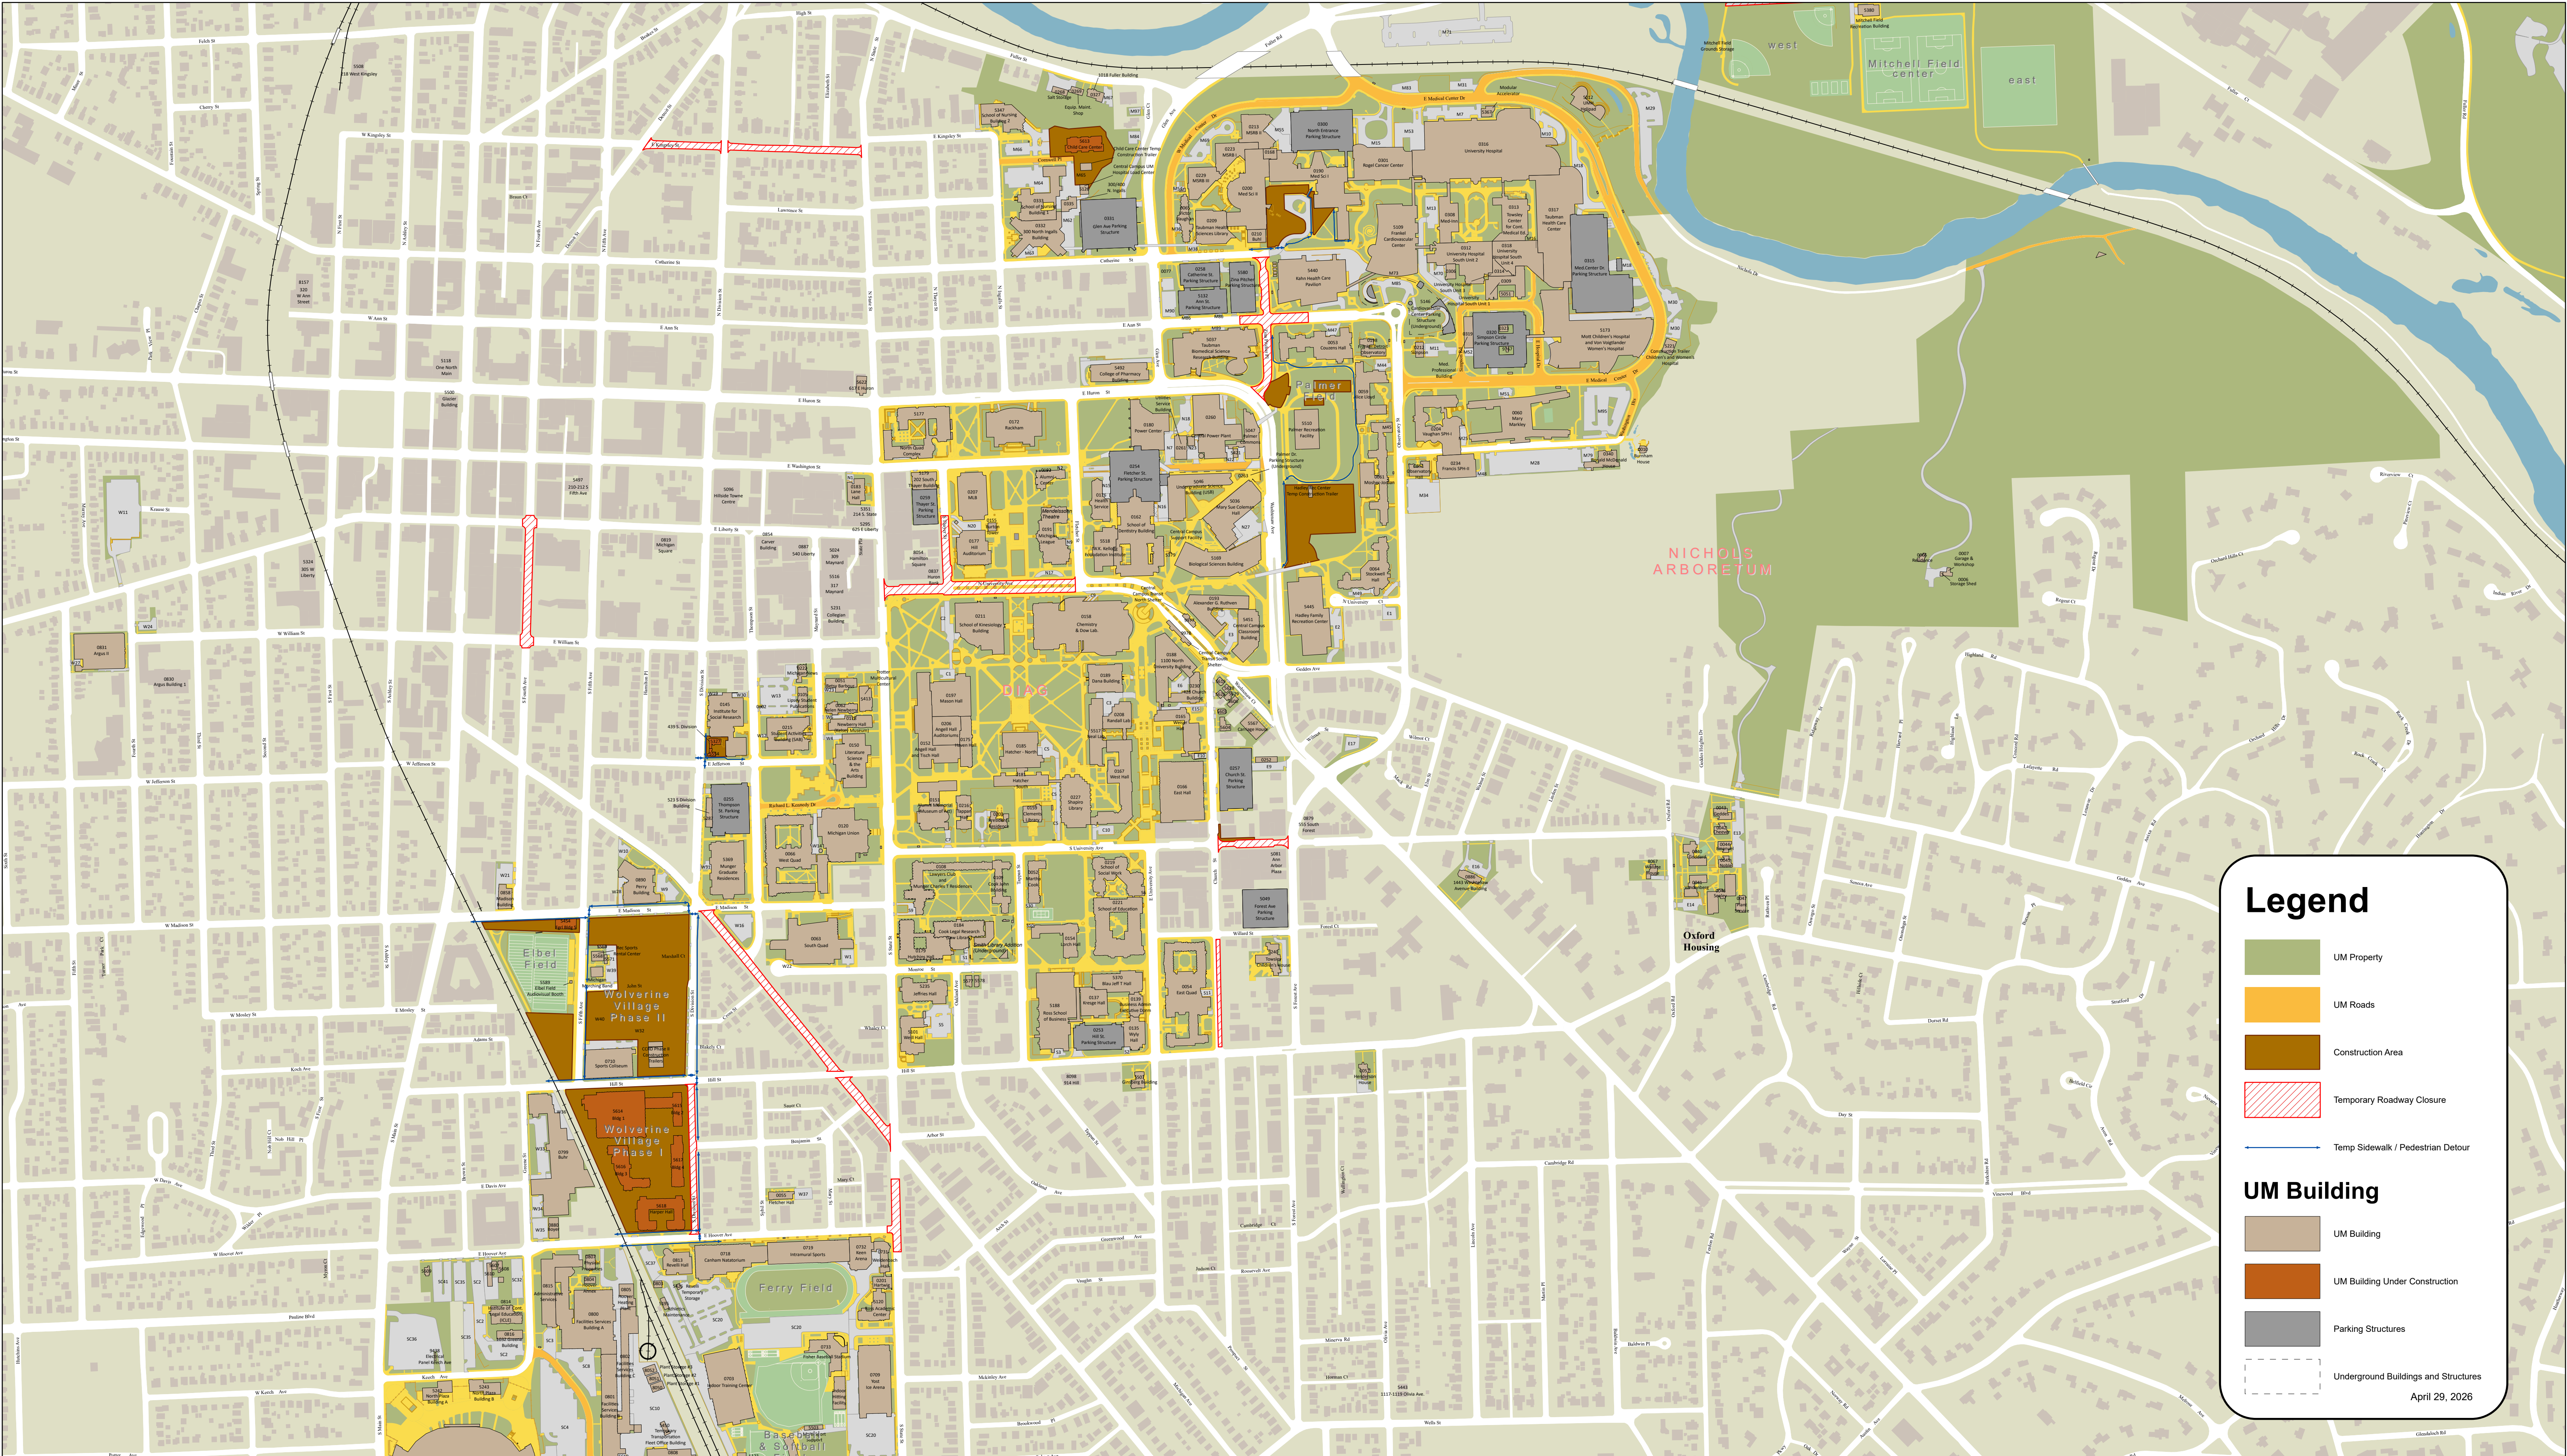

Central Campus Anticipated Road Closures and Pedestrian Detours Monthly Map

University of Michigan, Ann Arbor

May 2026 (Issued April 29, 2026)

Legend

- UM Property
- UM Roads
- Construction Area
- Temporary Roadway Closure
- Temp Sidewalk / Pedestrian Detour

UM Building

- UM Building
- UM Building Under Construction
- Parking Structures
- Underground Buildings and Structures

April 29, 2026

May 2026