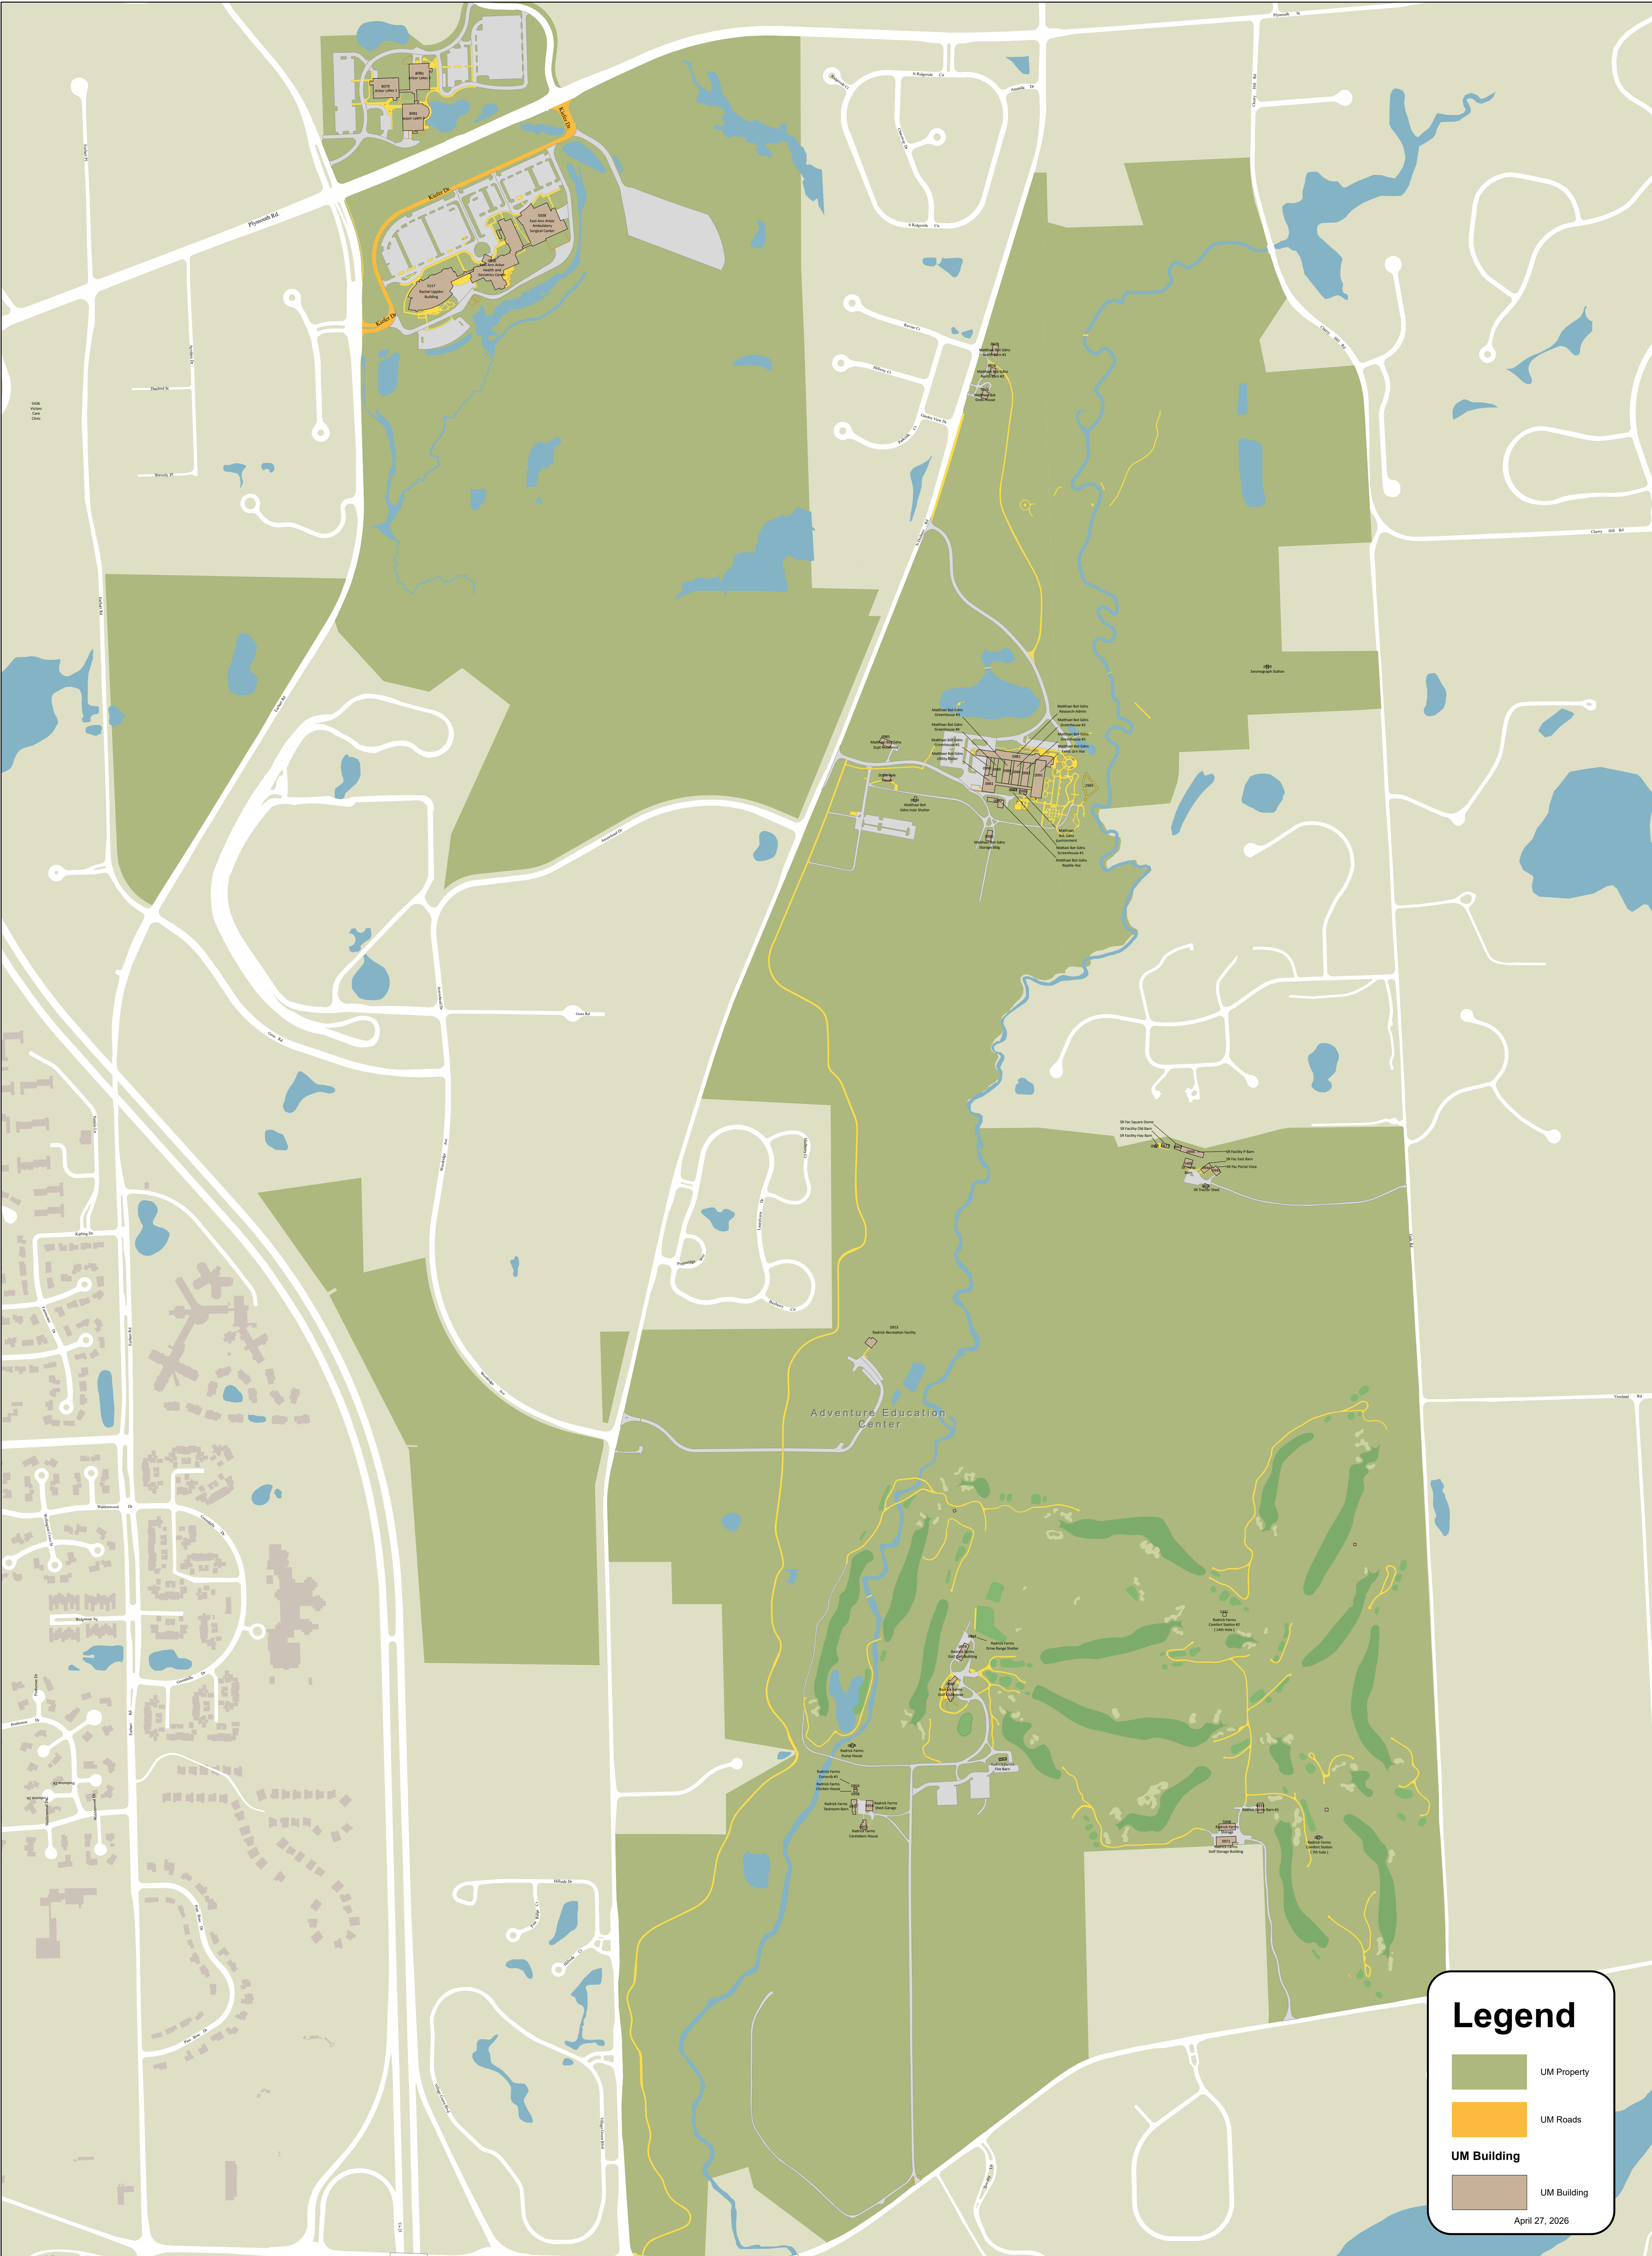

East Medical Campus Anticipated Road Closures and Pedestrian Detours Monthly Map

University of Michigan, Ann Arbor
May 2026 (Issued April 27, 2026)

Legend

- UM Property
- UM Roads
- UM Building
- UM Building

April 27, 2026

May 2026

FACILITIES & OPERATIONS
INFORMATION SERVICES
UNIVERSITY OF MICHIGAN