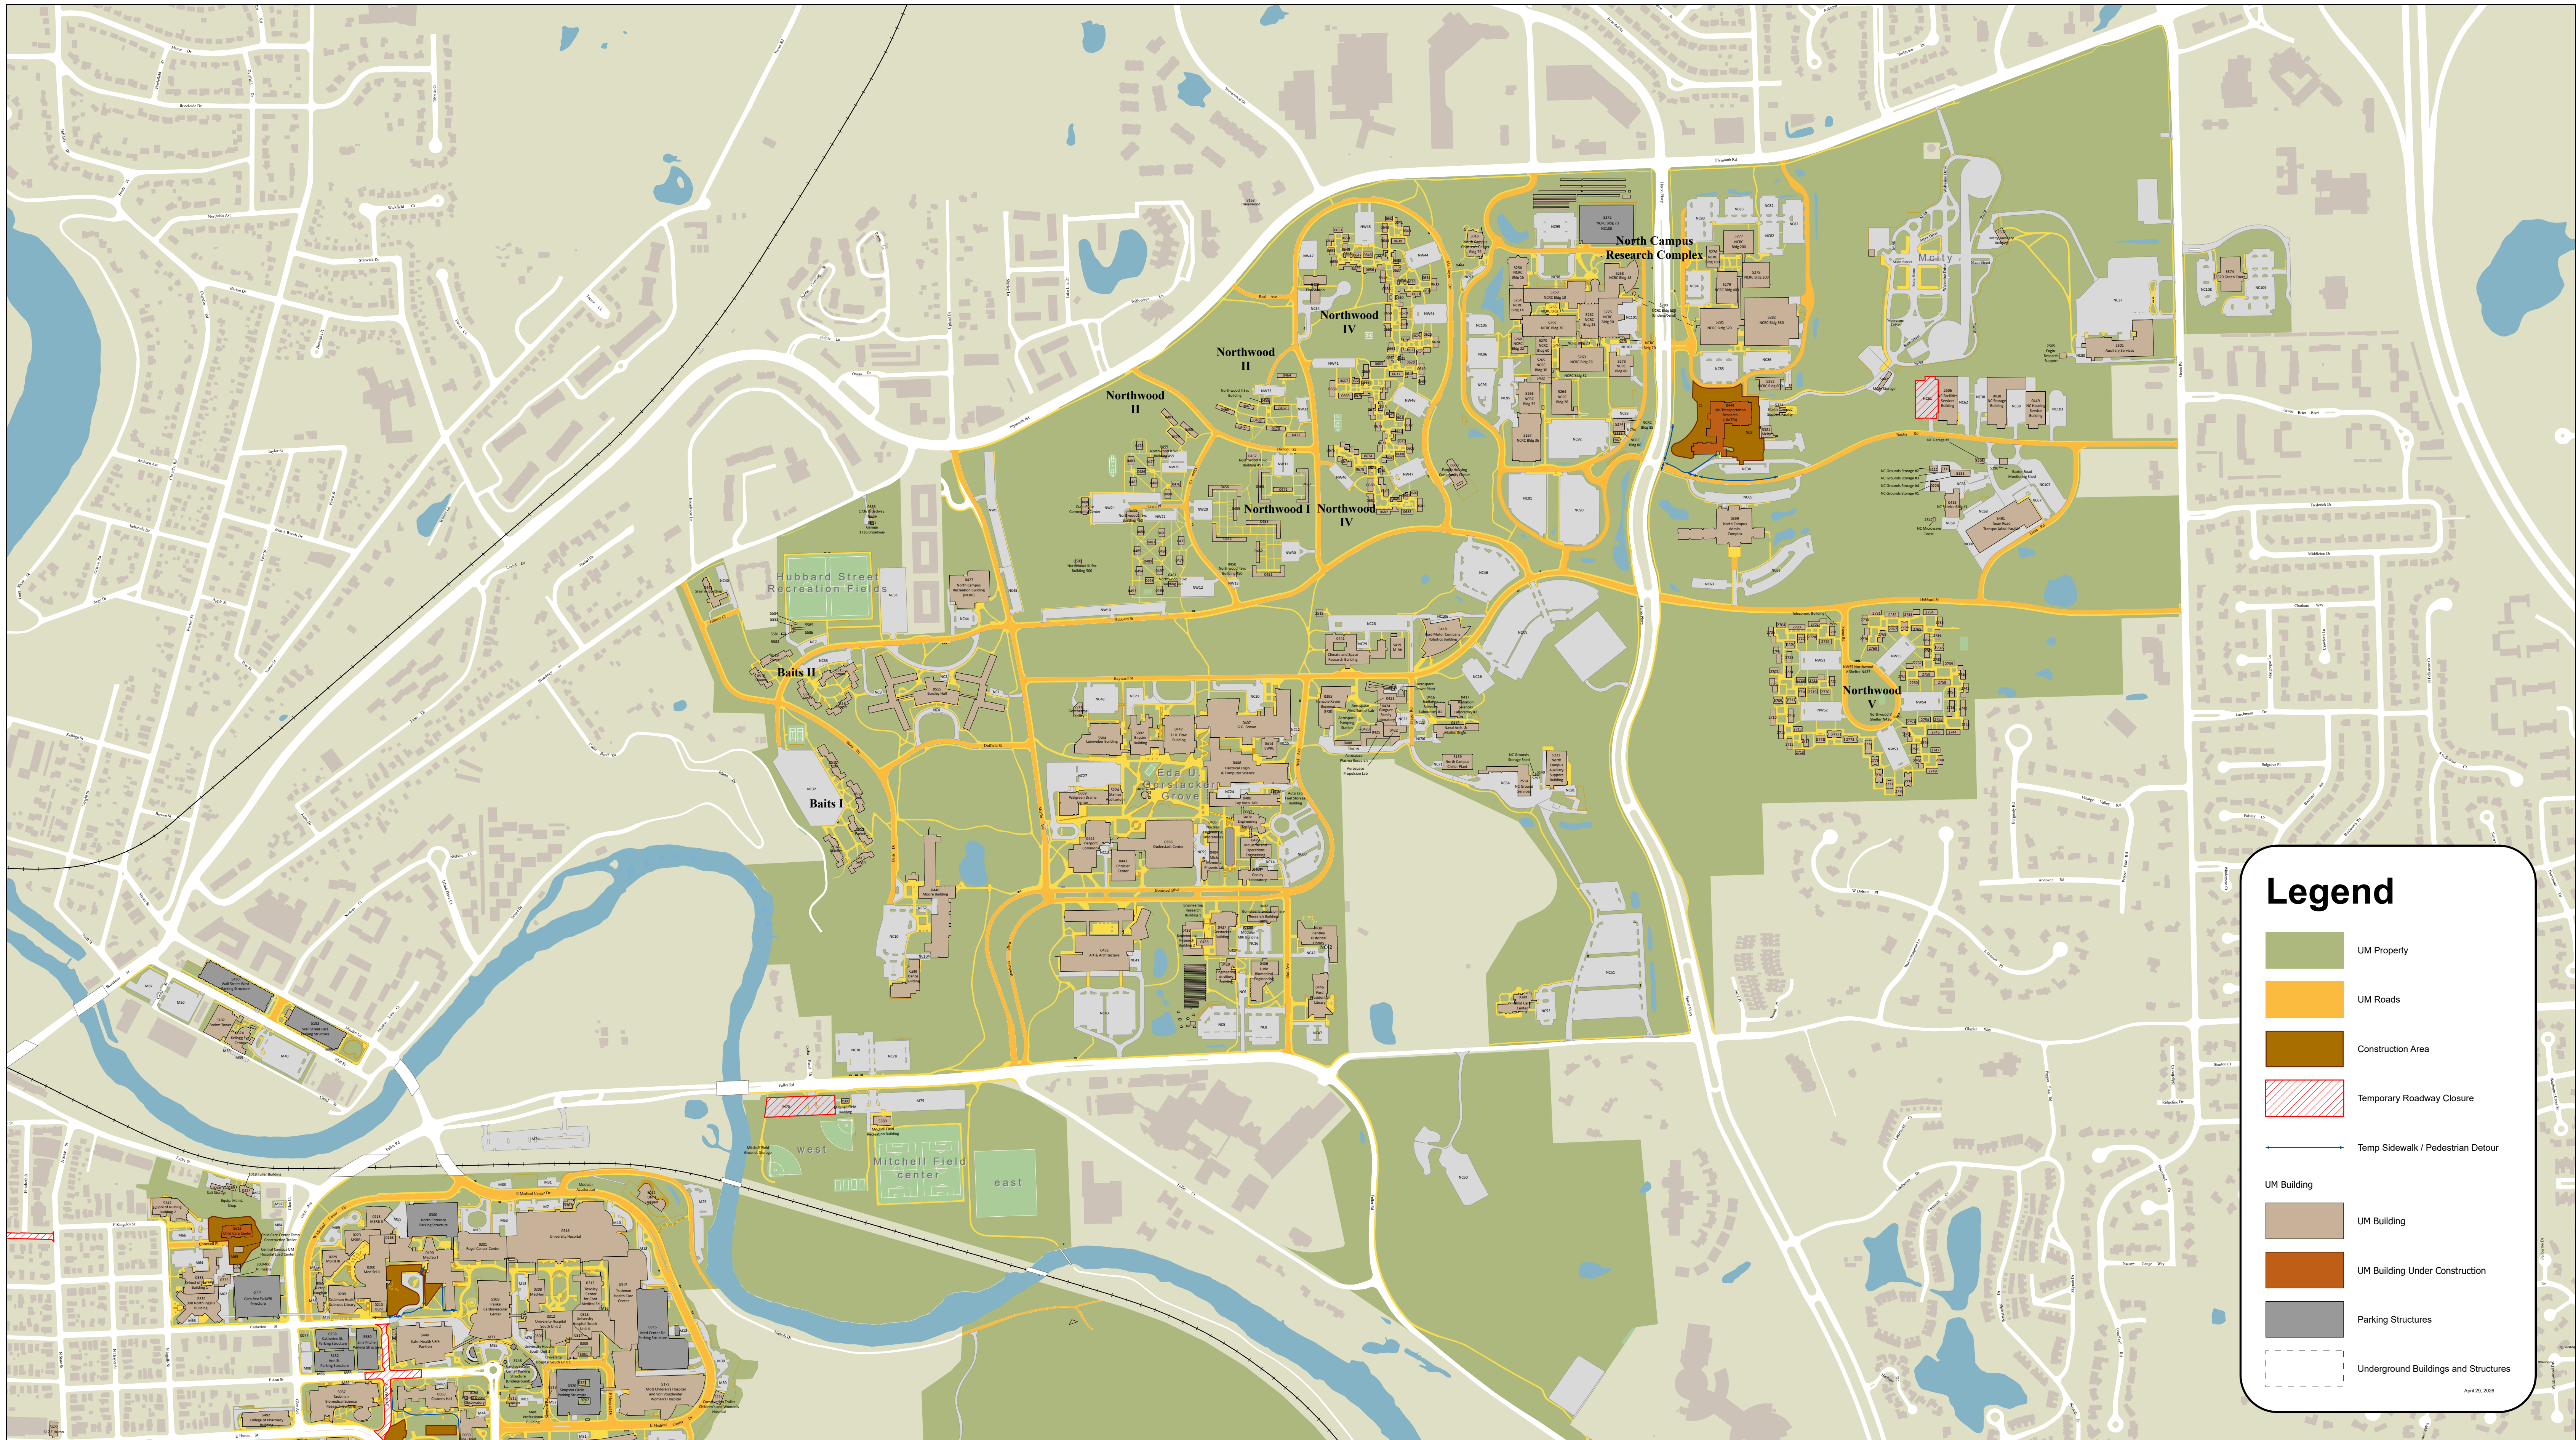

North Campus Anticipated Road Closures and Pedestrian Detours Monthly Map

University of Michigan, Ann Arbor
May 2026 (Issued April 29, 2026)

Legend

- UM Property
- UM Roads
- Construction Area
- Temporary Roadway Closure
- Temp Sidewalk / Pedestrian Detour
- UM Building**
- UM Building
- UM Building Under Construction
- Parking Structures
- Underground Buildings and Structures

April 28, 2026