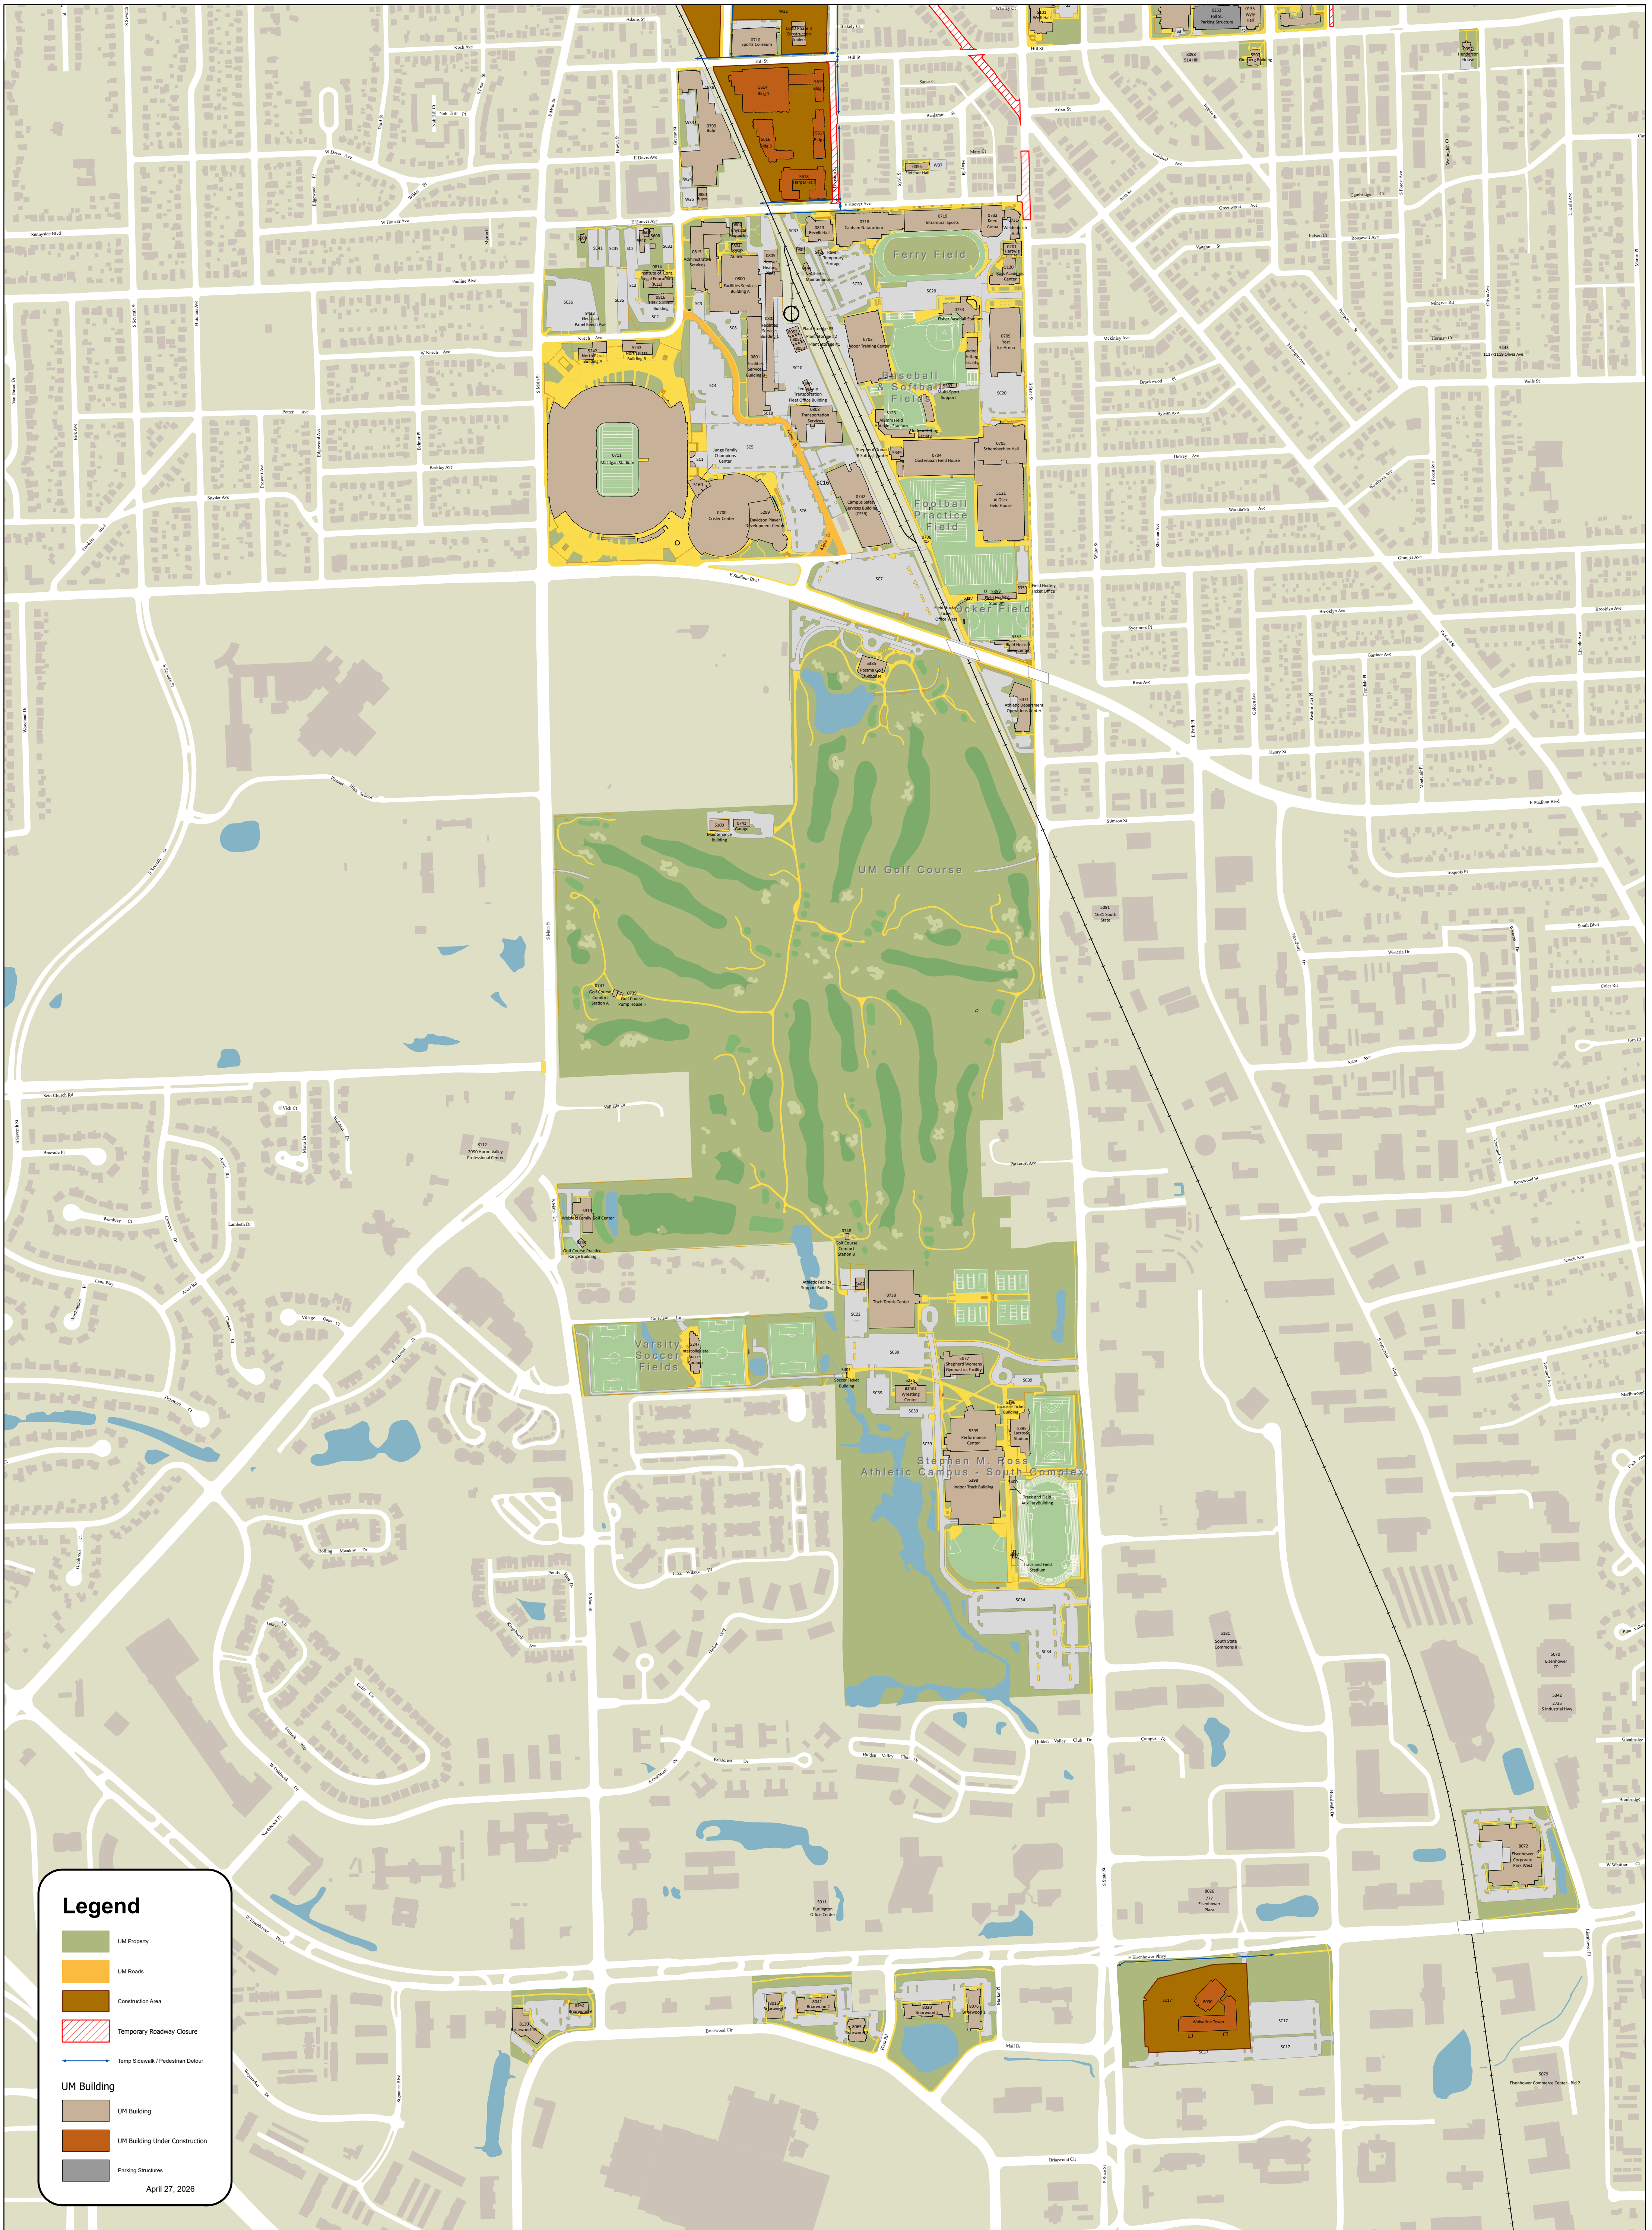

# Ross Athletic Campus Anticipated Road Closures and Pedestrian Detours Monthly Map

University of Michigan, Ann Arbor  
May 2026 (Issued April 27, 2026)

0 0.125 0.25 0.5 0.75 1 Miles  
May 2026

FACILITIES & OPERATIONS  
INFORMATION SERVICES  
UNIVERSITY OF MICHIGAN