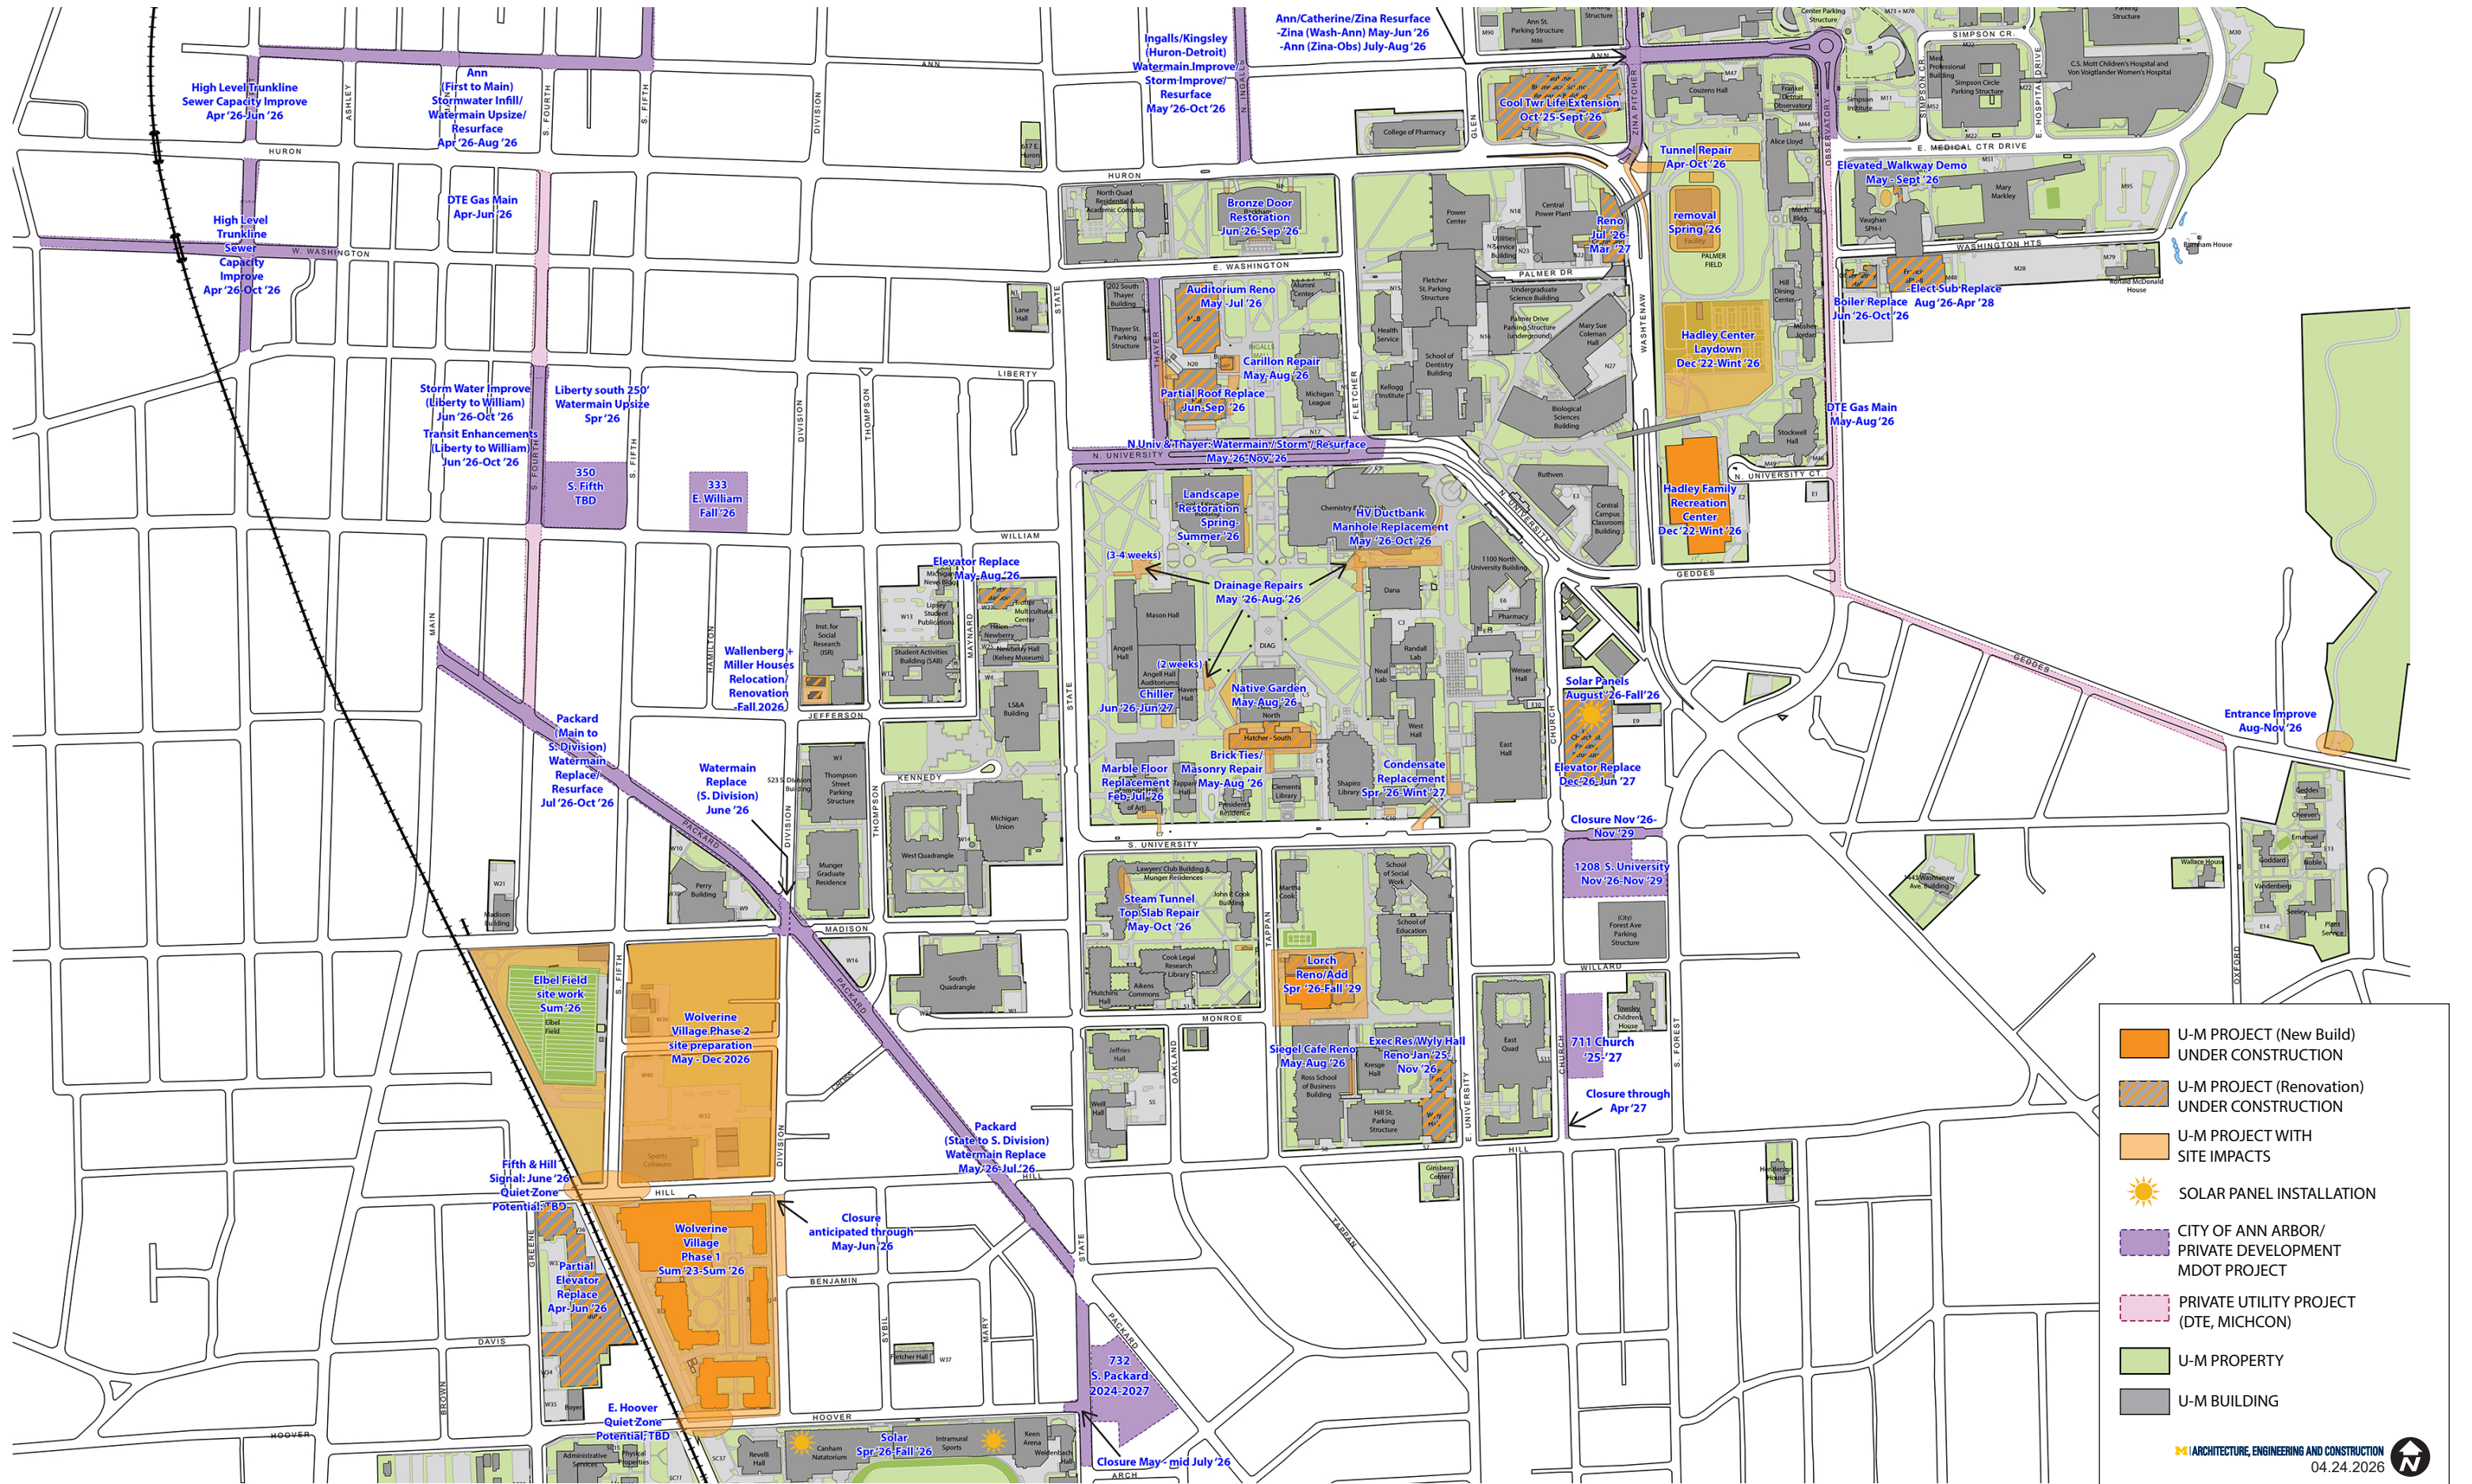

# Central Campus Anticipated Construction Activity\* 2026 | University of Michigan, Ann Arbor

## May 2026 (Issued April 24, 2026)

\*Project scopes and schedules, as shown, are subject to change